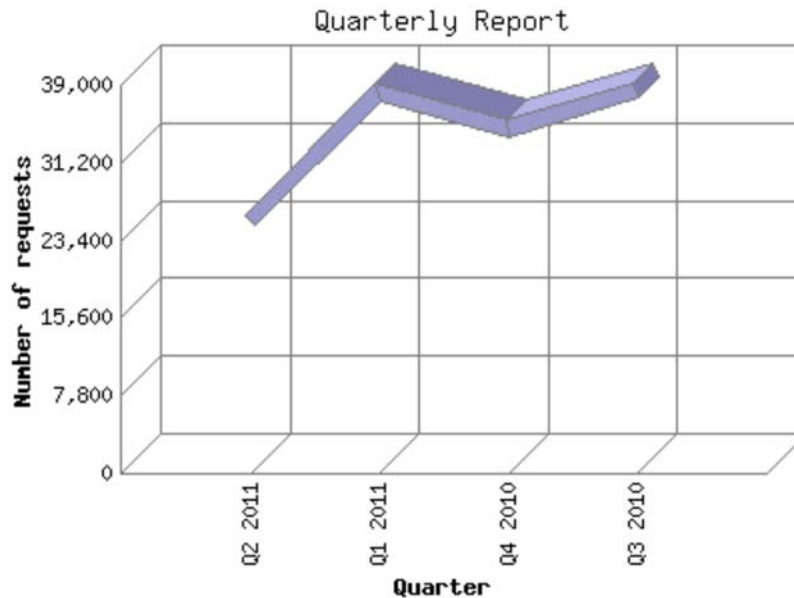

General Summary		
1.	Host name	usedturnstiles.com
2.	Host URL	http://www.usedturnstiles.com
3.	Program start time	May 28, 2011 14:51
4.	Time of first request	Jul 27, 2010 00:31
5.	Time of last request	May 27, 2011 23:55
6.	Time last 7 days lasts until	May 28, 2011 14:51
7.	Successful server requests	136,473 Requests
8.	Successful requests in last 7 days	3,712 Requests
9.	Successful requests for pages	16,180 Requests for pages
10.	Successful requests for pages in last 7 days	543 Requests for pages
11.	Failed requests	6,269 Requests
12.	Failed requests in last 7 days	231 Requests
13.	Distinct files requested	1,658 Files
14.	Distinct files requested in last 7 days	707 Files
15.	Distinct hosts served	4,852 Hosts
16.	Distinct hosts served in last 7 days	229 Hosts
17.	Total data transferred	5.188 GB
18.	Total data transferred in last 7 days	149.490 MB

This report was generated on May 28, 2011 14:51.
Report time frame July 27, 2010 00:31 to May 27, 2011 23:55.

Web statistics report produced by: [analog 6.0](#) / [Report Magic 2.21](#)

Web Site Report For usedturnstiles.com

Quarterly Report

The Quarterly Report shows total activity on your site for each quarter of a year. Remember that each page hit can result in several server requests as the images for each page are loaded.

Note: Most likely, the first and last quarters will not represent a complete quarter's worth of data, resulting in lower hits.

	Quarter	Number of requests	Number of page requests
1.	Q3 2010	38,392	3,130
2.	Q4 2010	34,571	4,752
3.	Q1 2011	38,184	4,887
4.	Q2 2011	25,326	3,411