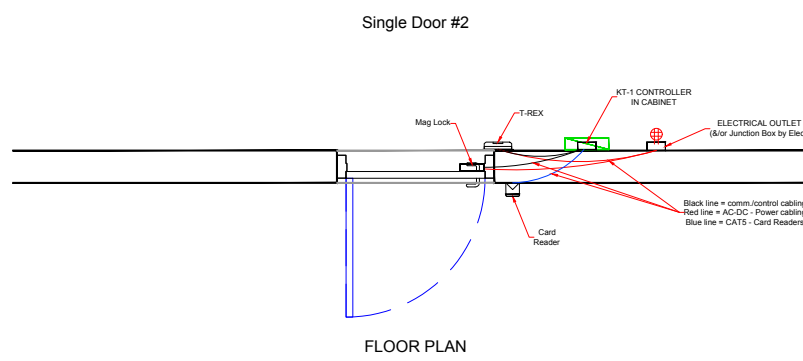

1

2

3

4

D

D

AUTHORIZED SIGNATURE:

DATE:

FIRST DRAWN	BY
07/28/17	CJC
REVISED	BY
08/21/17	CJC

www.TURNSTILES.us

8641 South Warhawk Rd. Conifer, CO 80433

Patrick McAllister Tel: 303-670-1099

Equipment Location Detail	
Peabody Energy Twentymile Mining LLC ENTRANCE DOORS	
DWG	082117 Peabody Energy Twentymile Mining LLC ELD REV-B
DATE	08 / 21 / 17
SCALE =	< >
SHEET - 3 OF 3	

C

C

B

B

A

A

1

2

3

4