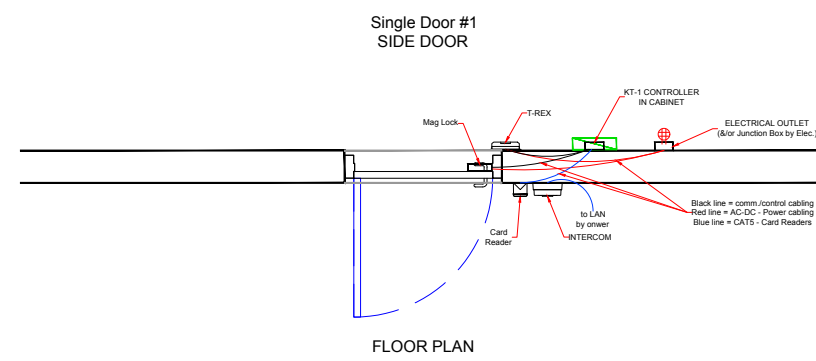

1

2

3

4

D

D

AUTHORIZED SIGNATURE:

DATE:

FIRST DRAWN	BY
07/28/17	CJC
REVISED	BY
08/21/17	CJC

www.TURNSTILES.us

8641 South Warhawk Rd. Conifer, CO 80433

Patrick McAllister Tel: 303-670-1099

Equipment Location Detail	
Peabody Energy Twentymile Mining LLC ENTRANCE DOORS	
DWG	082117 Peabody Energy Twentymile Mining LLC ELD REV-B
DATE	08 / 21 / 17
SCALE =	< >
SHEET - 3 OF 3	

C

C

B

B

A

A

1

2

3

4