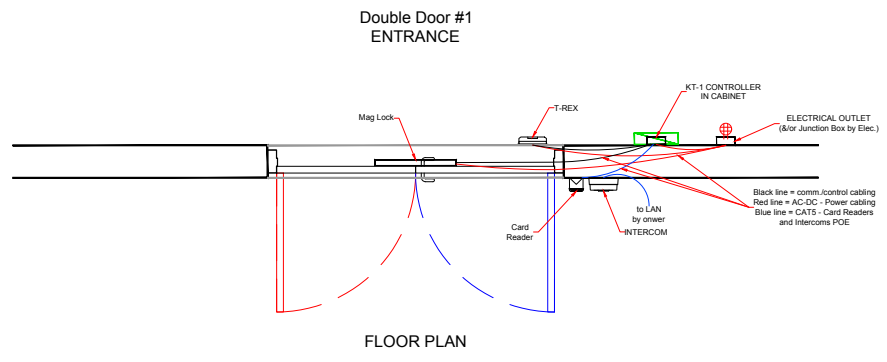

1

2

3

4

D

D

AUTHORIZED SIGNATURE:

DATE:

FIRST DRAWN	BY
07/28/17	CJC
REVISED	BY
08/21/17	CJC

www.TURNSTILES.us

8641 South Warhawk Rd. Conifer, CO 80433

Patrick McAllister Tel: 303-670-1099

Equipment Location Detail	
Peabody Energy Twentymile Mining LLC ENTRANCE DOORS	
DWG	082117 Peabody Energy Twentymile Mining LLC ELD REV-B
DATE	08 / 21 / 17
SCALE =	< >
SHEET - 3 OF 3	

C

C

B

B

A

A

1

2

3

4