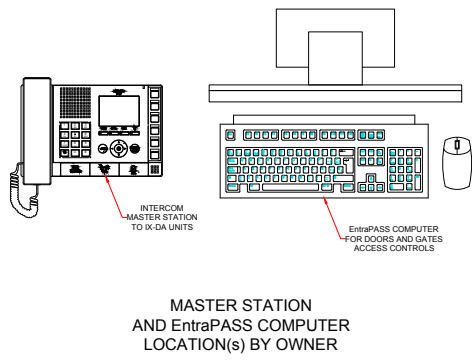

1

2

3

4

D

D

AUTHORIZED SIGNATURE:

DATE:

FIRST DRAWN	BY
07/28/17	CJC
REVISED	BY
08/21/17	CJC

www.TURNSTILES.us

8641 South Warhawk Rd. Conifer, CO 80433

Patrick McAllister Tel: 303-670-1099

Equipment Location Detail	
Peabody Energy Twentymile Mining LLC ENTRANCE DOORS	
DWG	082117 Peabody Energy Twentymile Mining LLC ELD REV-B
DATE	08 / 21 / 17
SCALE =	< >
SHEET - 3 OF 3	

C

C

B

B

A

A

1

2

3

4