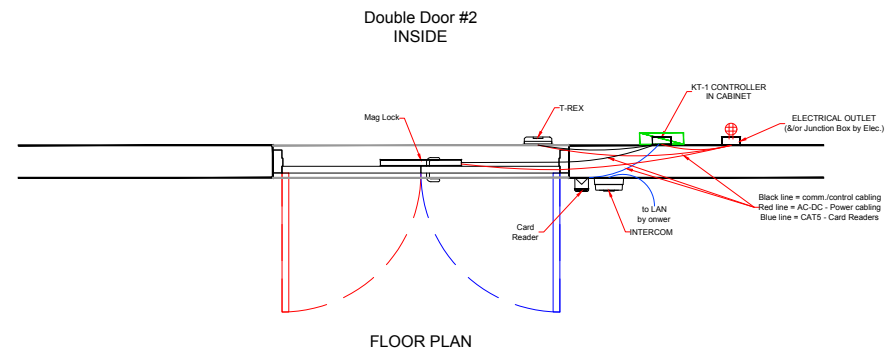

1

2

3

4

D

D

AUTHORIZED SIGNATURE:

DATE:

FIRST DRAWN	BY
07/28/17	CJC
REVISED	BY
08/21/17	CJC

www.TURNSTILES.us

8641 South Warhawk Rd. Conifer, CO 80433

Patrick McAllister Tel: 303-670-1099

Equipment Location Detail	
Peabody Energy Twentymile Mining LLC ENTRANCE DOORS	
DWG	082117 Peabody Energy Twentymile Mining LLC ELD REV-B
DATE	08 / 21 / 17
SCALE =	< >
SHEET - 3 OF 3	

C

C

B

B

A

A

1

2

3

4