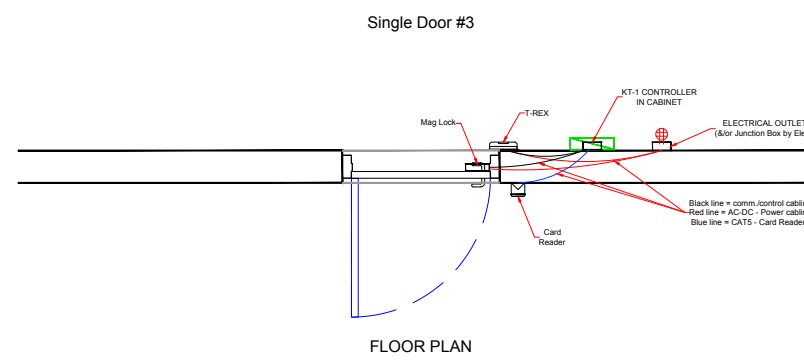

1

2

3

4

D

D

AUTHORIZED SIGNATURE:

DATE:

FIRST DRAWN	BY
07/28/17	CJC
REVISED	BY
08/21/17	CJC

www.TURNSTILES.us

8641 South Warhawk Rd. Conifer, CO 80433

Patrick McAllister Tel: 303-670-1099

Equipment Location Detail	
Peabody Energy Twentymile Mining LLC ENTRANCE DOORS	
DWG	082117 Peabody Energy Twentymile Mining LLC ELD REV-B
DATE	08 / 21 / 17
SCALE =	< >
SHEET - 3 OF 3	

C

C

B

B

A

A

1

2

3

4