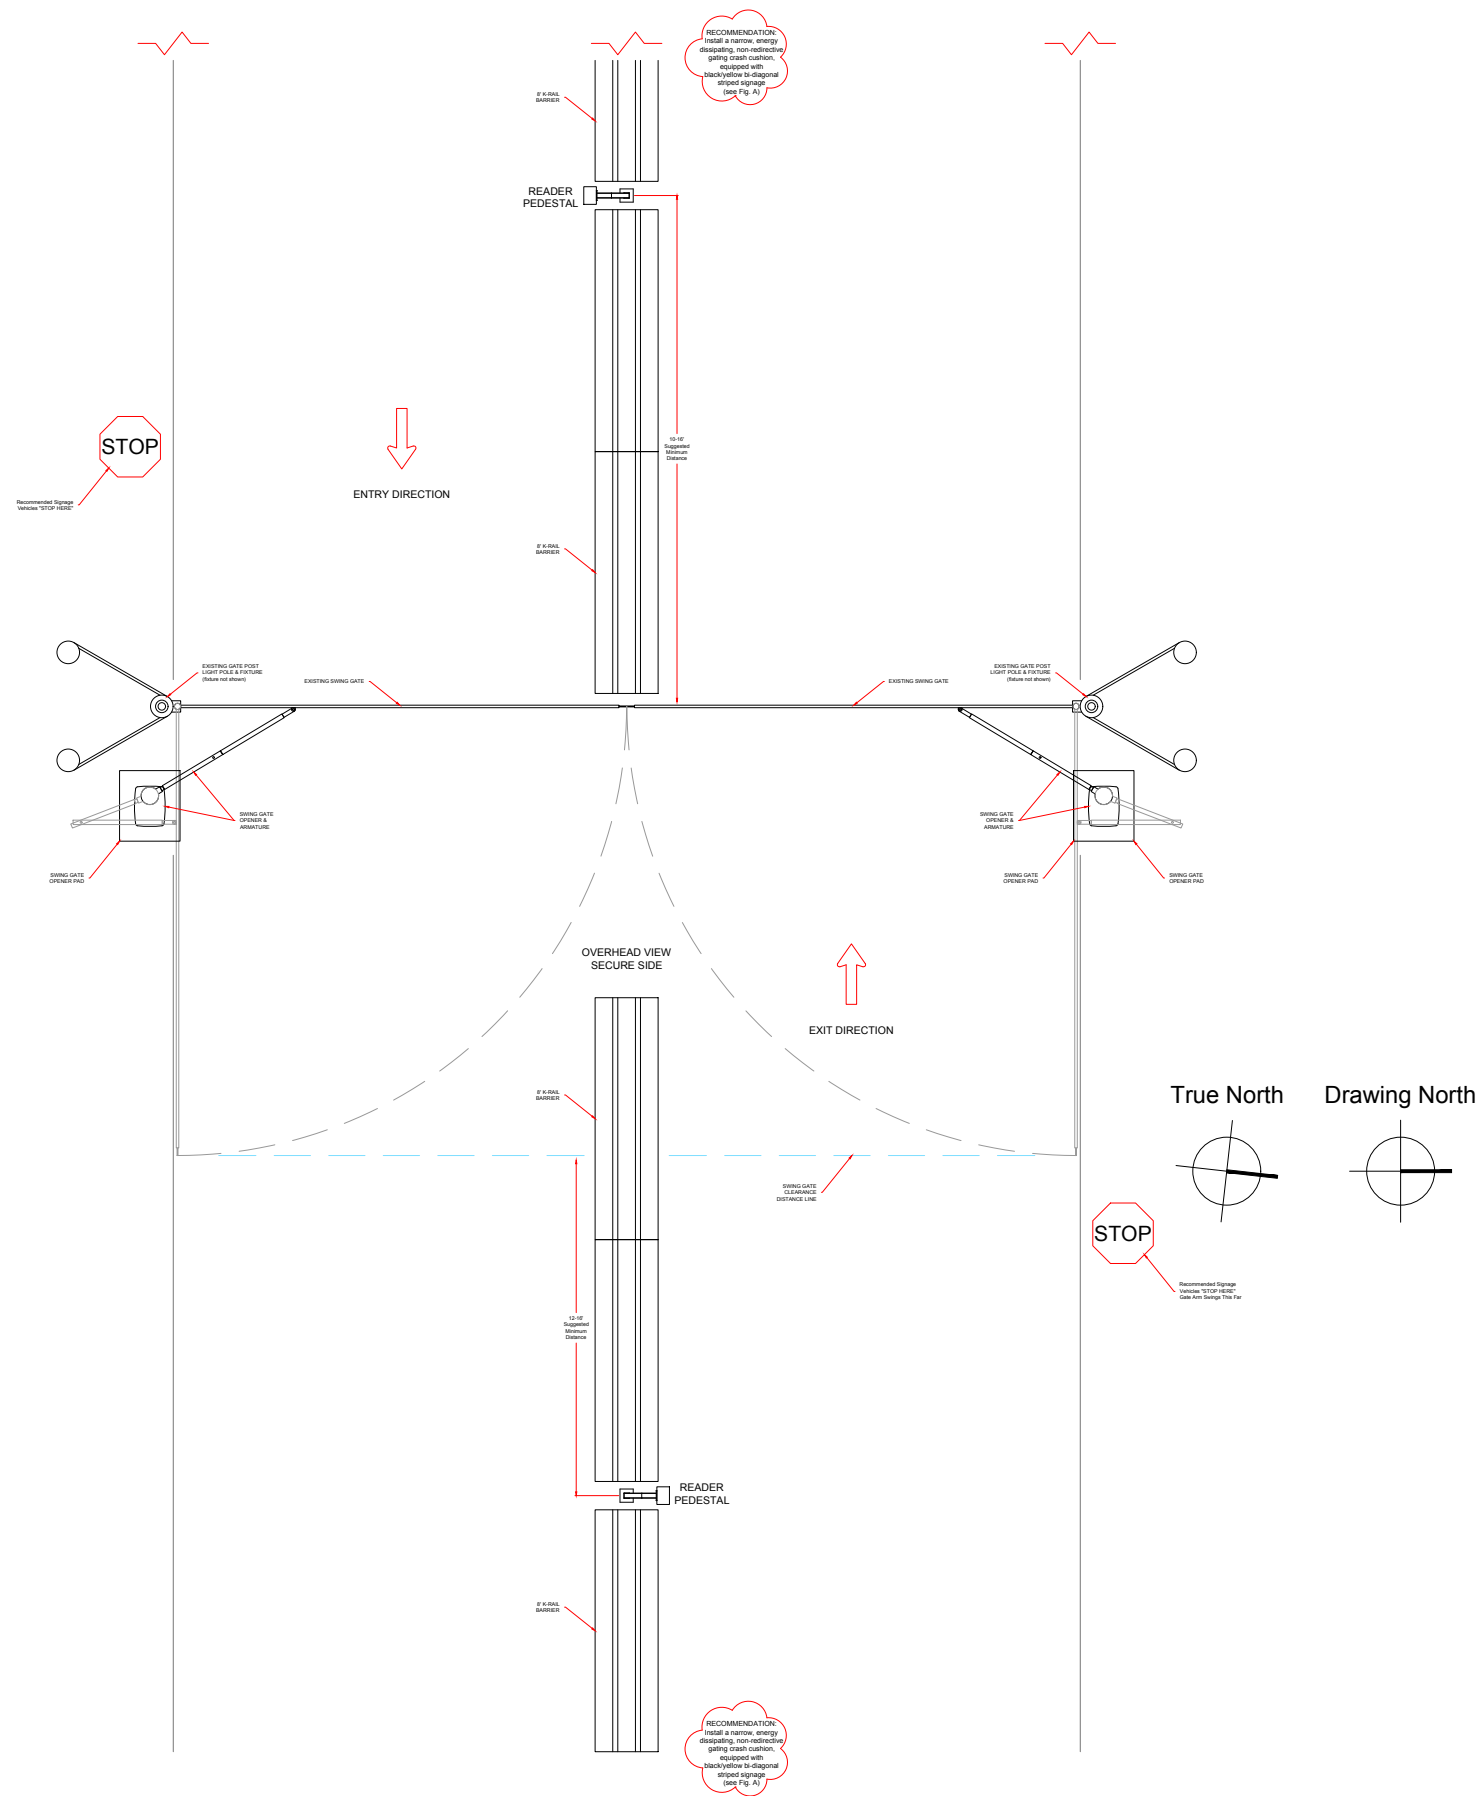

1

2

3

4

D

D

C

C

B

B

A

A

FIRST DRAWN	BY
03/07/17	CJC
REVISED	BY
08/21/17	CJC

www.TURNSTILES.us

8641 South Warhawk Rd. Conifer, CO 80433

Patrick McAllister Tel: 303-670-1099

Equipment Location Detail	
Peabody Energy Twentymile Mining LLC AUTOMOBILE SWING GATES	
DWG	082117 Peabody Energy Twentymile Mining LLC ELD REV B
DATE	08 / 21 / 17
SCALE =	< >
SHEET - 2 OF 3	

AUTHORIZED SIGNATURE:

DATE: