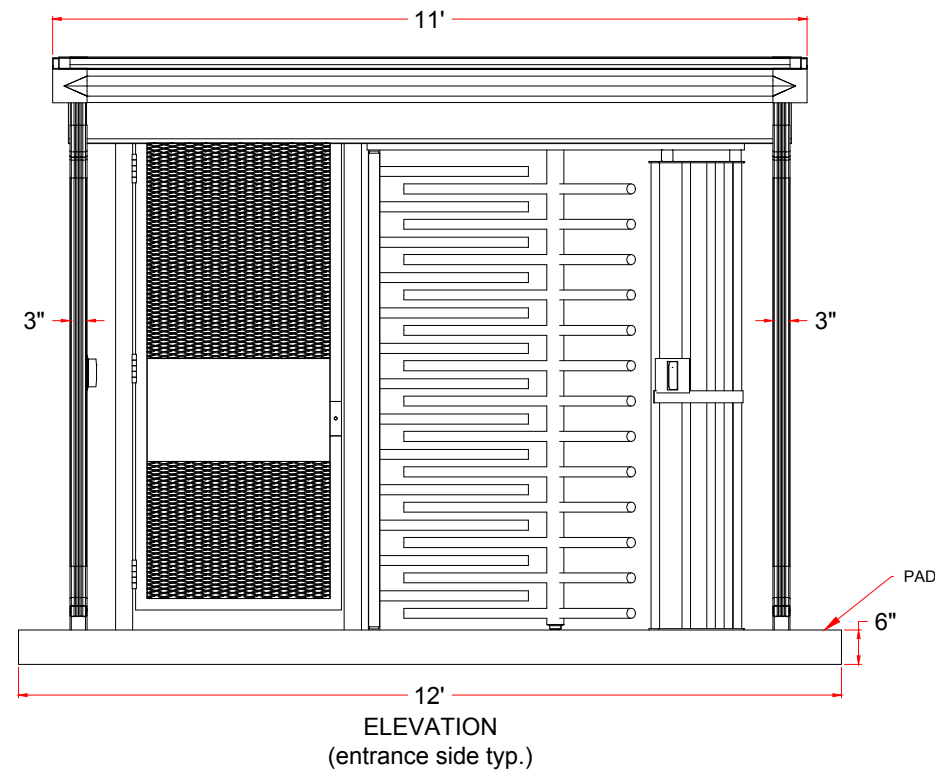

1

2

3

4

D

D

C

C

B

B

A

A

FIRST DRAWN	BY
12/24/16	CJC
REVISED	BY

www.TURNSTILES.us
8641 South Warhawk Rd. Conifer, CO 80433
Patrick McAllister Tel: 303-670-1099

Equipment Location Detail	
STAND ALONE CANOPY WITH HS430 TURNSTILE & HS336-ADA SWING GATE	
DWG	122416
8'x11' CANOPY - HS Series ELD	
DATE	12 / 24 / 16
SCALE =	< >
SHEET - 1 OF 1