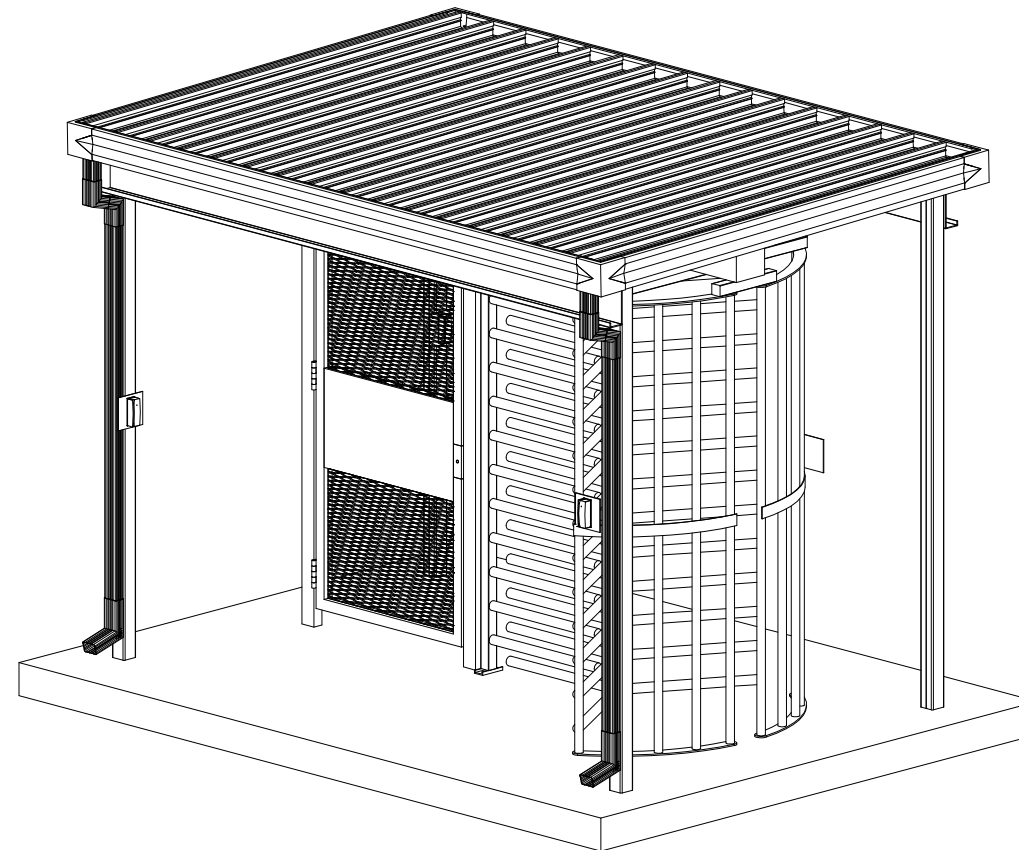

1

2

3

4

D

D

C

C

B

B

A

A

FIRST DRAWN	BY
12/24/16	CJC
REVISED	BY

www.TURNSTILES.us
8641 South Warhawk Rd. Conifer, CO 80433
Patrick McAllister Tel: 303-670-1099

Equipment Location Detail	
STAND ALONE CANOPY WITH HS430 TURNSTILE & HS336-ADA SWING GATE	
DWG	122416
8'x11' CANOPY - HS Series ELD	
DATE	12 / 24 / 16
SCALE =	< >
SHEET - 1 OF 1	