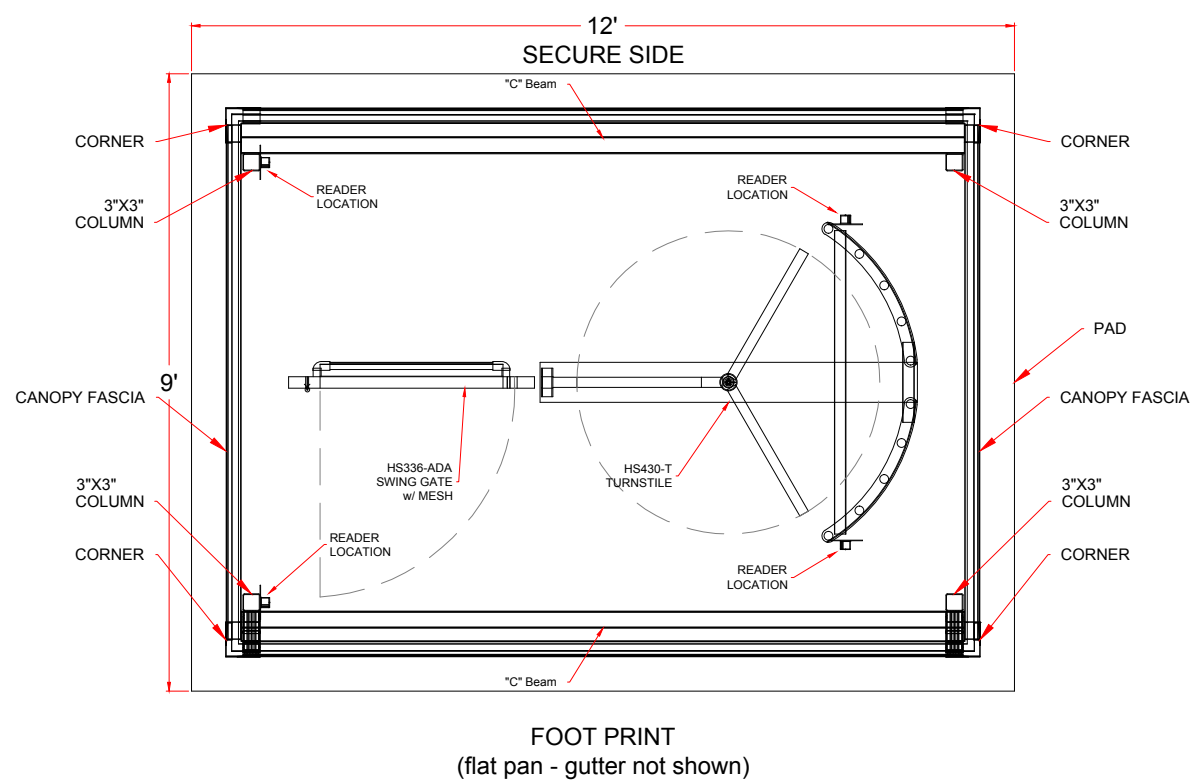

B

B

A

A

FIRST DRAWN	BY
12/24/16	CJC
REVISED	BY

www.TURNSTILES.us
8641 South Warhawk Rd. Conifer, CO 80433
Patrick McAllister Tel: 303-670-1099

Equipment Location Detail	
STAND ALONE CANOPY WITH HS430 TURNSTILE & HS336-ADA SWING GATE	
DWG	122416
8'x11' CANOPY - HS Series ELD	
DATE	12 / 24 / 16
SCALE =	< >
SHEET - 1 OF 1	