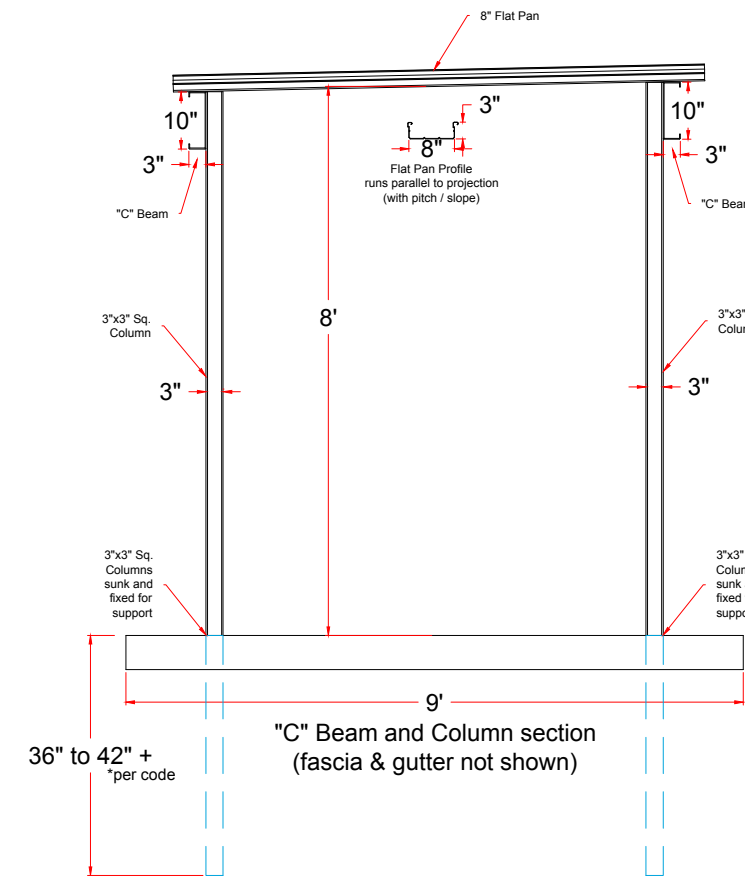

1

2

3

4

D

D

C

C

B

B

A

A

FIRST DRAWN	BY
12/24/16	CJC
REVISED	BY

www.TURNSTILES.us
8641 South Warhawk Rd. Conifer, CO 80433
Patrick McAllister Tel: 303-670-1099

Equipment Location Detail	
STAND ALONE CANOPY WITH HS430 TURNSTILE & HS336-ADA SWING GATE	
DWG	122416
8'x11' CANOPY - HS Series ELD	
DATE	12 / 24 / 16
SCALE =	< >
SHEET - 1 OF 1	