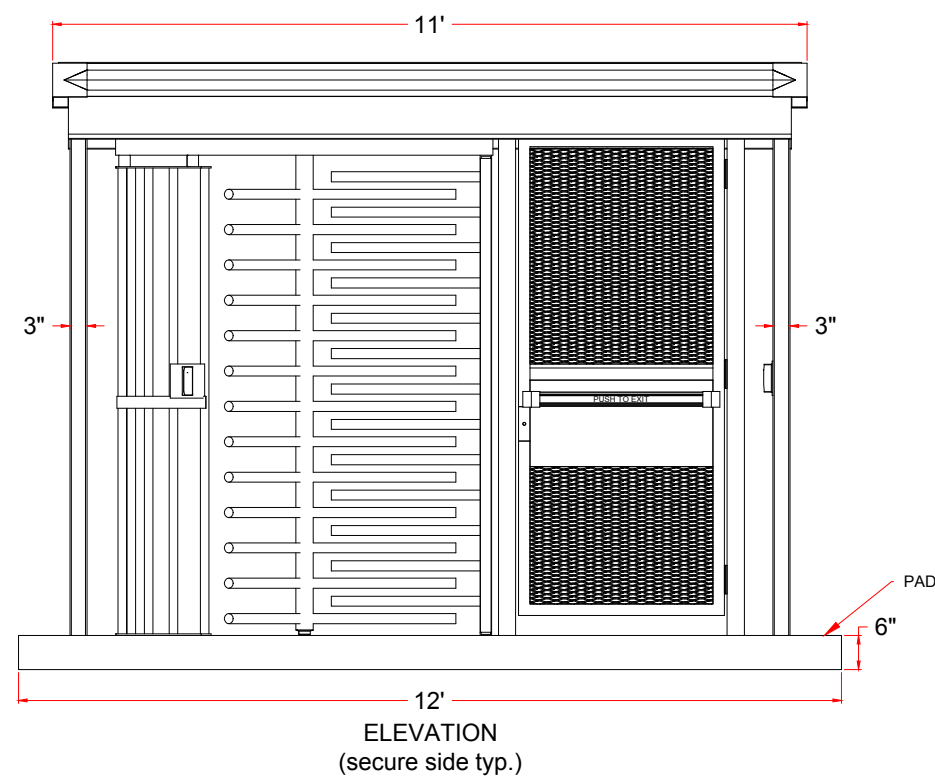

1

2

3

4

D

D

C

C

B

B

A

A

FIRST DRAWN	BY
12/24/16	CJC
REVISED	BY

www.TURNSTILES.us
8641 South Warhawk Rd. Conifer, CO 80433
Patrick McAllister Tel: 303-670-1099

Equipment Location Detail	
STAND ALONE CANOPY WITH HS430 TURNSTILE & HS336-ADA SWING GATE	
DWG	122416
8'x11' CANOPY - HS Series ELD	
DATE	12 / 24 / 16
SCALE =	< >
SHEET - 1 OF 1	