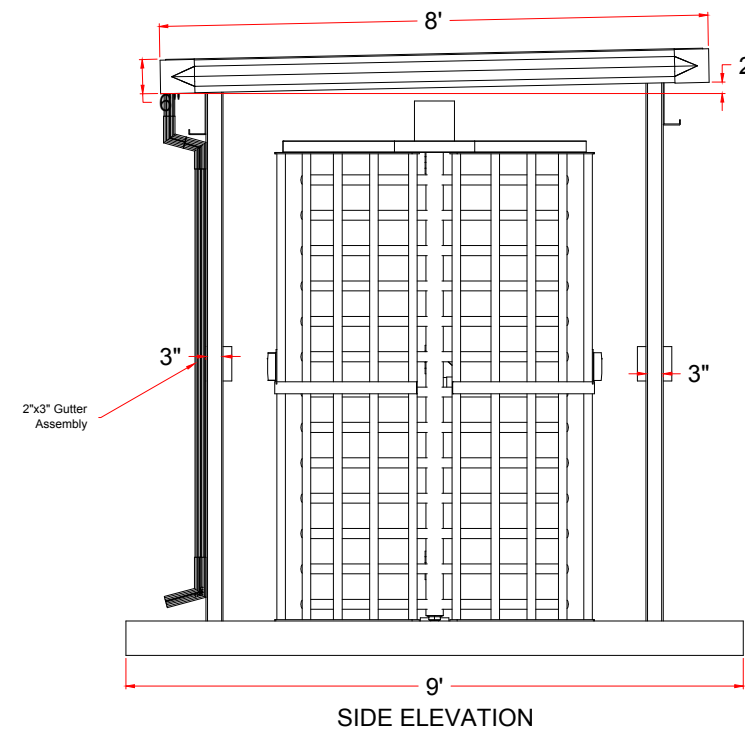

1

2

3

4

D

D

C

C

B

B

A

A

FIRST DRAWN	BY
12/24/16	CJC
REVISED	BY

www.TURNSTILES.us
8641 South Warhawk Rd. Conifer, CO 80433
Patrick McAllister Tel: 303-670-1099

Equipment Location Detail	
STAND ALONE CANOPY WITH HS430 TURNSTILE & HS336-ADA SWING GATE	
DWG	122416
8'x11' CANOPY - HS Series ELD	
DATE	12 / 24 / 16
SCALE =	< >
SHEET - 1 OF 1