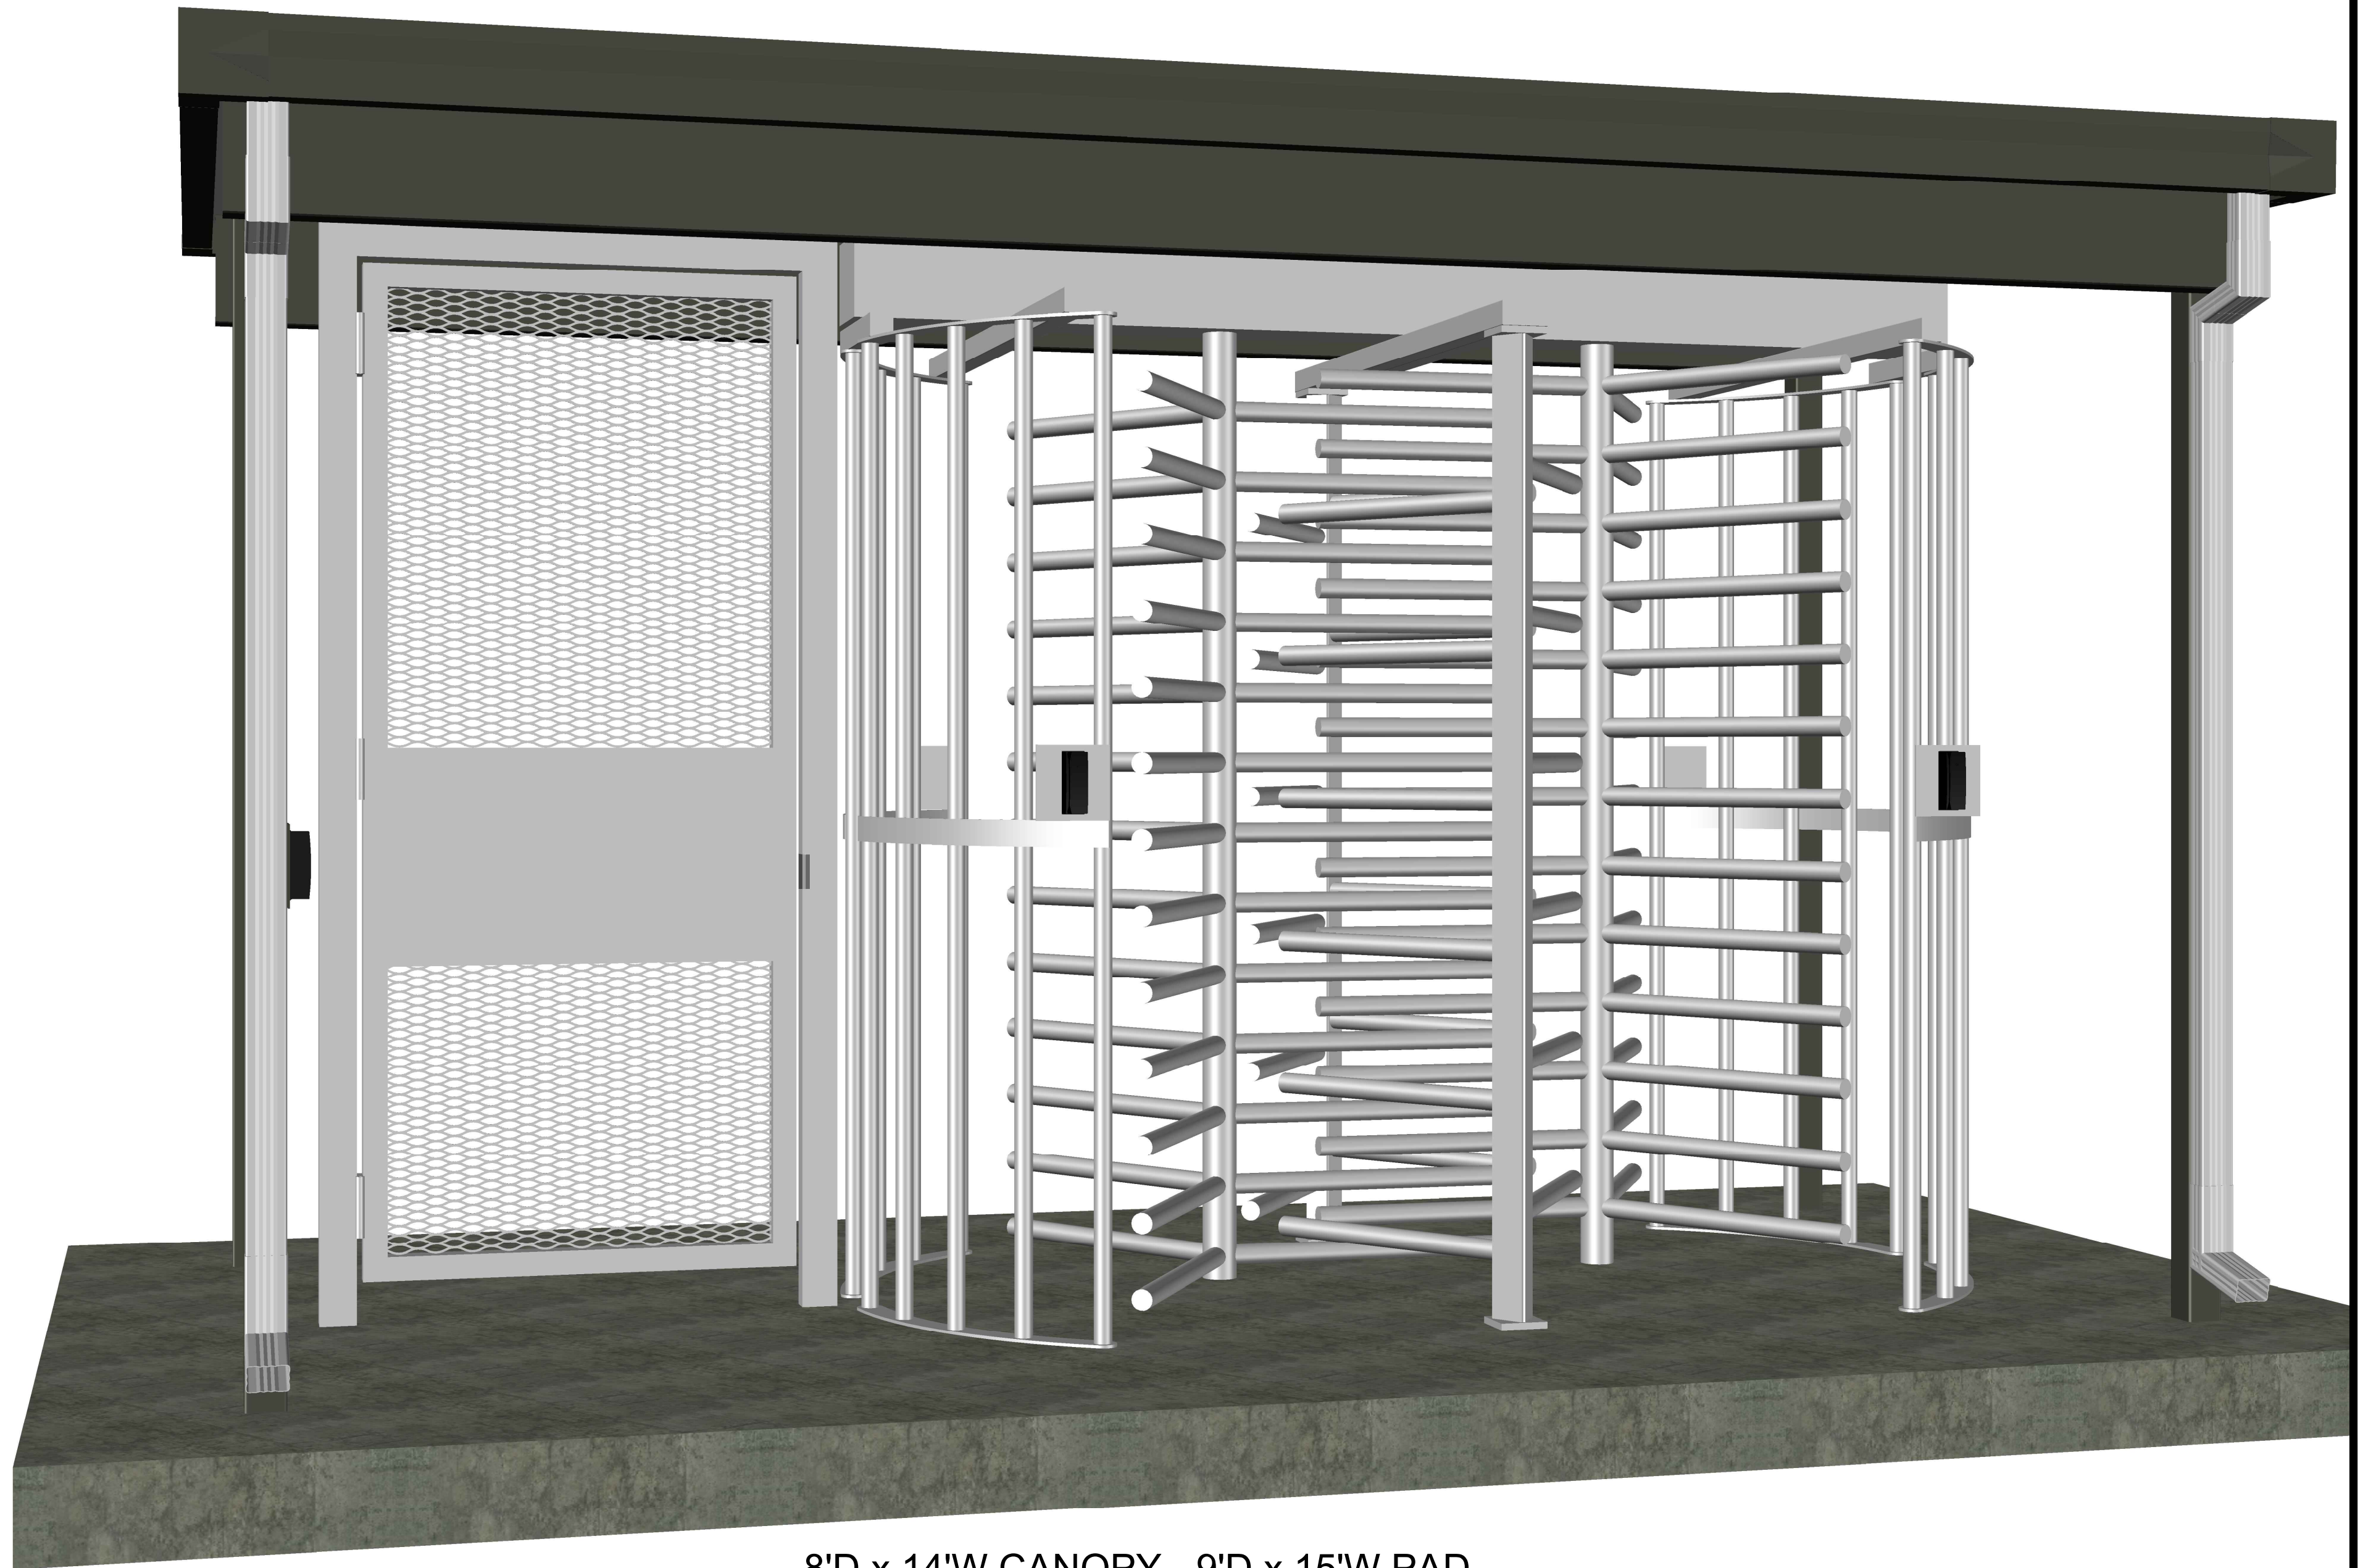

3D MODEL

8'D x 14'W CANOPY - 9'D x 15'W PAD

**HS SERIES FULL HEIGHT
TANDEM TURNSTILE &
ADA SWING GATE w/CANOPY**

www.TURNSTILES.us

**8641 South Warhawk Rd.
Conifer, CO 80433
Patrick McAllister Tel:303-670-1099**