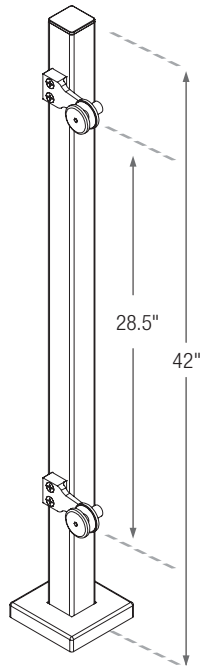

42" Floor-mount