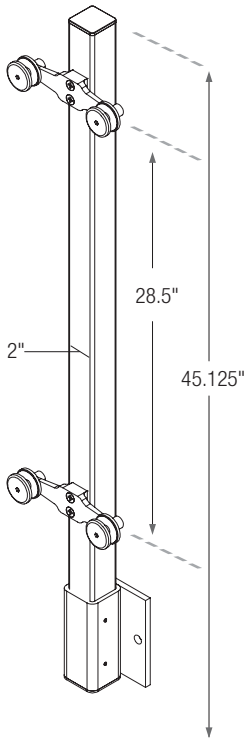

316 Stainless Steel Prefabricated Square Posts with Glass Clips for Glass Railing

The look of custom, the ease of Prefab.

The pure beauty of Lavi 316 stainless steel prefabricated railing posts is matched only by the effortless installation. You'll appreciate the attention to detail that makes every part fit together perfectly. Our prefabricated Square Railing Posts with Glass Clips offer a modern aesthetic, and are attractive, low maintenance, and allow for quick and easy installation saving you time and money. Available in 1.5" or 2" square, floor-mounted posts for glass infill that is 3/8" to 1/2" thick.

42" Fascia-mount

42" Floor-mount

*Floor-mounted
left-end post
shown.*

*Fascia-mounted
center post
shown.*

MOUNTING CONDITION	POST DIAMETER	POST HEIGHT	WALL THICKNESS	POSITION/ CONNECTION	GLASS THICKNESS	FINISH	ITEM #
 Floor	2"	42"	.120"	Right End	1/2"–3/4"	Satin	49-G164/42/F/SP/ER
	2"	42"	.120"	Left End	1/2"–3/4"	Satin	49-G164/42/F/SP/EL
	2"	42"	.120"	Center	1/2"–3/4"	Satin	49-G164/42/F/SP/C
 Fascia	2"	42"	.120"	Right End	1/2"–3/4"	Satin	49-G164/42/W/SP/ER
	2"	42"	.120"	Left End	1/2"–3/4"	Satin	49-G164/42/W/SP/EL
	2"	42"	.120"	Center	1/2"–3/4"	Satin	49-G164/42/W/SP/C