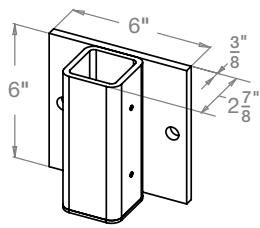

42" Fascia-mount

42" Floor-mount

*Floor-mounted
left-end post
shown.*

*Fascia-mounted
center post
shown.*

MOUNTING CONDITION	POST DIAMETER	POST HEIGHT	WALL THICKNESS	POSITION/ CONNECTION	GLASS THICKNESS	FINISH	ITEM #
 Floor	2"	42"	.120"	Right End	1/2"–3/4"	Satin	49-G164/42/F/SP/ER
	2"	42"	.120"	Left End	1/2"–3/4"	Satin	49-G164/42/F/SP/EL
	2"	42"	.120"	Center	1/2"–3/4"	Satin	49-G164/42/F/SP/C
 Fascia	2"	42"	.120"	Right End	1/2"–3/4"	Satin	49-G164/42/W/SP/ER
	2"	42"	.120"	Left End	1/2"–3/4"	Satin	49-G164/42/W/SP/EL
	2"	42"	.120"	Center	1/2"–3/4"	Satin	49-G164/42/W/SP/C