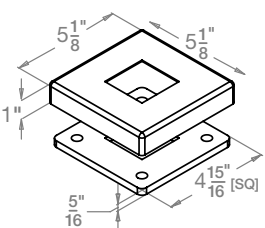

316 Stainless Steel Prefabricated Square Posts with Glass Spiders for Glass Railing

A custom look that installs in minutes.

The modern look of 316 stainless steel glass-spider railing is now even easier to achieve with our Prefabricated Square Railing Posts with Glass Spiders. No welding needed – simply mount the posts and attach the glass. It's literally that simple! Our prefabricated glass-spider posts are an attractive, low maintenance, and easy-to-install railing option for residential or commercial applications. They are extremely durable and allow for beautiful, unimpaired views. Available in 2" square, floor- or fascia-mounted posts for glass infill that is 1/2" to 3/4" thick.

42" Fascia-mount

42" Floor-mount

*Floor-mounted
left-end post
shown.*

*Fascia-mounted
center post
shown.*

MOUNTING CONDITION	POST DIAMETER	POST HEIGHT	WALL THICKNESS	POSITION/ CONNECTION	GLASS THICKNESS	FINISH	ITEM #
 Floor	2"	42"	.120"	Right End	1/2"–3/4"	Satin	49-G164/42/F/SP/ER
	2"	42"	.120"	Left End	1/2"–3/4"	Satin	49-G164/42/F/SP/EL
	2"	42"	.120"	Center	1/2"–3/4"	Satin	49-G164/42/F/SP/C
 Fascia	2"	42"	.120"	Right End	1/2"–3/4"	Satin	49-G164/42/W/SP/ER
	2"	42"	.120"	Left End	1/2"–3/4"	Satin	49-G164/42/W/SP/EL
	2"	42"	.120"	Center	1/2"–3/4"	Satin	49-G164/42/W/SP/C