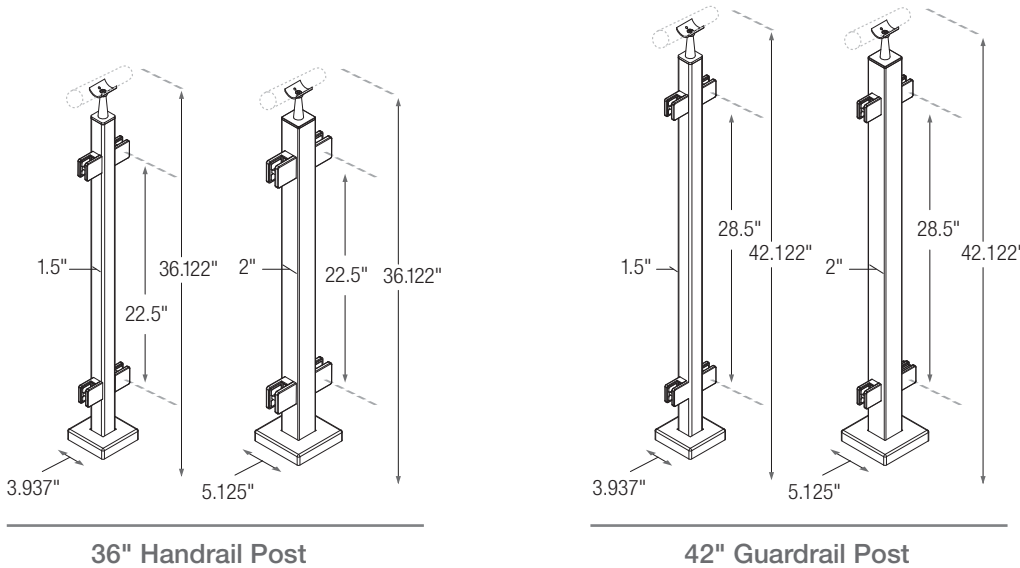

316 Stainless Steel Prefabricated Square Posts with Glass Clips for Glass Railing

The look of custom, the ease of Prefab.

The pure beauty of Lavi 316 stainless steel prefabricated railing posts is matched only by the effortless installation. You'll appreciate the attention to detail that makes every part fit together perfectly. Our prefabricated Square Railing Posts with Glass Clips offer a modern aesthetic, and are attractive, low maintenance, and allow for quick and easy installation saving you time and money. Available in 1.5" or 2" square, floor-mounted posts for glass infill that is 3/8" to 1/2" thick.

316 Stainless Steel Prefabricated Square Posts with Glass Spiders for Glass Railing

A custom look that installs in minutes.

The modern look of 316 stainless steel glass-spider railing is now even easier to achieve with our Prefabricated Square Railing Posts with Glass Spiders. No welding needed – simply mount the posts and attach the glass. It's literally that simple! Our prefabricated glass-spider posts are an attractive, low maintenance, and easy-to-install railing option for residential or commercial applications. They are extremely durable and allow for beautiful, unimpaired views. Available in 2" square, floor- or fascia-mounted posts for glass infill that is 1/2" to 3/4" thick.