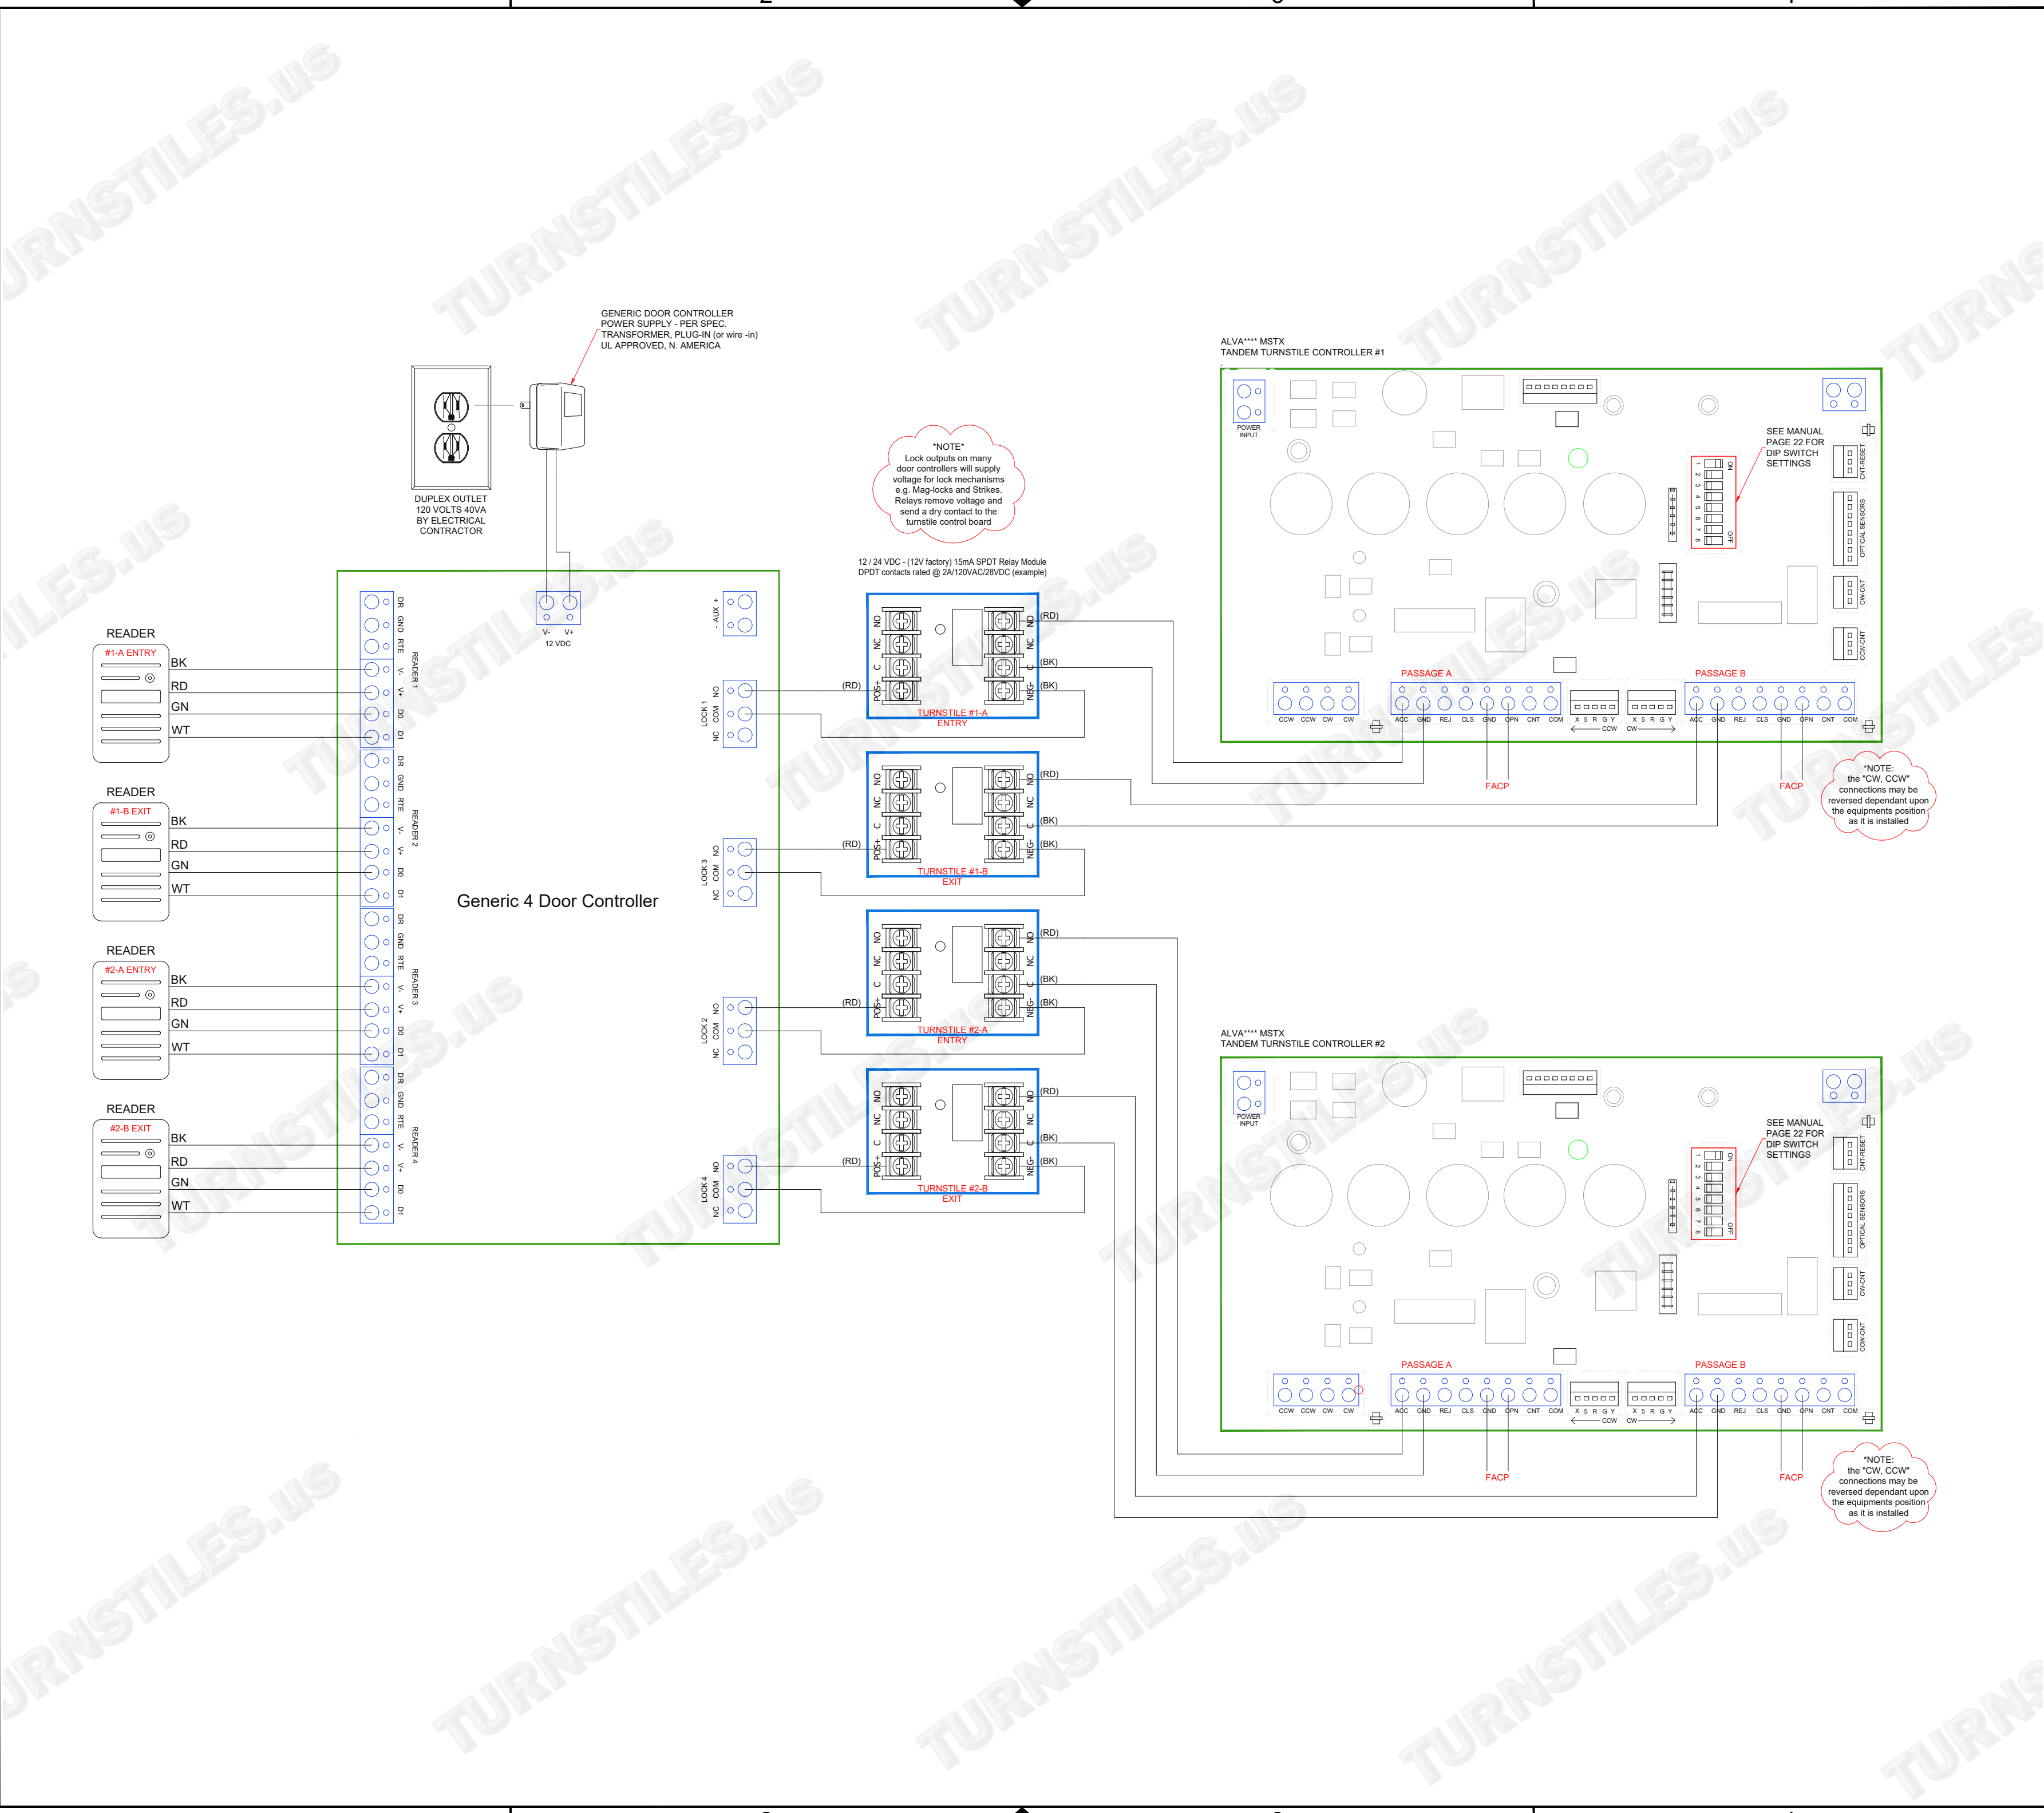

FIRST DRAWN	BY
04-02-26	CJC
REVISED	BY

TURNSTILES.US
SECURING THE USA and the GLOBE since 1989
www.TURNSTILES.us
Call: 303-670-1099 | Text: 303-918-9787
patrick.mcallister@turnstiles.us

SCHEMATIC	
PAR PACIFIC KAPOLEI, HI TURNSTILE CONTAINER WIRING DIAGRAM FOR MSTX BOARD 50-10-7821, MOCK CARD READERS, AND DOOR CONTROLLER	
DRAWING:	
PAR PACIFIC KAPOLEI, HI TURNSTILE CONTAINER SCH	
DATE:	04-02-26
PAGE:	1 OF 1

A B C D

A B C D

1

2

3

4

1

2

3

4