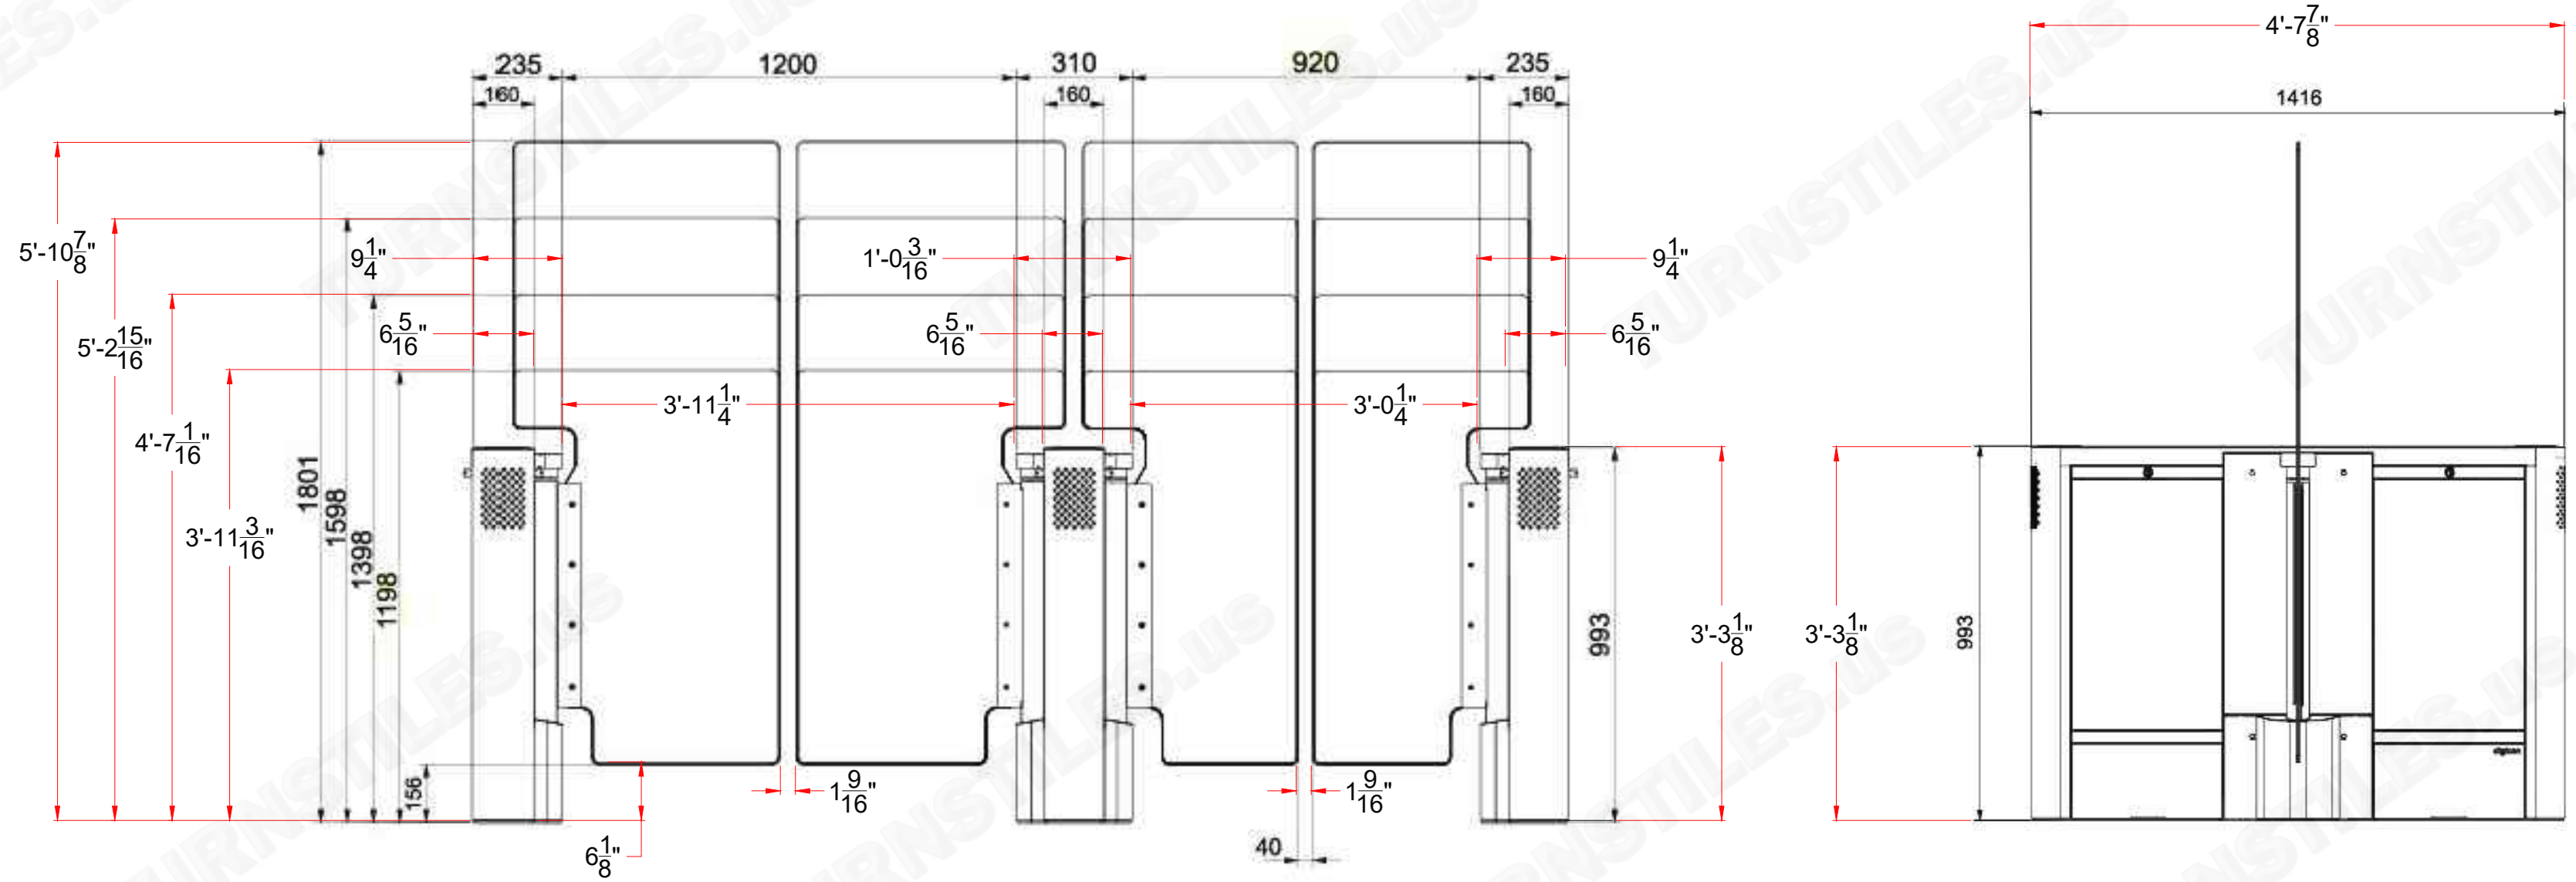

FIRST DRAWN	BY
05-19-26	CJC
REVISED	BY

FRONT ELEVATION

SIDE ELEVATION

TURNSTILES.US
SECURING THE USA and the GLOBE since 1989
www.TURNSTILES.us
Call: 303-670-1099 | Text: 303-918-9787
patrick.mcallister@turnstiles.us

EQUIPMENT DETAIL	
dGate UW Optical Turnstile Details and Dimensions	
DRAWING:	
dGate UW Optical Turnstile DET - DIM	
DATE:	05-19-26
PAGE:	1 OF 1