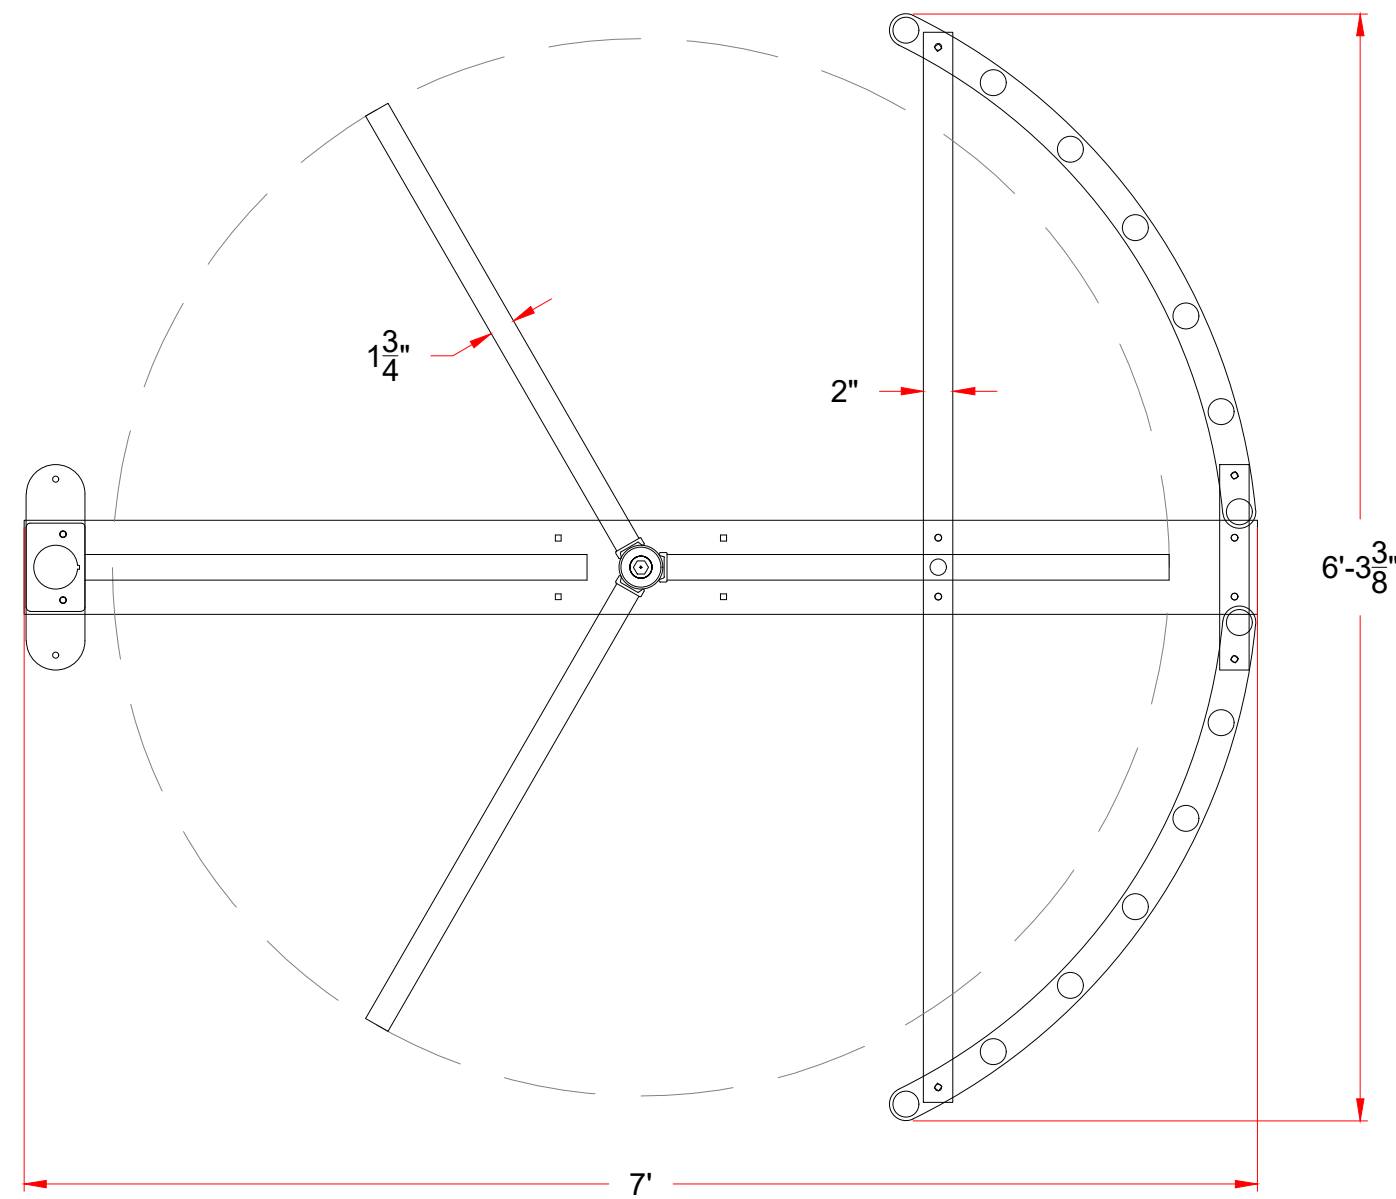

HS-439-S

COPYRIGHT © TURNSTILES.US
Copyright © Turnstiles.us All rights reserved. Reproduction or translation of this work without the express written permission of TURNSTILES.US is unlawful and is an infringement of intellectual property belonging to TURNSTILES.US. All drawings and/or designs are restricted for use exclusively with a purchase, installation, and/or support from Turnstiles.us. Any other use of these materials is a violation of copyright law. Request for additional information should be addressed to the Legal Department, Turnstiles.us.

**HS-439-S
FULL HEIGHT
SINGLE TURNSTILE**

WWW.TURNSTILES.US

**8641 South Warhawk Rd.
Conifer, CO 80433
Patrick McAllister Tel:303-670-1099**