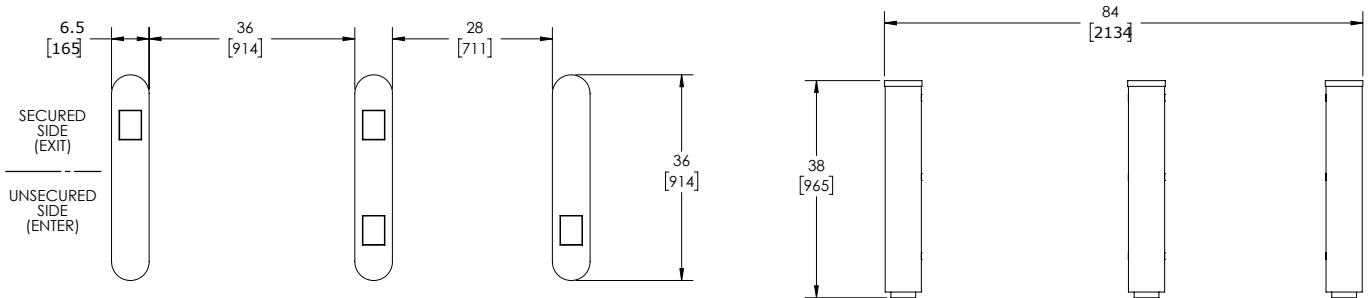

PONB-36 Pure Optical No Barrier-36

TYPICAL
PONB-36, ROUND ENDS
ONE 28" STANDARD LANE
ONE 36" ADA LANE
2 LANE 3 PED

Technical Data

	Standard Inch	Standard MM	ADA Inch	ADA MM
Lane Width	28	711	36	914
<i>Optional lane widths available from 22-48 inches</i>				
Pedestal Height	38	965	38	965
<i>Pedestal height may vary due to custom top material and technology installed</i>				
Pedestal Length With Rounded Ends	36	914	36	914
Pedestal Length With Flat Ends	33.5	851	33.5	851
Pedestal Width	6.5	165	6.5	165