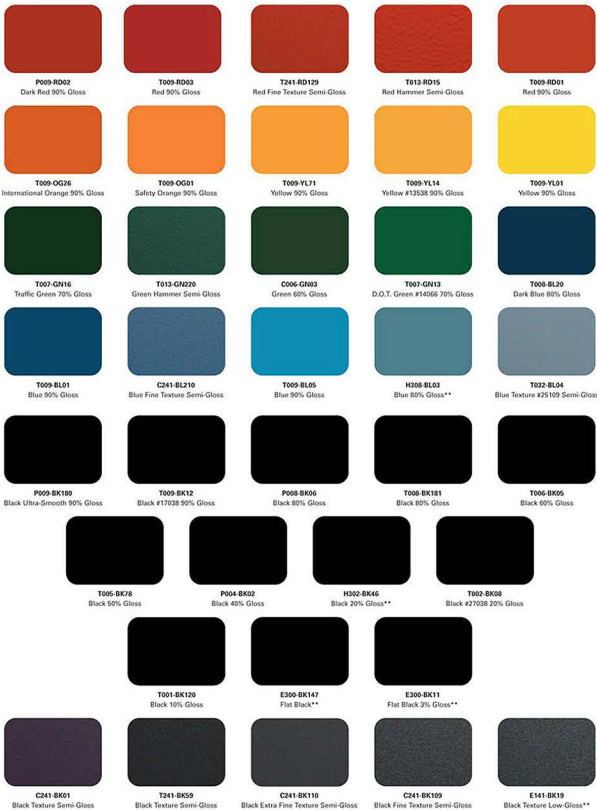

Powder Coating Colors

3. SELECT ROOFING COLOR

Below shows the roofing panel on top of the framing. A colored top with a white underside comes standard with the Basic Turnstile Canopy.

Roof Color

☐ Regal White ☐ Bone White ☐ Surrey Beige ☐ Sandstone ☐ Almond ☐ Buckskin ☐ Ash Gray ☐ Slate Gray ☐ Charcoal ☐ Matte Black ☐ Medium Bronze ☐ Dark Bronze ☐ Patina Green ☐ Evergreen ☐ Mansard Brown ☐ Colonial Red ☐ Roman Blue ☐ Patrician Bronze ☐ Terra Cotta

4. SELECT ROOF TRIM COLOR

Below shows the roof trim in black. A colored trim comes standard with the Basic Turnstile Canopy.

Roof Trim Color

☐ Regal White ☐ Bone White ☐ Surrey Beige ☐ Sandstone ☐ Almond ☐ Buckskin ☐ Ash Gray ☐ Slate Gray ☐ Charcoal ☐ Matte Black ☐ Medium Bronze ☐ Dark Bronze ☐ Patina Green ☐ Evergreen ☐ Mansard Brown ☐ Colonial Red ☐ Roman Blue ☐ Patrician Bronze ☐ Terra Cotta