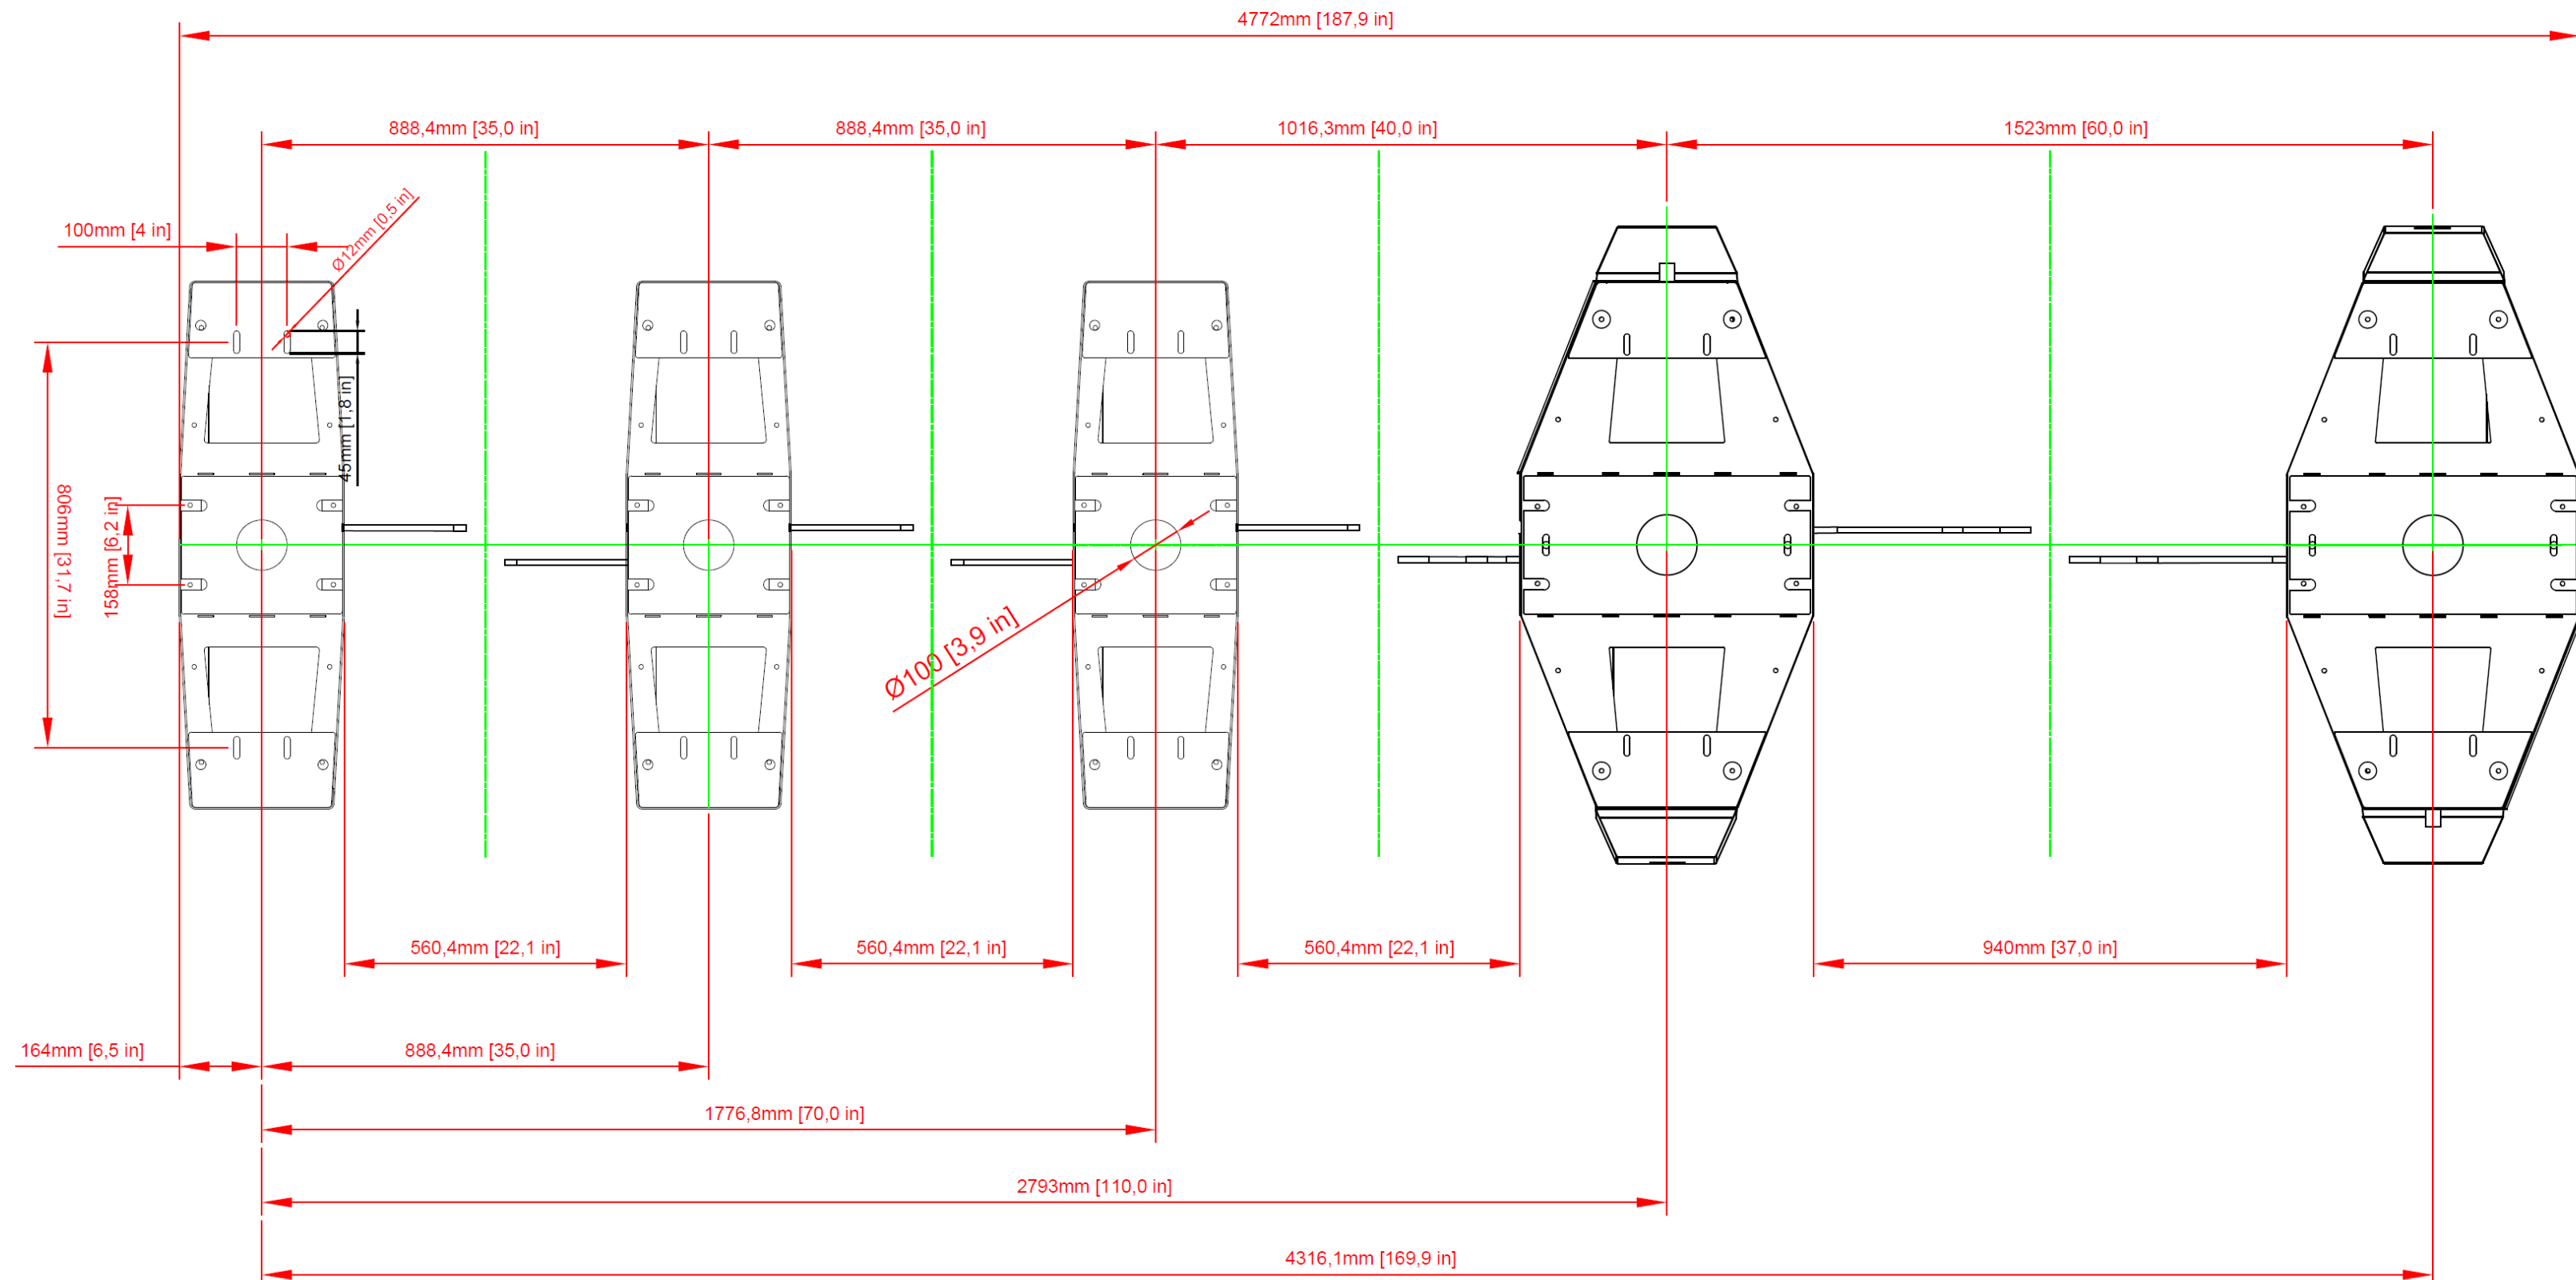

TURNSTILES.US
 www.TURNSTILES.us
 Call 303 670 1099 * Text 303 918 9787
 patrick.mcallister@turnstiles.us

AUTHORIZED SIGNATURE: _____ DATE: ___ / ___ / ___

EQUIPMENT LOCATION DETAIL	
www.TURNSTILES.us GT Series Turnstiles Four Lanes (2 Std 2 ADA) ABC DETAIL ANCHOR BASE CONDUIT	
DWG	www.TURNSTILES.us GT Series Turnstiles Four Lanes GT1-GT3 ELD
12-14-23	
SHEET - 1 OF 2	

TURNSTILES.US
 www.TURNSTILES.us
 Call 303 670 1099 * Text 303 918 9787
 patrick.mcallister@turnstiles.us

EQUIPMENT LOCATION DETAIL

www.TURNSTILES.us
 GT Series Turnstiles
 Four Lanes (2 Std 2 ADA)
 ABC DETAIL
 ANCHOR BASE CONDUIT

DWG
 www.TURNSTILES.us
 GT Series Turnstiles
 Four Lanes GT1-GT3 ELD

12-14-23

SHEET - 2 OF 2