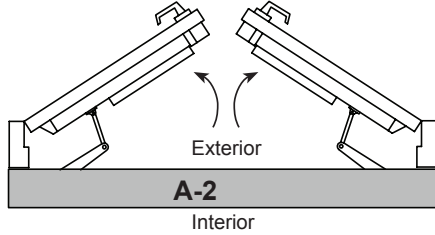

TURNSTILES.US

**NOTE: Operator always mounted inside of building
Viewed from mounting side of door**

- Single Door 39.5" Right Hand Push AL
 Qty _____ 45.5" Left Hand Push 11" + reveal BZ
 52" Pull Max reveal on a pull 2.5"

LH Push

RH Push

LH Pull

RH Pull

- Double Door (Twin) 75.5" Push AL Simultaneous
 Qty _____ 92" Push deep (11" reveal) BZ Independent
 100" Pull Max reveal on a pull 2.5"

Double Door (Twin) Push

Double Door (Twin) Pull

- Double Egress (Dual) Door 75.5" Right Hand AL Simultaneous
 Qty _____ 92" Left Hand BZ Independent
 100"

Dual Egress Door RH

Dual Egress Door LH

Distributor: _____ Date: _____
 Ph # _____ Email: _____ PO # _____
 Comments: _____
 Model # _____ x (length) _____ x (push/pull/dual) _____ x (AL/BZ) _____