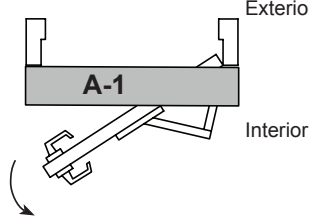

TURNSTILES.US

**NOTE: Operator always mounted inside of building
Viewed from mounting side of door**

- Single Door 39.5" Right Hand Push AL
 Qty _____ 45.5" Left Hand Push 11" + reveal BZ
 52" Pull Max reveal on a pull 2.5"

LH Push

RH Push

LH Pull

RH Pull

- Double Door (Twin) 75.5" Push AL Simultaneous
 Qty _____ 92" Push deep (11" reveal) BZ Independent
 100" Pull Max reveal on a pull 2.5"

Double Door (Twin) Push

Double Door (Twin) Pull

- Double Egress (Dual) Door 75.5" Right Hand AL Simultaneous
 Qty _____ 92" Left Hand BZ Independent
 100"

Dual Egress Door RH

Dual Egress Door LH

Distributor: _____ Date: _____
 Ph # _____ Email: _____ PO # _____
 Comments: _____
 Model # _____ x (length) _____ x (push/pull/dual) _____ x (AL/BZ) _____