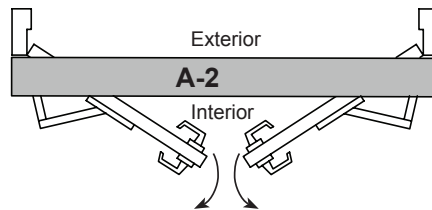

TURNSTILES.US

**NOTE: Operator always mounted inside of building
Viewed from mounting side of door**

- Single Door 39.5" Right Hand Push AL
 Qty _____ 45.5" Left Hand Push 11" + reveal BZ
 52" Pull Max reveal on a pull 2.5"

LH Push

RH Push

LH Pull

RH Pull

- Double Door (Twin) 75.5" Push AL Simultaneous
 Qty _____ 92" Push deep (11" reveal) BZ Independent
 100" Pull Max reveal on a pull 2.5"

Double Door (Twin) Push

Double Door (Twin) Pull

- Double Egress (Dual) Door 75.5" Right Hand AL Simultaneous
 Qty _____ 92" Left Hand BZ Independent
 100"

Dual Egress Door RH

Dual Egress Door LH

Distributor: _____ Date: _____
 Ph # _____ Email: _____ PO # _____
 Comments: _____
 Model # _____ x (length) _____ x (push/pull/dual) _____ x (AL/BZ) _____