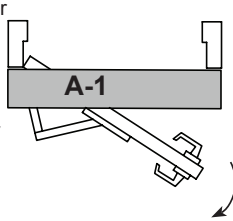

TURNSTILES.US

**NOTE: Operator always mounted inside of building
Viewed from mounting side of door**

- Single Door 39.5" Right Hand Push AL
 Qty _____ 45.5" Left Hand Push 11" + reveal BZ
 52" Pull Max reveal on a pull 2.5"

LH Push

RH Push

LH Pull

RH Pull

- Double Door (Twin) 75.5" Push AL Simultaneous
 Qty _____ 92" Push deep (11" reveal) BZ Independent
 100" Pull Max reveal on a pull 2.5"

Double Door (Twin) Push

Double Door (Twin) Pull

- Double Egress (Dual) Door 75.5" Right Hand AL Simultaneous
 Qty _____ 92" Left Hand BZ Independent
 100"

Dual Egress Door RH

Dual Egress Door LH

Distributor: _____ Date: _____
 Ph # _____ Email: _____ PO # _____
 Comments: _____
 Model # _____ x (length) _____ x (push/pull/dual) _____ x (AL/BZ) _____