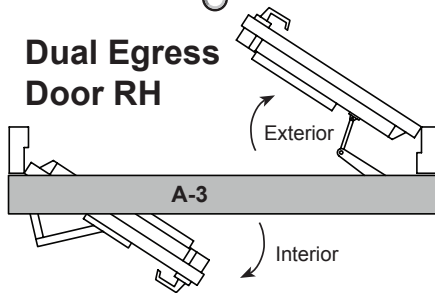

TURNSTILES.US

**NOTE: Operator always mounted inside of building
Viewed from mounting side of door**

- Single Door 39.5" Right Hand Push AL
 Qty _____ 45.5" Left Hand Push 11" + reveal BZ
 52" Pull Max reveal on a pull 2.5"

LH Push

RH Push

LH Pull

RH Pull

- Double Door (Twin) 75.5" Push AL Simultaneous
 Qty _____ 92" Push deep (11" reveal) BZ Independent
 100" Pull Max reveal on a pull 2.5"

Double Door (Twin) Push

Double Door (Twin) Pull

- Double Egress (Dual) Door 75.5" Right Hand AL Simultaneous
 Qty _____ 92" Left Hand BZ Independent
 100"

Dual Egress Door RH

Dual Egress Door LH

Distributor: _____ Date: _____
 Ph # _____ Email: _____ PO # _____
 Comments: _____
 Model # _____ x (length) _____ x (push/pull/dual) _____ x (AL/BZ) _____