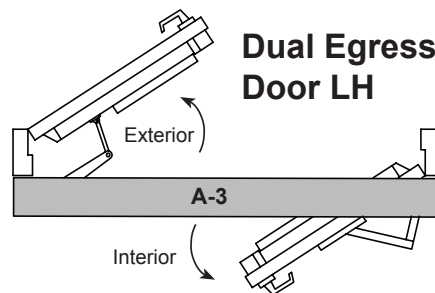

TURNSTILES.US

**NOTE: Operator always mounted inside of building
Viewed from mounting side of door**

- Single Door 39.5" Right Hand Push AL
 Qty _____ 45.5" Left Hand Push 11" + reveal BZ
 52" Pull Max reveal on a pull 2.5"

LH Push

RH Push

LH Pull

RH Pull

- Double Door (Twin) 75.5" Push AL Simultaneous
 Qty _____ 92" Push deep (11" reveal) BZ Independent
 100" Pull Max reveal on a pull 2.5"

Double Door (Twin) Push

Double Door (Twin) Pull

- Double Egress (Dual) Door 75.5" Right Hand AL Simultaneous
 Qty _____ 92" Left Hand BZ Independent
 100"

Dual Egress Door RH

Dual Egress Door LH

Distributor: _____ Date: _____
 Ph # _____ Email: _____ PO # _____
 Comments: _____
 Model # _____ x (length) _____ x (push/pull/dual) _____ x (AL/BZ) _____