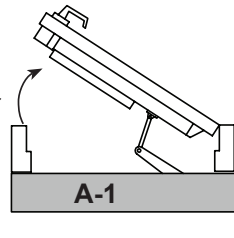

TURNSTILES.US

**NOTE: Operator always mounted inside of building
Viewed from mounting side of door**

- Single Door 39.5" Right Hand Push AL
 Qty _____ 45.5" Left Hand Push 11" + reveal BZ
 52" Pull Max reveal on a pull 2.5"

LH Push

RH Push

LH Pull

RH Pull

- Double Door (Twin) 75.5" Push AL Simultaneous
 Qty _____ 92" Push deep (11" reveal) BZ Independent
 100" Pull Max reveal on a pull 2.5"

Double Door (Twin) Push

Double Door (Twin) Pull

- Double Egress (Dual) Door 75.5" Right Hand AL Simultaneous
 Qty _____ 92" Left Hand BZ Independent
 100"

Dual Egress Door RH

Dual Egress Door LH

Distributor: _____ Date: _____
 Ph # _____ Email: _____ PO # _____
 Comments: _____
 Model # _____ x (length) _____ x (push/pull/dual) _____ x (AL/BZ) _____