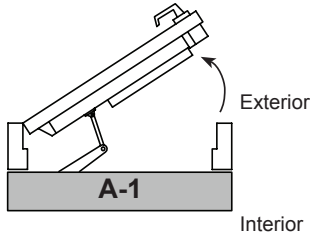

TURNSTILES.US

**NOTE: Operator always mounted inside of building
Viewed from mounting side of door**

- Single Door 39.5" Right Hand Push AL
 Qty _____ 45.5" Left Hand Push 11" + reveal BZ
 52" Pull Max reveal on a pull 2.5"

LH Push

RH Push

LH Pull

RH Pull

- Double Door (Twin) 75.5" Push AL Simultaneous
 Qty _____ 92" Push deep (11" reveal) BZ Independent
 100" Pull Max reveal on a pull 2.5"

Double Door (Twin) Push

Double Door (Twin) Pull

- Double Egress (Dual) Door 75.5" Right Hand AL Simultaneous
 Qty _____ 92" Left Hand BZ Independent
 100"

Dual Egress Door RH

Dual Egress Door LH

Distributor: _____ Date: _____
 Ph # _____ Email: _____ PO # _____
 Comments: _____
 Model # _____ x (length) _____ x (push/pull/dual) _____ x (AL/BZ) _____