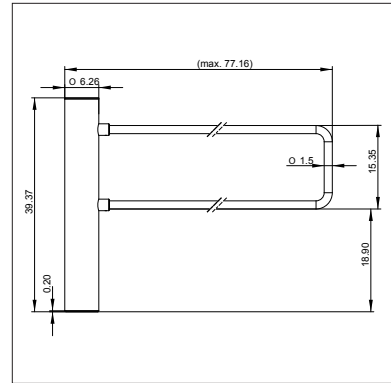

TURNSTILES.us

OPSG Orion Pedestrian Swing Gate

Certifications

CE Certified