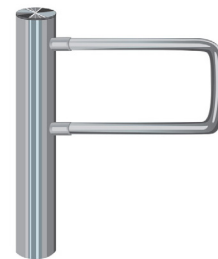

OPSG

Orion Pedestrian Swing Gate

Optional Clip Style

TURNSTILES.us offers a swing gate to fit any lobby or entry way. Use the OPSG as a single gate for small deliveries, or two can be used as a barn-door type entry for larger needs.

The **Orion Pedestrian Swing Gate** is designed to control pedestrians entering or exiting restricted areas in low security applications, usually under surveillance. Automated operation is possible in either one-way or two-way bi-directional mode. Stainless Steel finishing is standard.