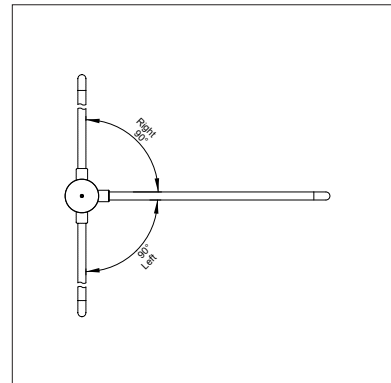

TURNSTILES.us

OPSG Orion Pedestrian Swing Gate

Certifications

CE Certified