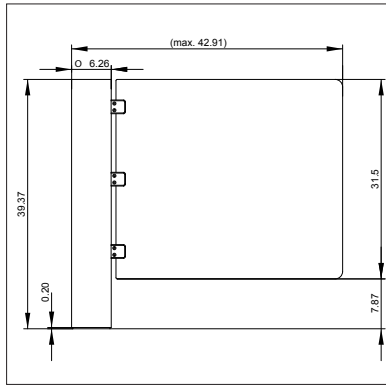

TURNSTILES.us

OPSG Orion Pedestrian Swing Gate

Certifications

CE Certified