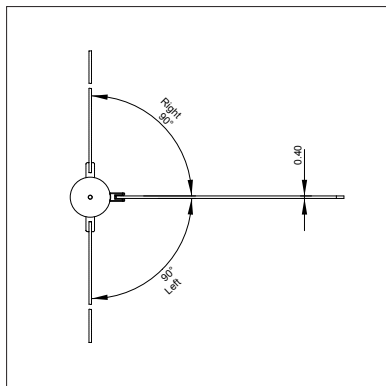

TURNSTILES.us

OPSG Orion Pedestrian Swing Gate

Certifications

CE Certified