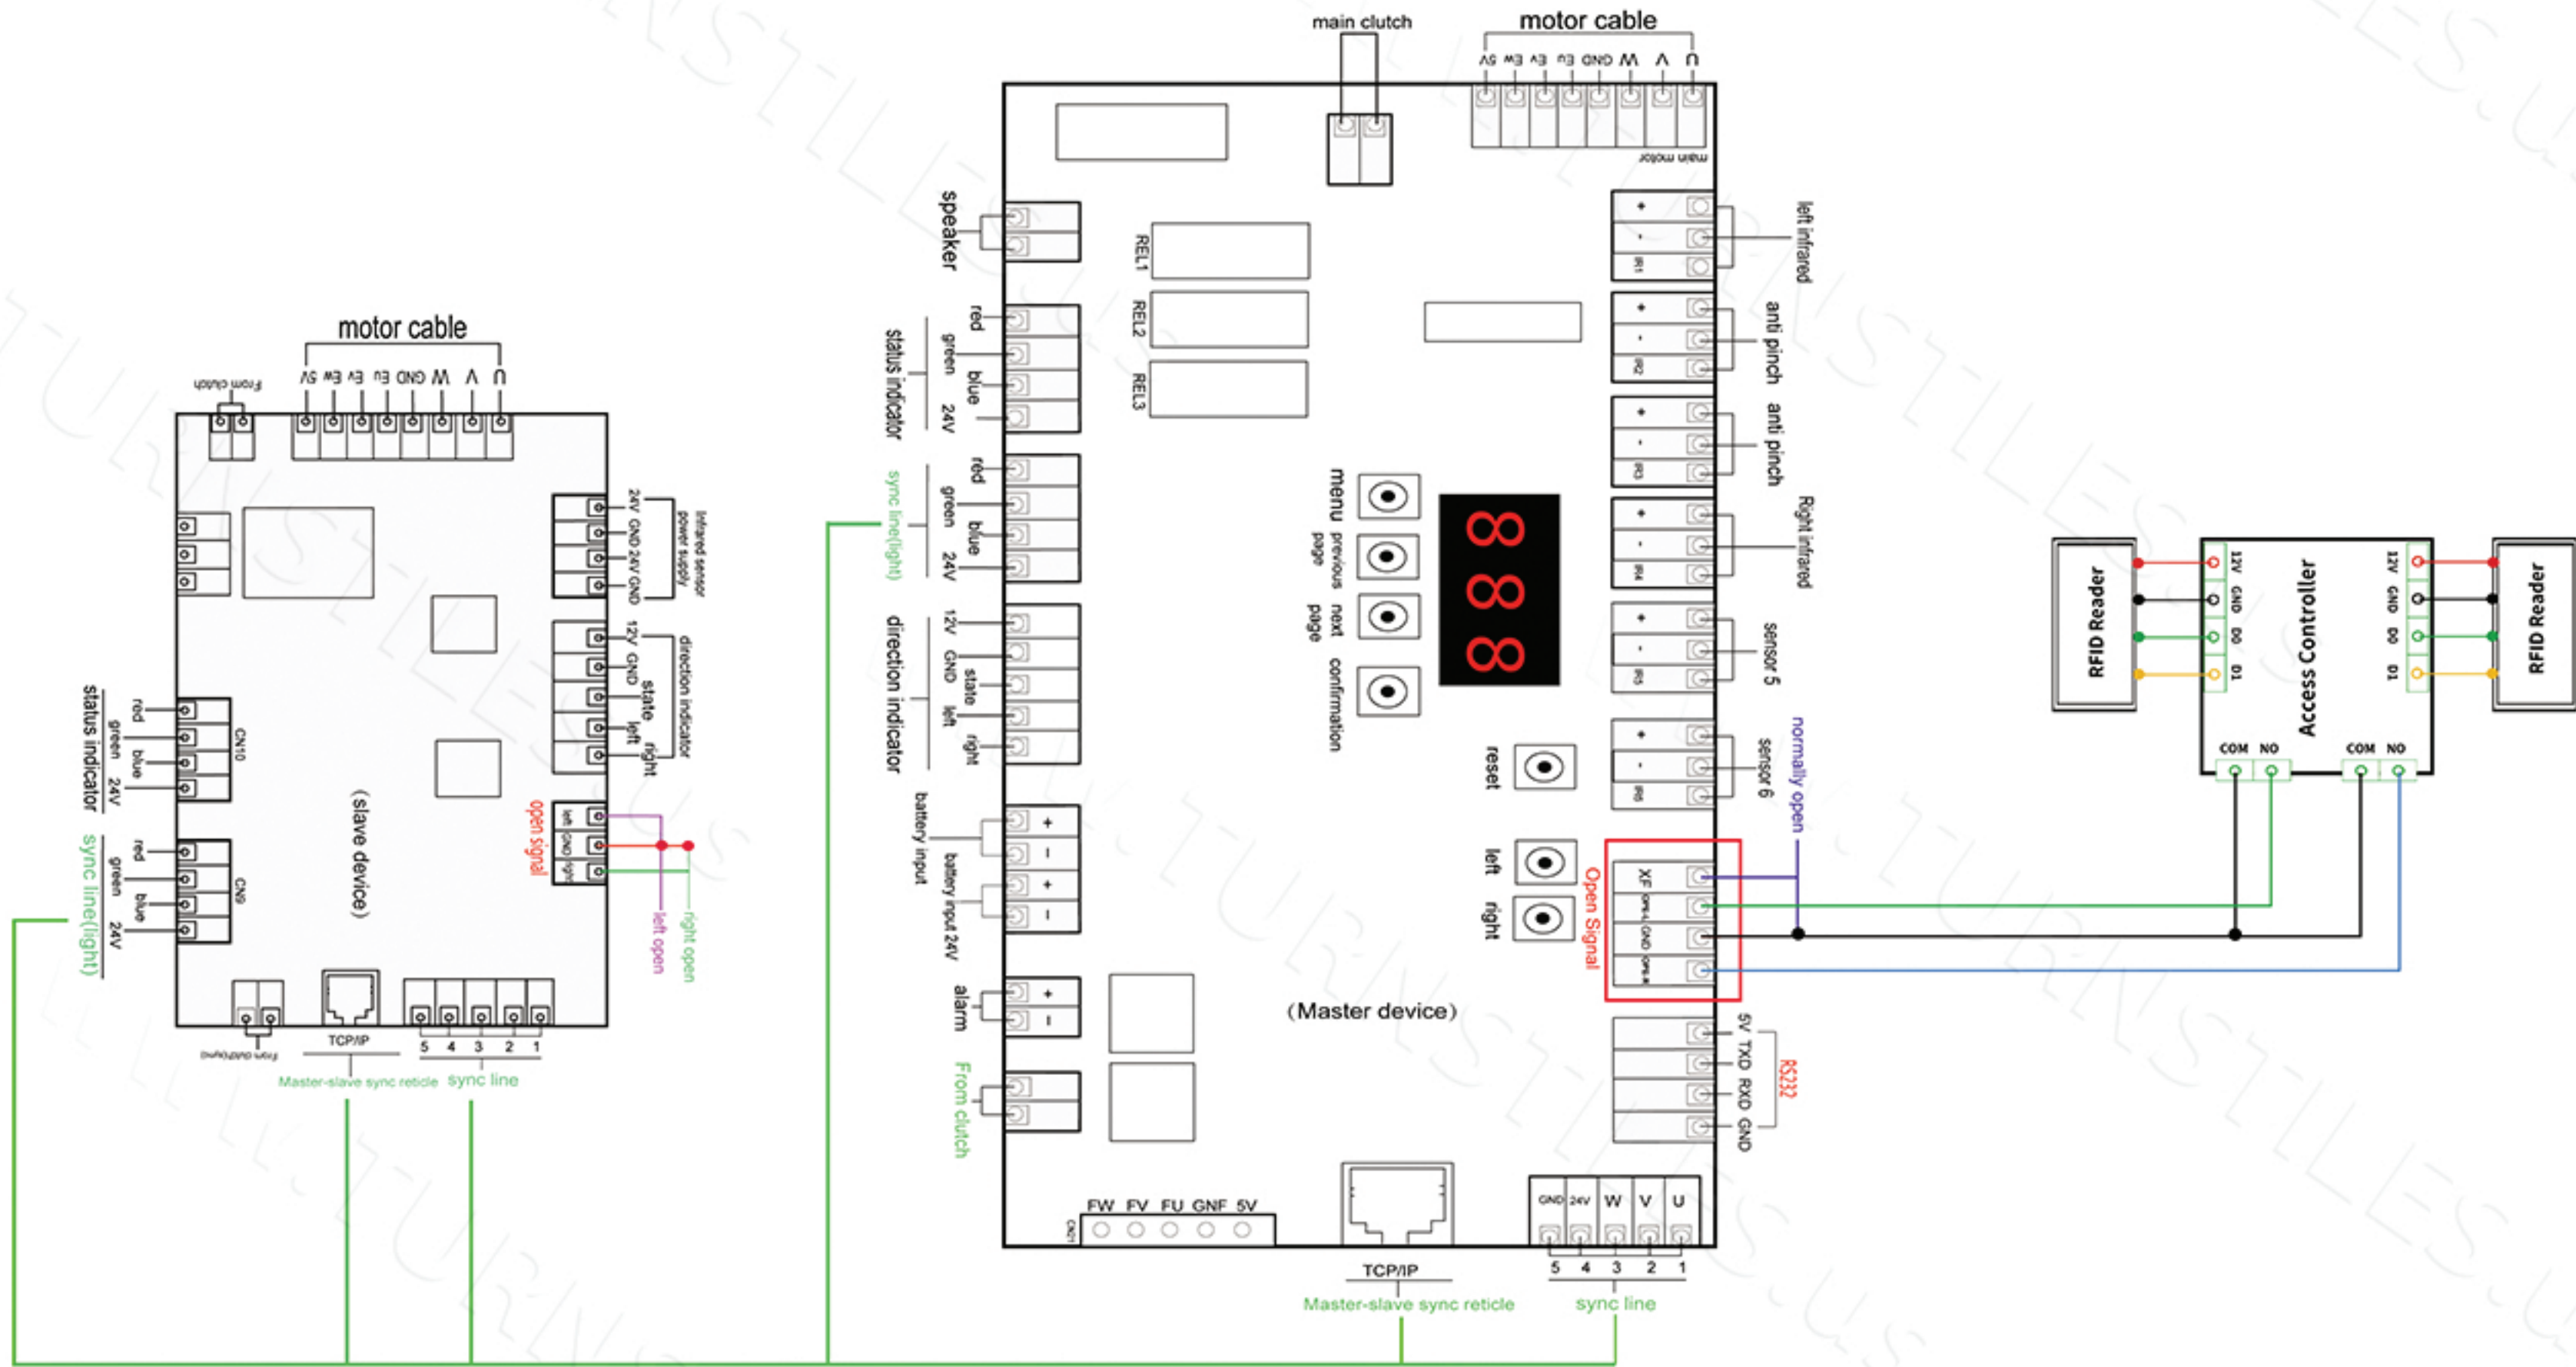

# Speed Gate Wiring Diagram

FIRST DRAWN	BY
1/16/22	TUS
REVISED	BY
<b>COPYRIGHT © TURNSTILES.US</b> <small>Copyright © Turnstiles.us All rights reserved. Reproduction or translation of this work without the express written permission of TURNSTILES.us is unlawful and is an infringement of intellectual property belonging to TURNSTILES.us. All drawings and/or designs are restricted for use exclusively with a purchase, installation, and/or support from Turnstiles.us. Any other use of these materials is a violation of copyright law. Request for additional information should be addressed to the Legal Department, Turnstiles.us.</small>	

[www.TURNSTILES.us](http://www.TURNSTILES.us)  
 Call 303 670 1099 \* Text 303 918 9787  
[patrick.mcallister@turnstiles.us](mailto:patrick.mcallister@turnstiles.us)

DS Speed Gate Wiring Diagram	
DWG	DS SPEED GATE WIRING DIAGRAM
DATE	1/16/22
SHEET 1 OF 1	