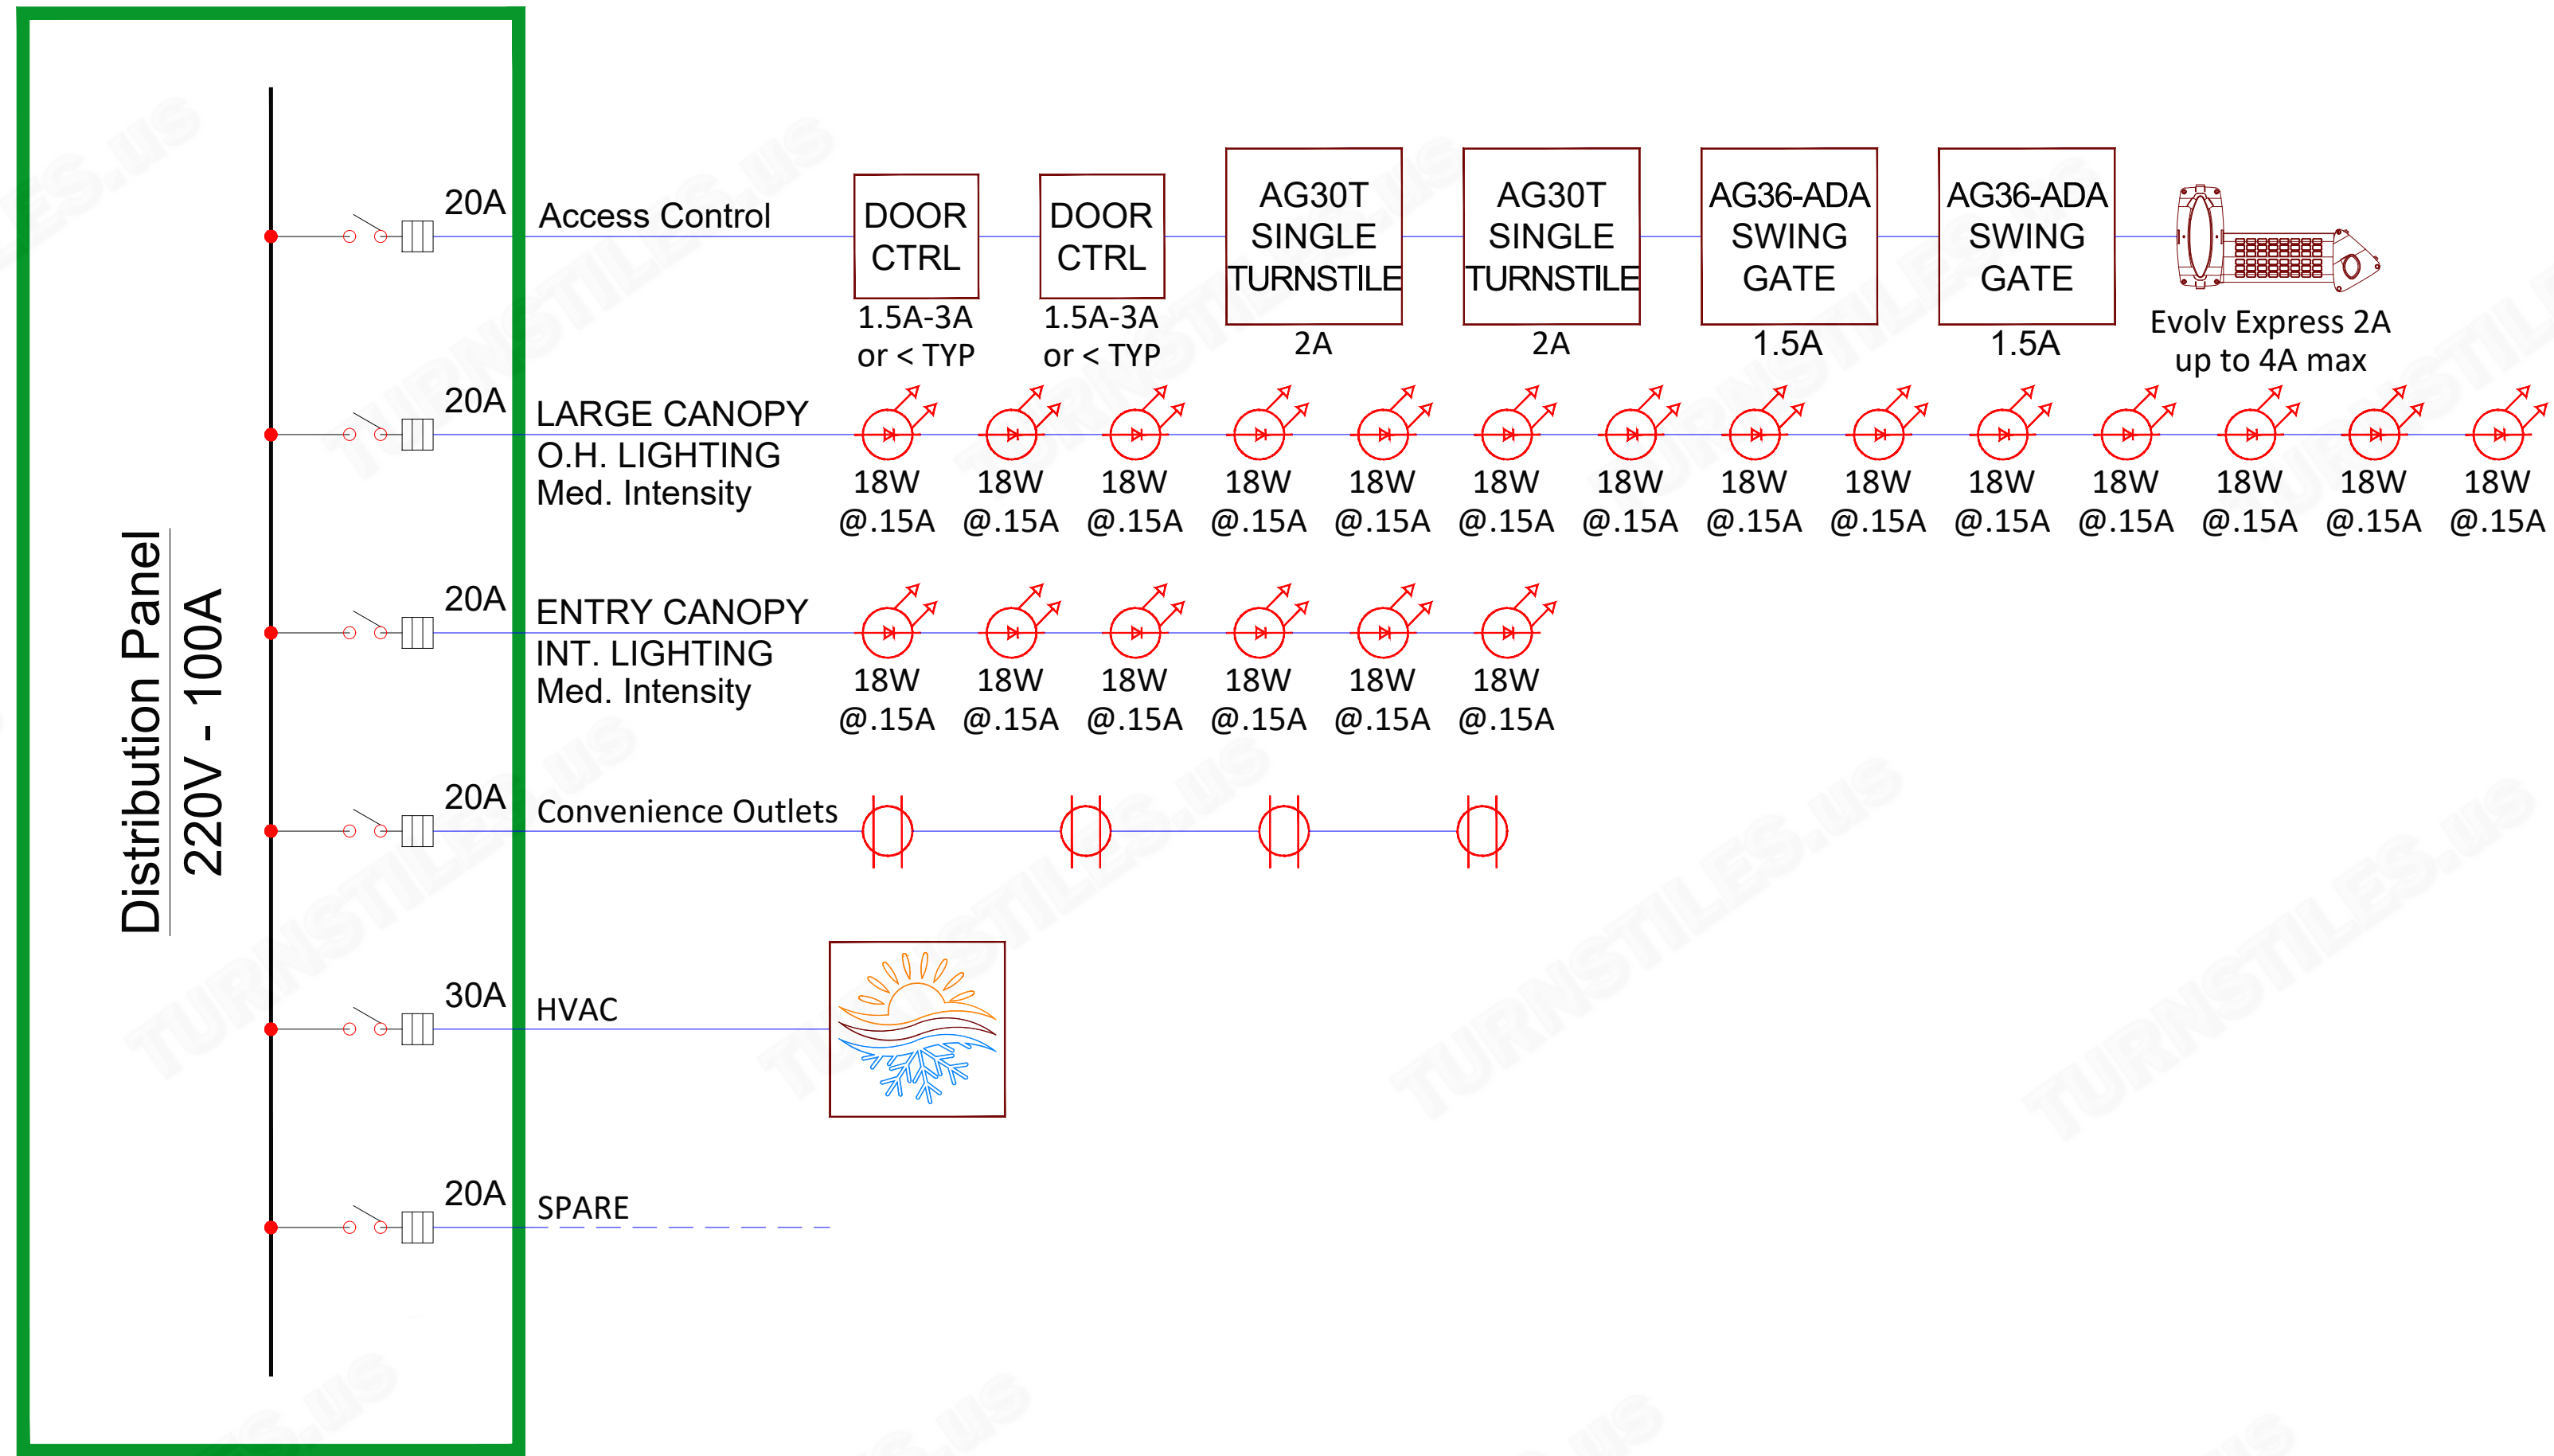

EQUIPMENT IN ENCLOSED ENTRANCE CANOPY

FIRST DRAWN	BY
09-02-22	CJC
REVISED	BY

COPYRIGHT © TURNSTILES.US
 Copyright © Turnstiles.us All rights reserved. Reproduction or translation of this work without the express written permission of TURNSTILES.US is unlawful and is an infringement of intellectual property belonging to TURNSTILES.US.
 All drawings and/or designs are restricted for use exclusively with a purchase, installation, and/or support from Turnstiles.us. Any other use of these materials is a violation of copyright law. Request for additional information should be addressed to the Legal Department, Turnstiles.us.

TURNSTILES.US
 www.TURNSTILES.us
 Call 303 670 1099 * Text 303 918 9787
 patrick.mcallister@turnstiles.us

ELECTRICAL DISTRIBUTION	
Retail Business Services - York, PA ELECTRICAL RISER DIAGRAM ONE-LINE	
DWG	RETAIL BUSINESS SERVICES YORK, PA ELECTRICAL RISER DIAGRAM
DATE	09-02-22
SHEET - 1 OF 1	