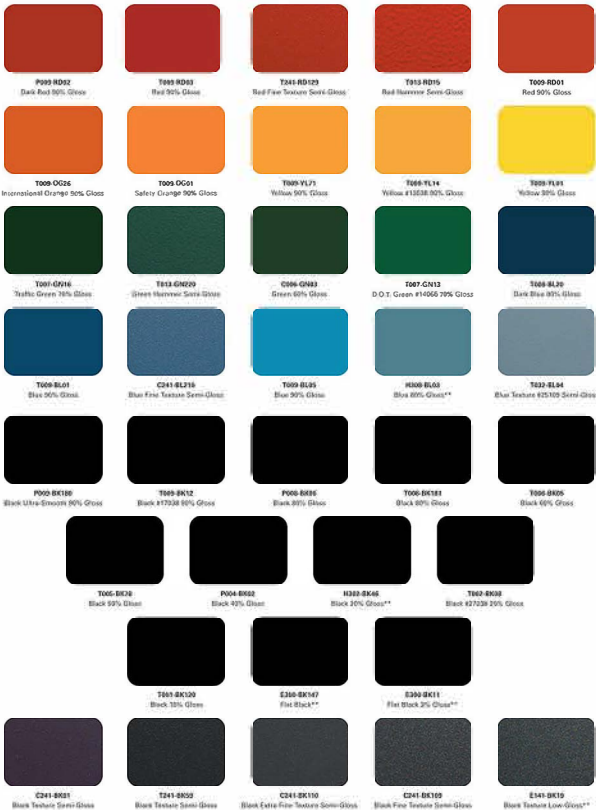

#### Length (Fig. B) \*

8'  9'  10'  11'  12'  13'  14'  15'  16'  17'  18'  19'  20'  21'  22'  23'  24'  Custom  26' Custom

#### Powder Coating Colors

#### Roof Color

- Regal White  Bone White  Surrey Beige  Sandstone  Almond  Buckskin
- Ash Gray  Slate Gray  Charcoal  Matte Black  Medium Bronze  Dark Bronze
- Patina Green  Evergreen  Mansard Brown  Colonial Red  Roman Blue
- Patrician Bronze  Terra Cotta

#### Roof Trim Color

- Regal White  Bone White  Surrey Beige  Sandstone  Almond  Buckskin
- Ash Gray  Slate Gray  Charcoal  Matte Black  Medium Bronze  Dark Bronze
- Patina Green  Evergreen  Mansard Brown  Colonial Red  Roman Blue
- Patrician Bronze  Terra Cotta