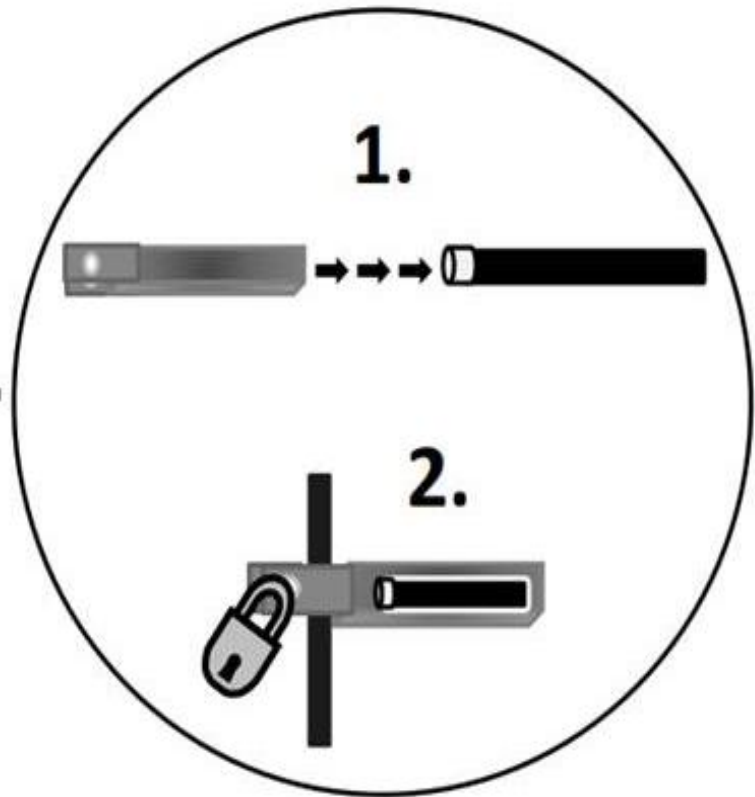

LOCKOUT BAR
TURNSTILE ACCESSORY

Side View

Top View

Padlock not included