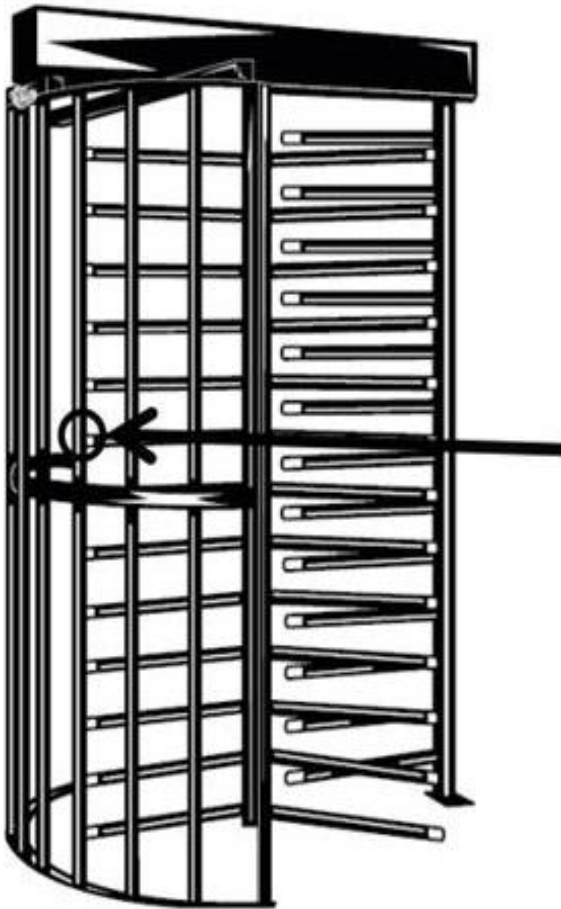

LOCKOUT BAR
TURNSTILE ACCESSORY

Side View

Top View

Padlock not included