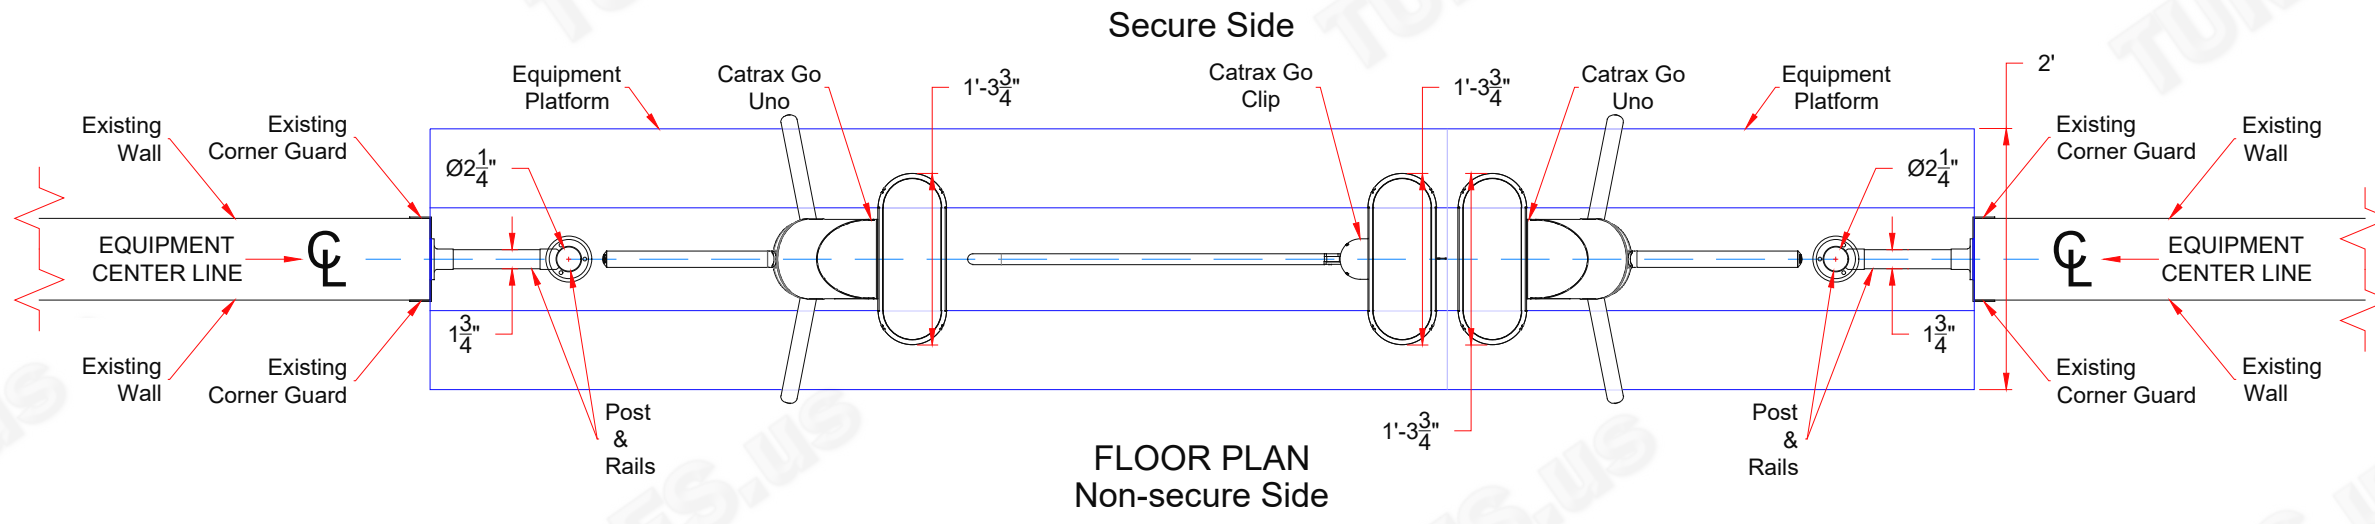

* DIMENSIONS MAY VARY SLIGHTLY IN ACTUAL INSTALLATION - FABRICATION CHANGES OR SUBSTITUTIONS RESERVED *

* EXTENSIVE FIELD MEASUREMENT MAY BE REQUIRED *

AUTHORIZED SIGNATURE: _____ DATE: ___ / ___ / ___

FIRST DRAWN	BY
09-07-22	CJC
REVISED	BY

TURNSTILES.US
 www.TURNSTILES.us
 Call 303 670 1099 * Text 303 918 9787
 patrick.mcallister@turnstiles.us

EQUIPMENT LOCATION DETAIL	
Monarch Casino Resort Spa Black Hawk, CO Catrax GO Series, Post and Rails w/ Equipment Platform	
DWG	Monarch Casino Resort Spa - Black Hawk Catrax GO Series - Posts Rails - Platform ELD
DATE	09-07-22
SHEET - 1 OF 1	