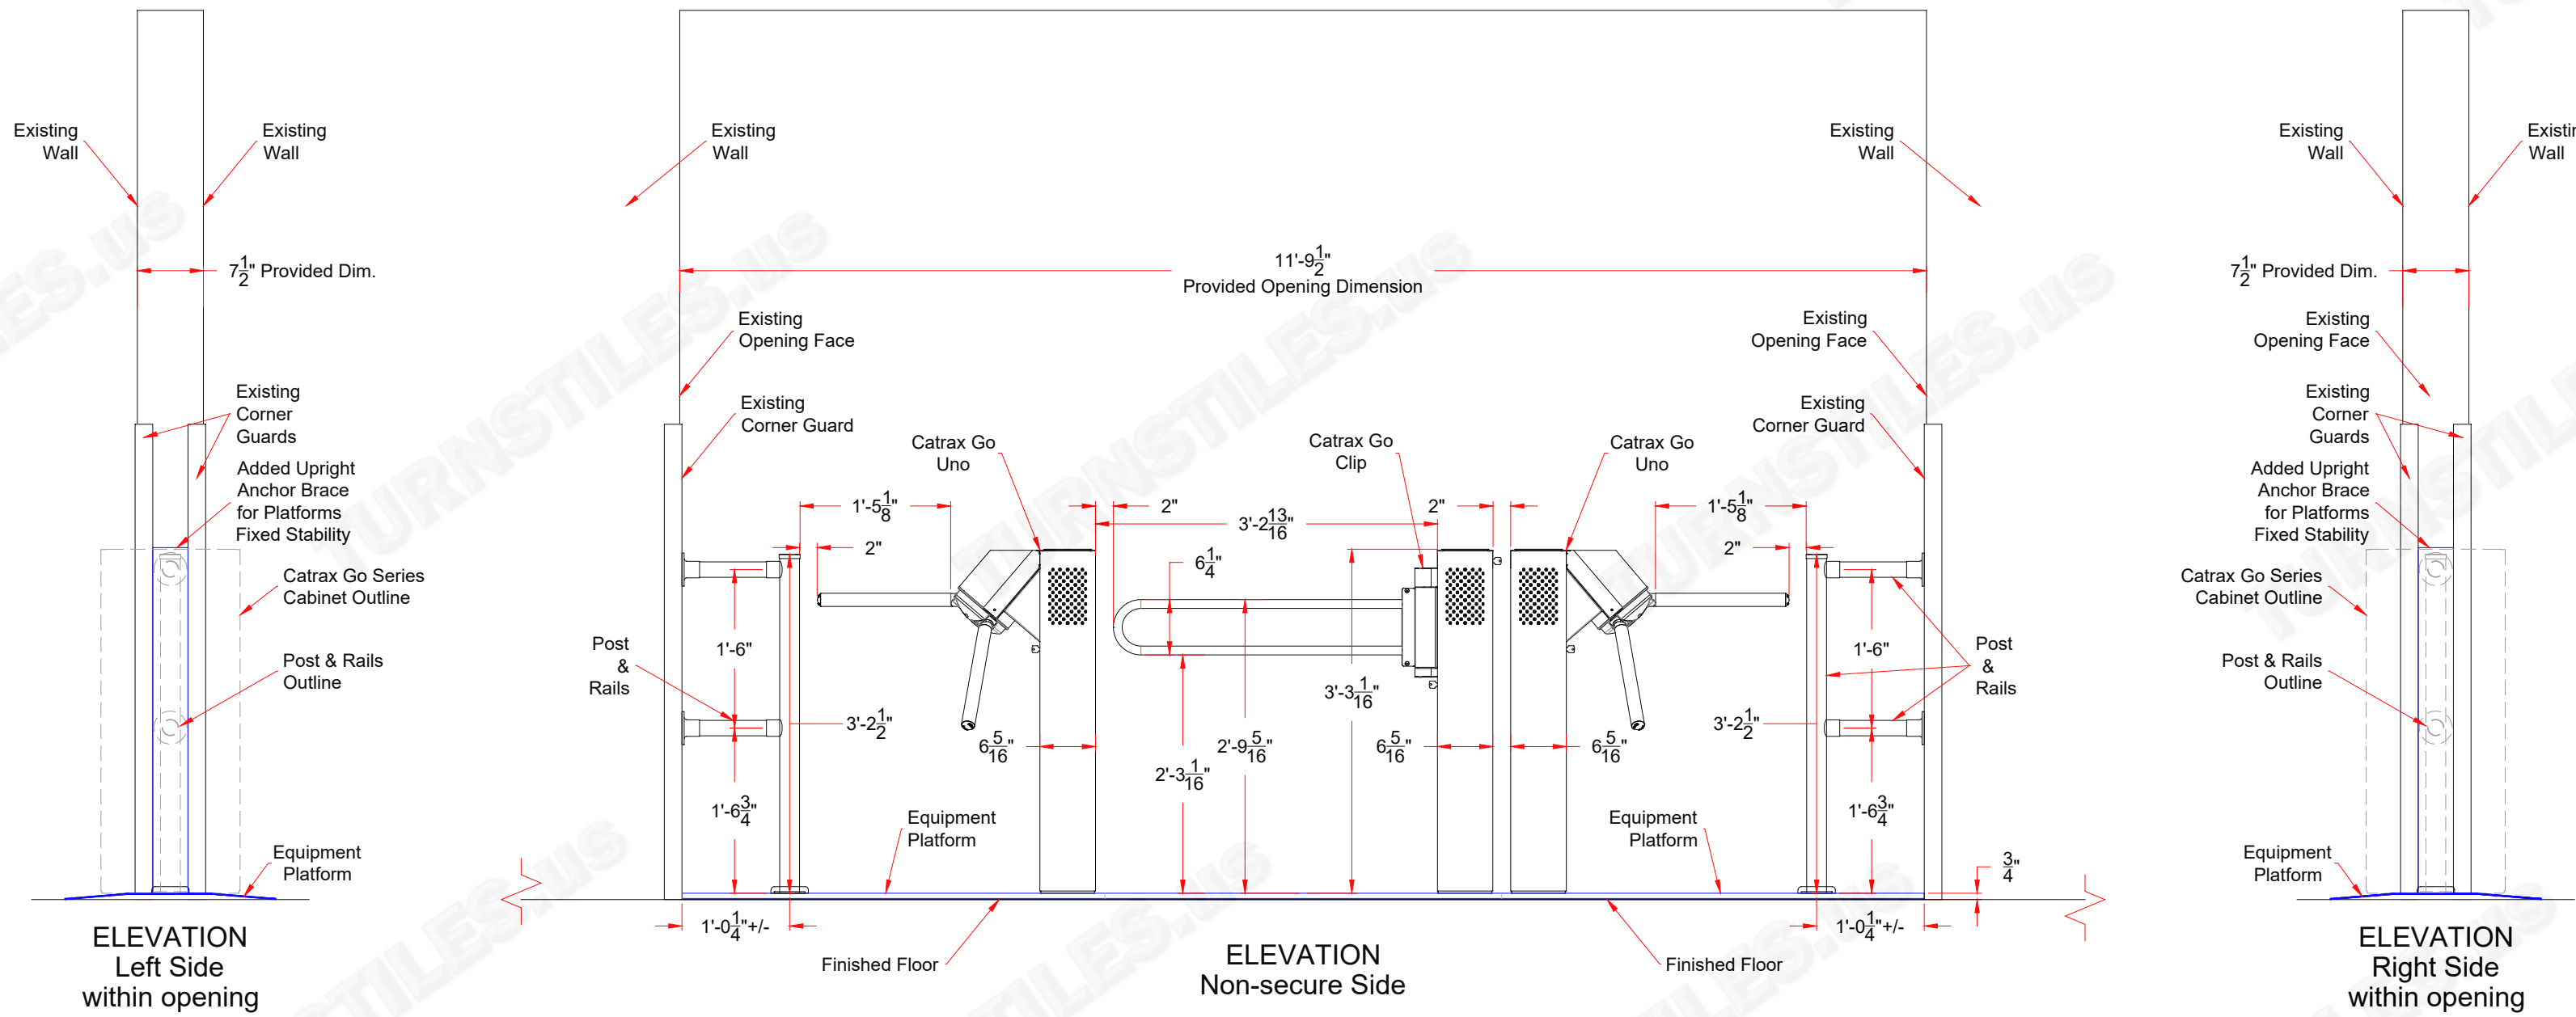

* DIMENSIONS MAY VARY SLIGHTLY IN ACTUAL INSTALLATION - FABRICATION CHANGES OR SUBSTITUTIONS RESERVED *

* EXTENSIVE FIELD MEASUREMENT MAY BE REQUIRED *

AUTHORIZED SIGNATURE: _____ DATE: ___ / ___ / ___

FIRST DRAWN	BY
09-07-22	CJC
REVISED	BY

TURNSTILES.US
 www.TURNSTILES.us
 Call 303 670 1099 * Text 303 918 9787
 patrick.mcallister@turnstiles.us

EQUIPMENT LOCATION DETAIL	
Monarch Casino Resort Spa Black Hawk, CO Catrax GO Series, Post and Rails w/ Equipment Platform	
DWG	Monarch Casino Resort Spa - Black Hawk Catrax GO Series - Posts Rails - Platform ELD
DATE	09-07-22
SHEET - 1 OF 1	