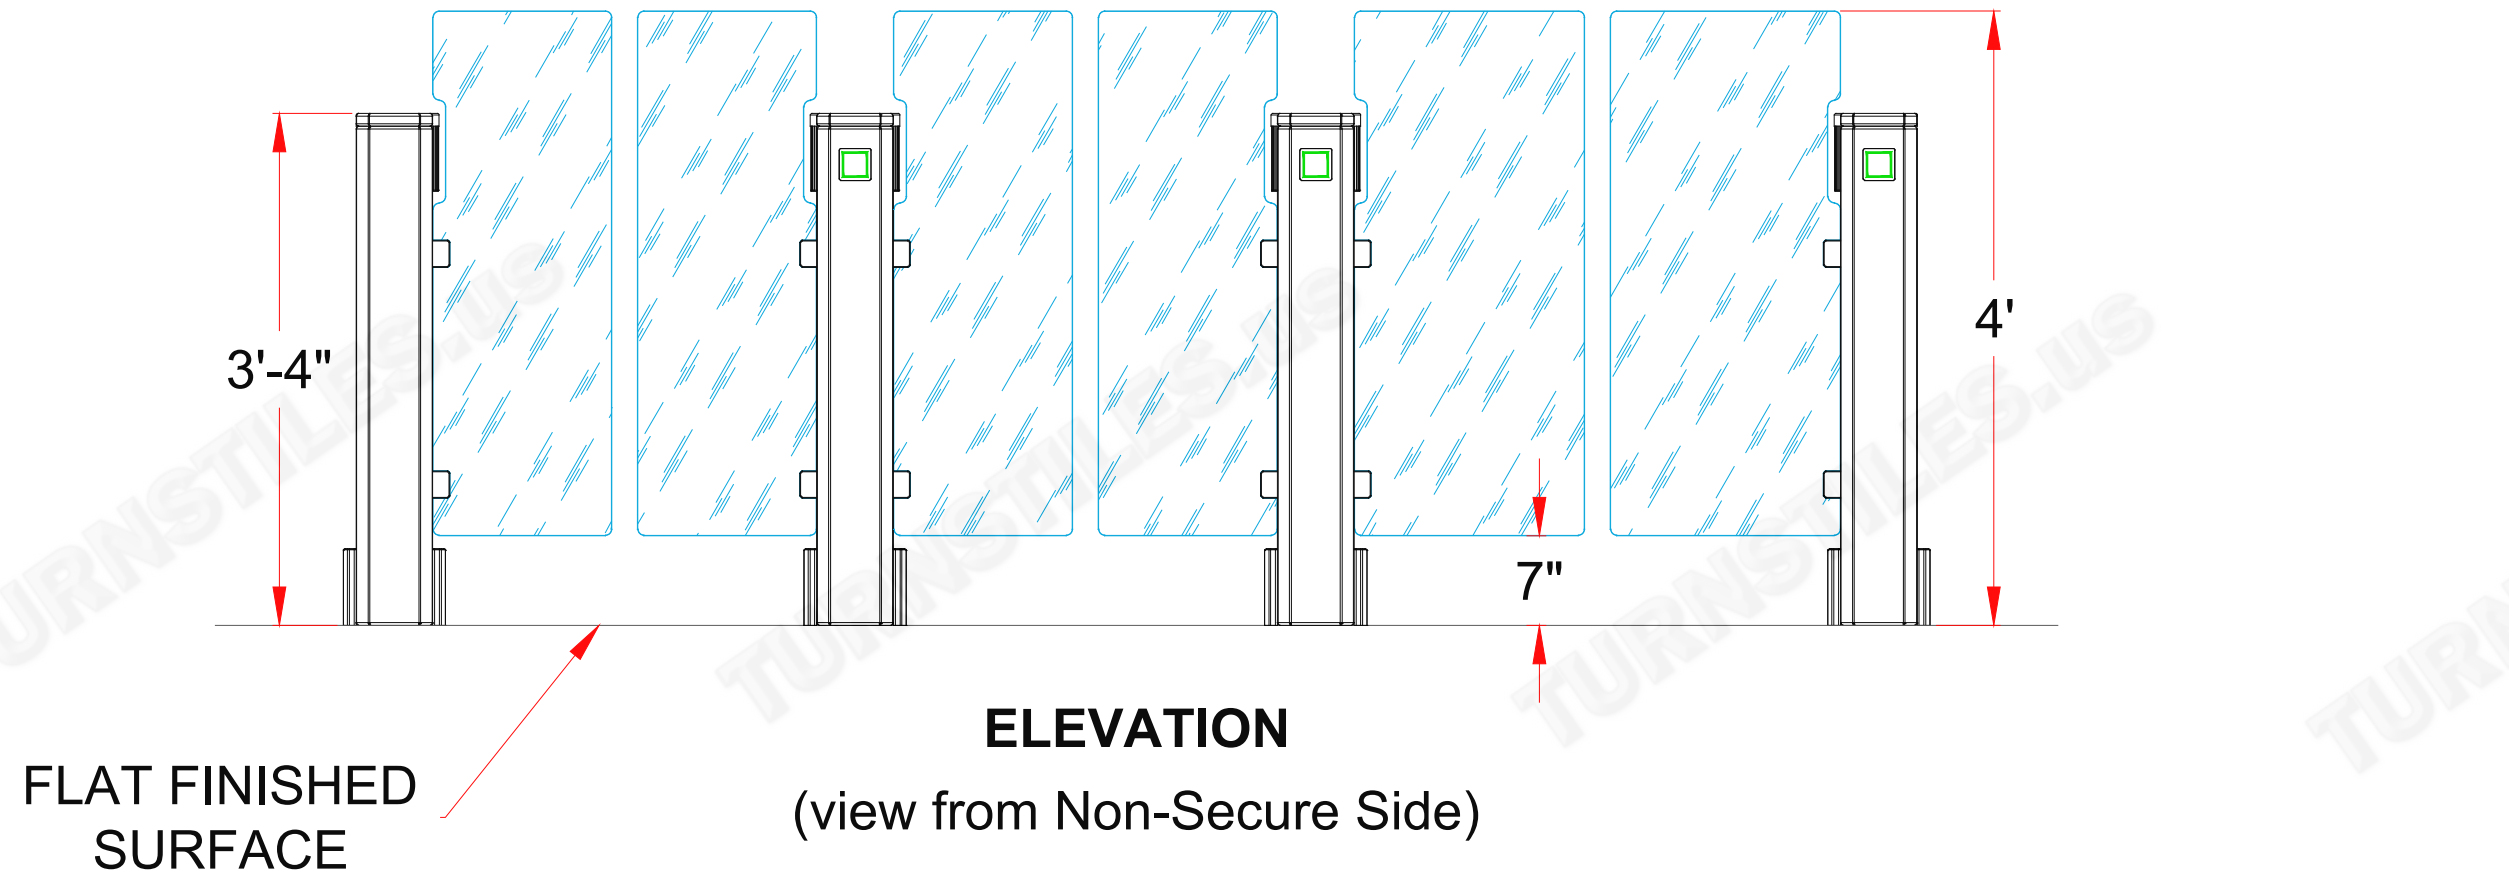

* DIMENSIONS MAY VARY IN ACTUAL INSTALLATION - FABRICATION CHANGES RESERVED - SIMILAR EQUIPMENT MAY BE SUBSTITUTED *

AG Series Optical Swing Barrier Turnstile High Glass

CR CARD READER
LOCATION - Typ.

AUTHORIZED SIGNATURE: _____ DATE: ___ / ___ / ___