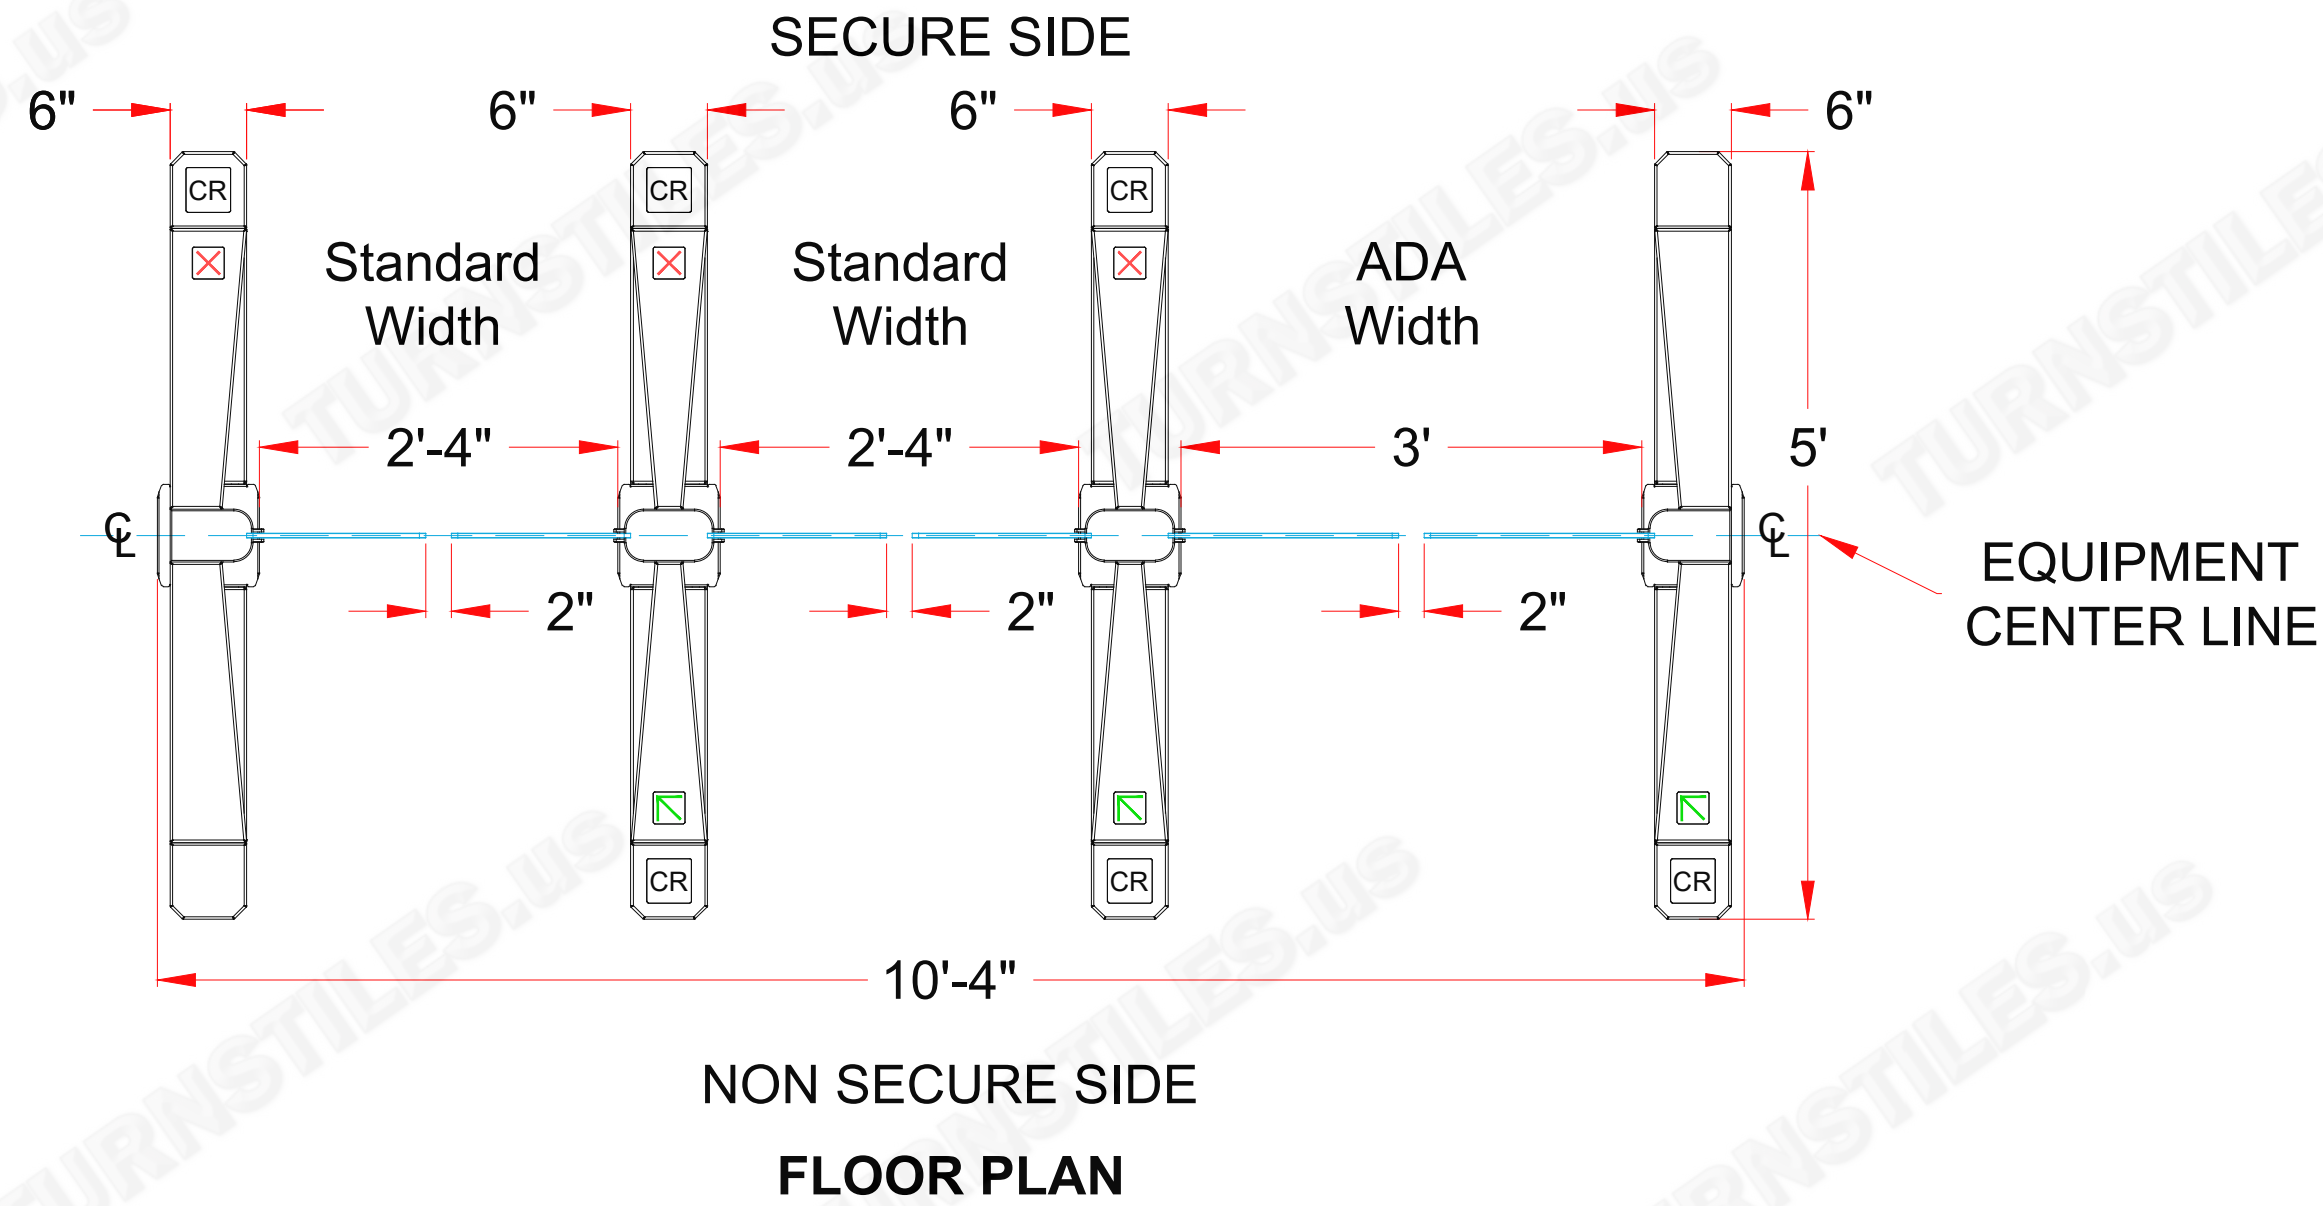

* DIMENSIONS MAY VARY IN ACTUAL INSTALLATION - FABRICATION CHANGES RESERVED - SIMILAR EQUIPMENT MAY BE SUBSTITUTED *

AG Series Optical Swing Barrier Turnstile High Glass

CR CARD READER
LOCATION - Typ.

AUTHORIZED SIGNATURE: _____ DATE: ___ / ___ / ___