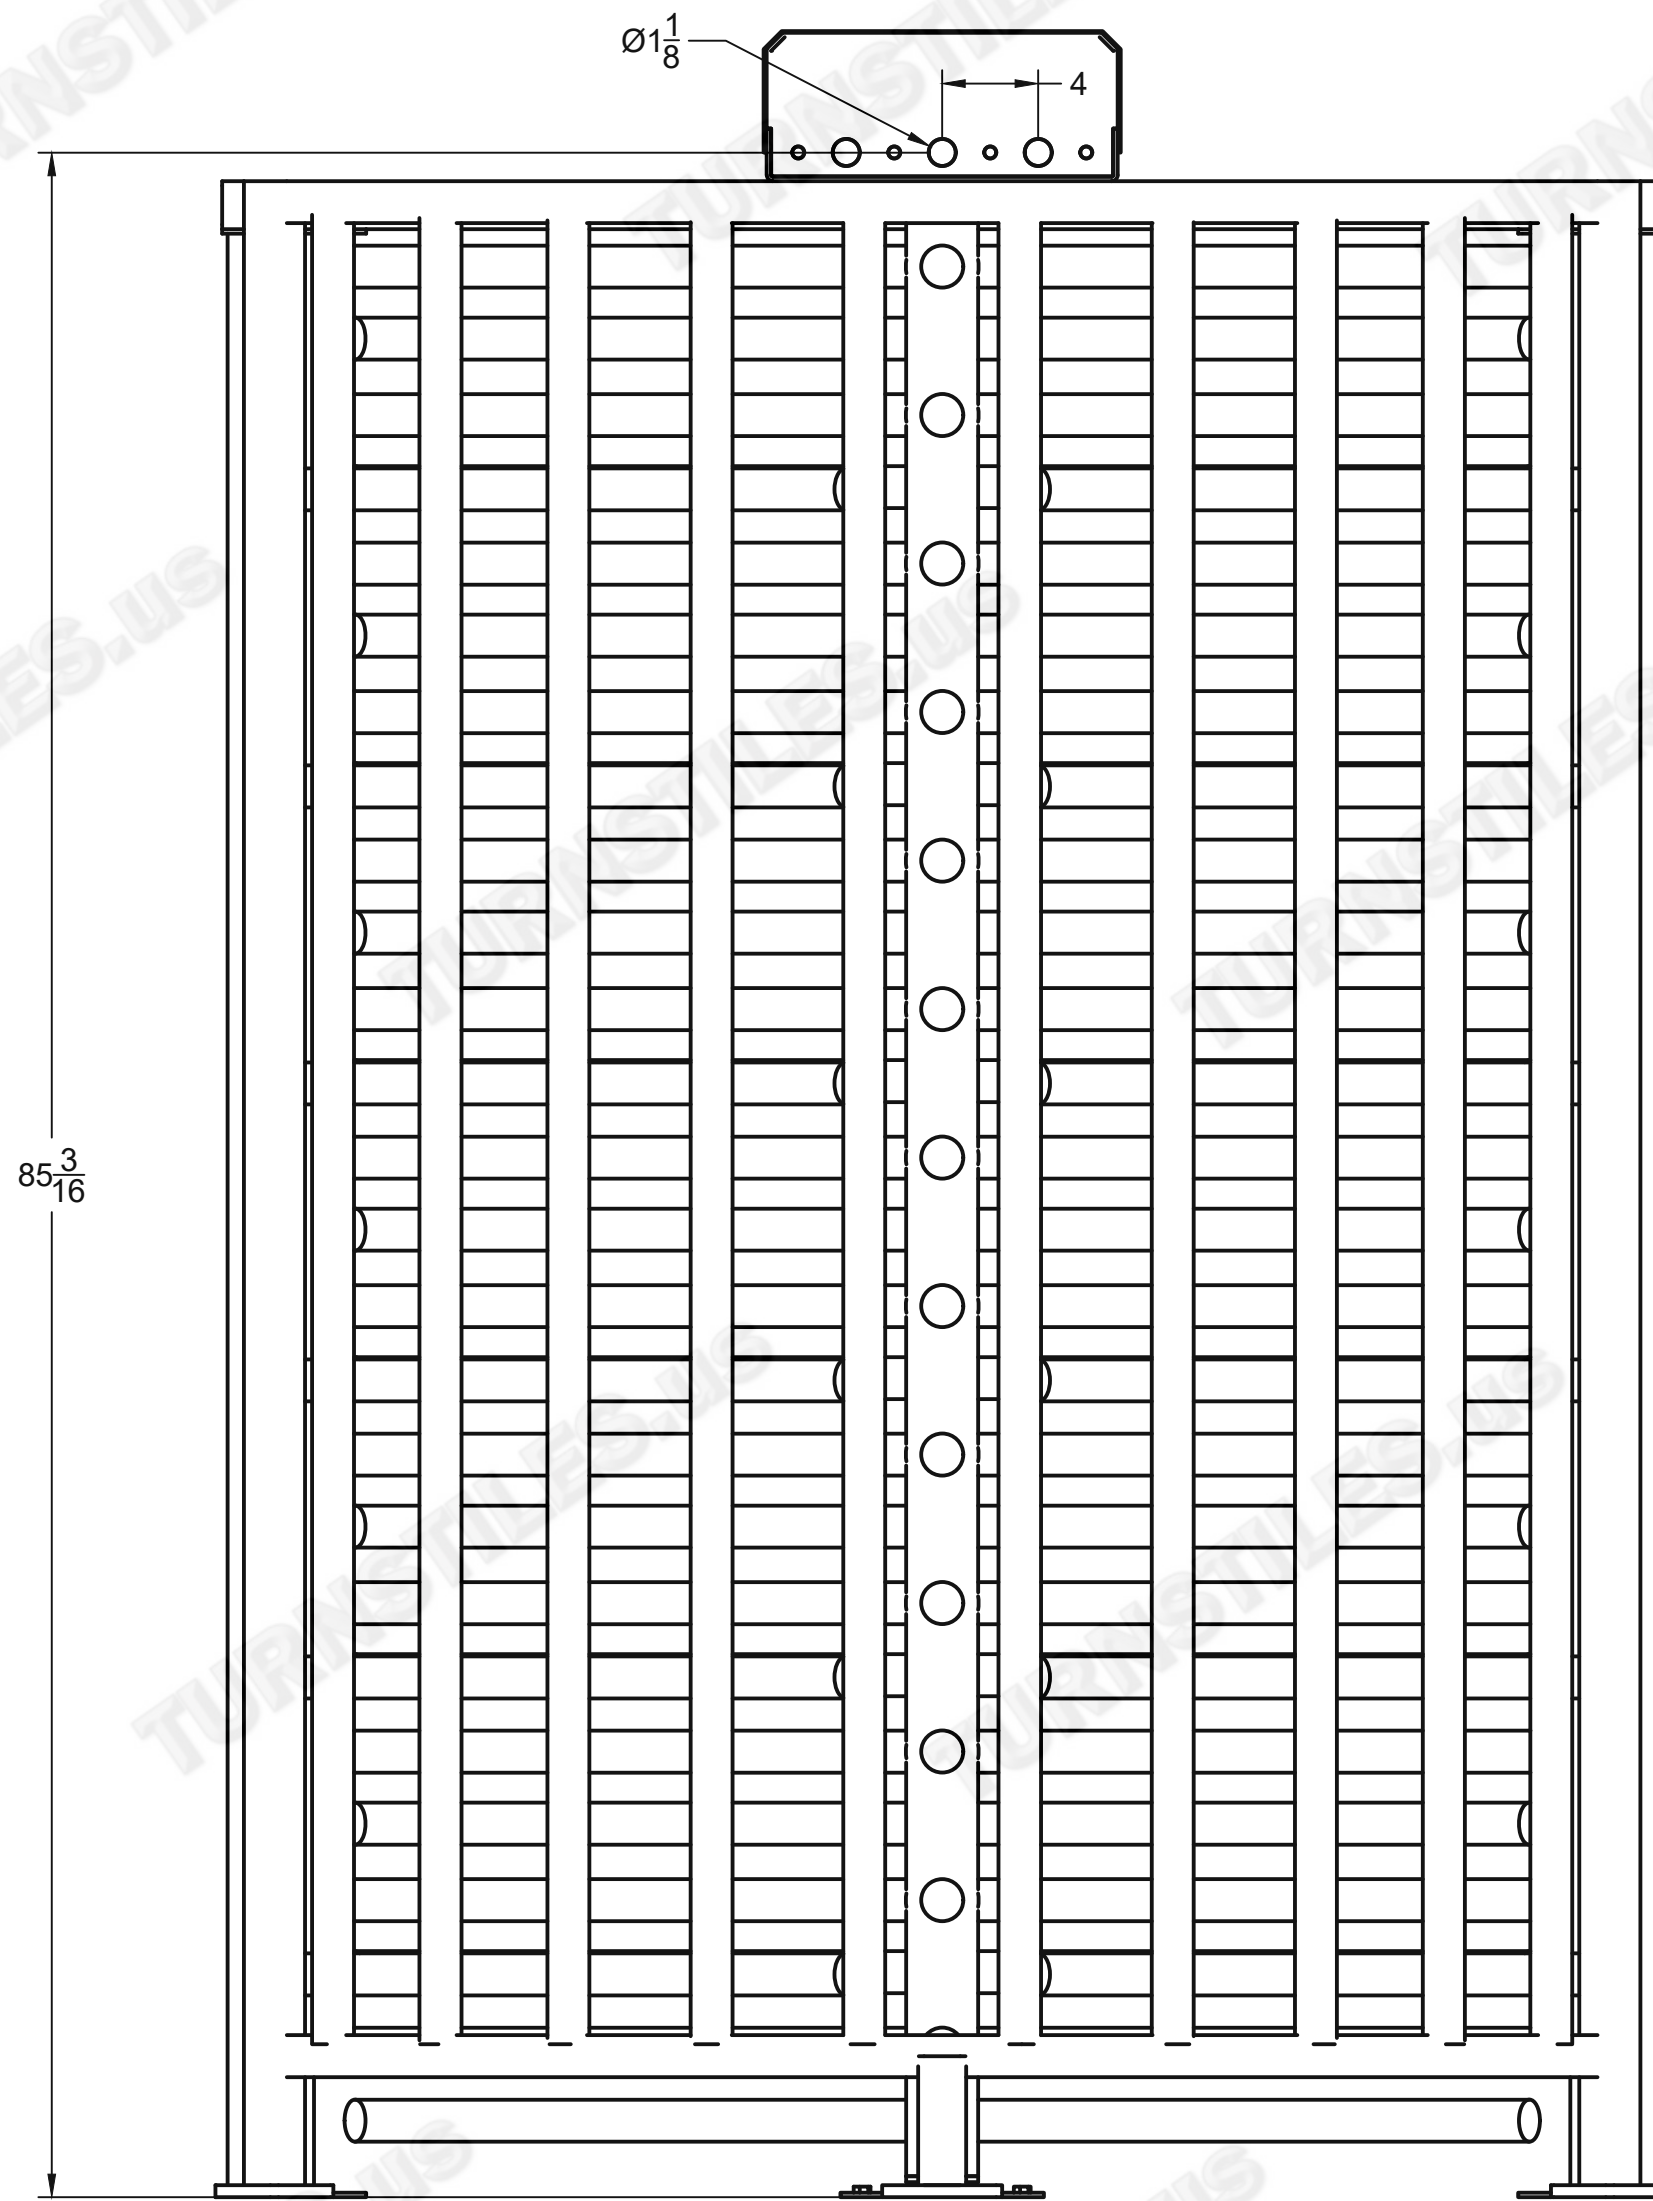

* DIMENSIONS MAY VARY IN ACTUAL INSTALLATION - FABRICATION CHANGES RESERVED - SIMILAR EQUIPMENT MAY BE SUBSTITUTED *

FIRST DRAWN	BY
11-02-22	JM
REVISED	BY

COPYRIGHT © TURNSTILES.US
Copyright © Turnstiles.us All rights reserved. Reproduction or translation of this work without the express written permission of TURNSTILES.US is unlawful and is an infringement of intellectual property belonging to TURNSTILES.US.
All drawings and/or designs are restricted for use exclusively with a purchase, installation, and/or support from Turnstiles.us. Any other use of these materials is a violation of copyright law. Request for additional information should be addressed to the Legal Department, Turnstiles.us.

TURNSTILES.US
www.TURNSTILES.us
Call 303 670 1099 * Text 303 918 9787
patrick.mcallister@turnstiles.us

Equipment Detail and Dimensions	
AG Series CONDUIT HEIGHT Detail and Dimensions	
DWG	AG Series Conduit Height Dimensions
DATE	11-02-22
SHEET - 1 OF 1	

AUTHORIZED SIGNATURE: _____ DATE: ___ / ___ / ___