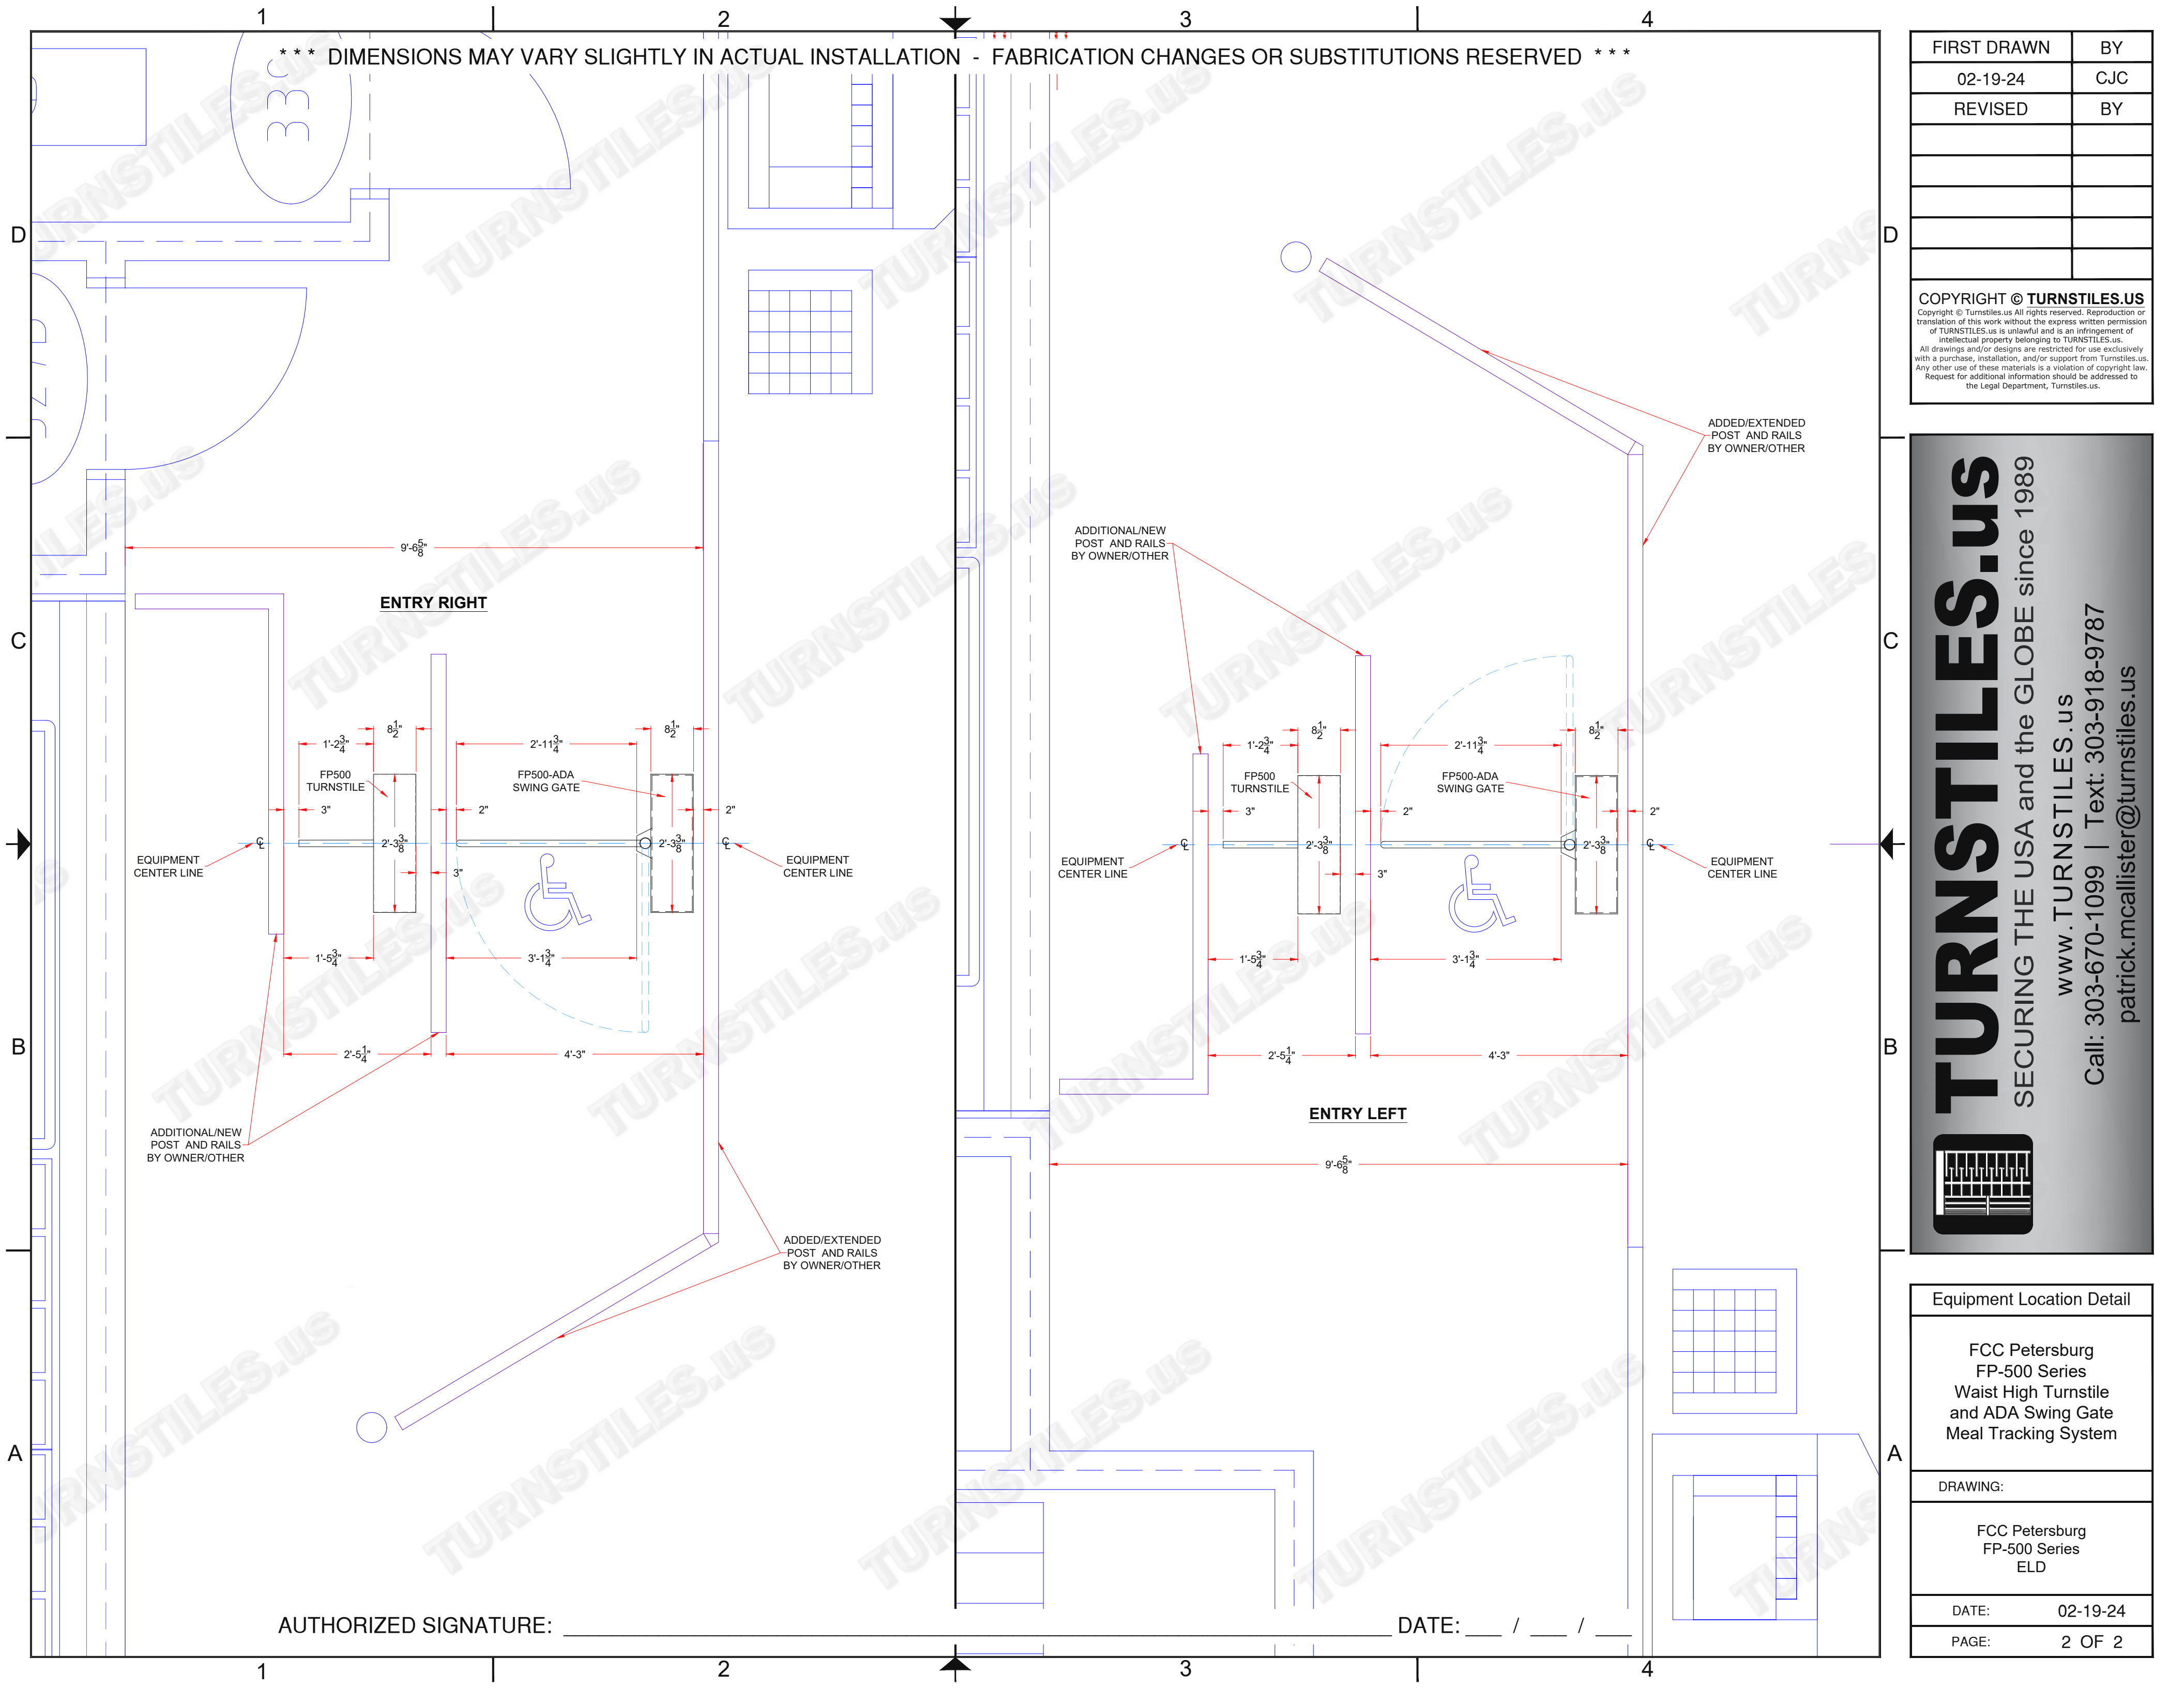

*** DIMENSIONS MAY VARY SLIGHTLY IN ACTUAL INSTALLATION - FABRICATION CHANGES OR SUBSTITUTIONS RESERVED ***

FIRST DRAWN	BY
02-19-24	CJC
REVISED	BY
COPYRIGHT © TURNSTILES.US Copyright © Turnstiles.us All rights reserved. Reproduction or translation of this work without the express written permission of TURNSTILES.US is unlawful and is an infringement of intellectual property belonging to TURNSTILES.US. All drawings and/or designs are restricted for use exclusively with a purchase, installation, and/or support from Turnstiles.us. Any other use of these materials is a violation of copyright law. Request for additional information should be addressed to the Legal Department, Turnstiles.us.	

TURNSTILES.US
SECURING THE USA and the GLOBE since 1989
www.TURNSTILES.us
Call: 303-670-1099 | Text: 303-918-9787
patrick.mcallister@turnstiles.us

Equipment Location Detail	
FCC Petersburg FP-500 Series Waist High Turnstile and ADA Swing Gate Meal Tracking System	
DRAWING:	FCC Petersburg FP-500 Series ELD
DATE:	02-19-24
PAGE:	2 OF 2

AUTHORIZED SIGNATURE: _____

DATE: ___ / ___ / ___