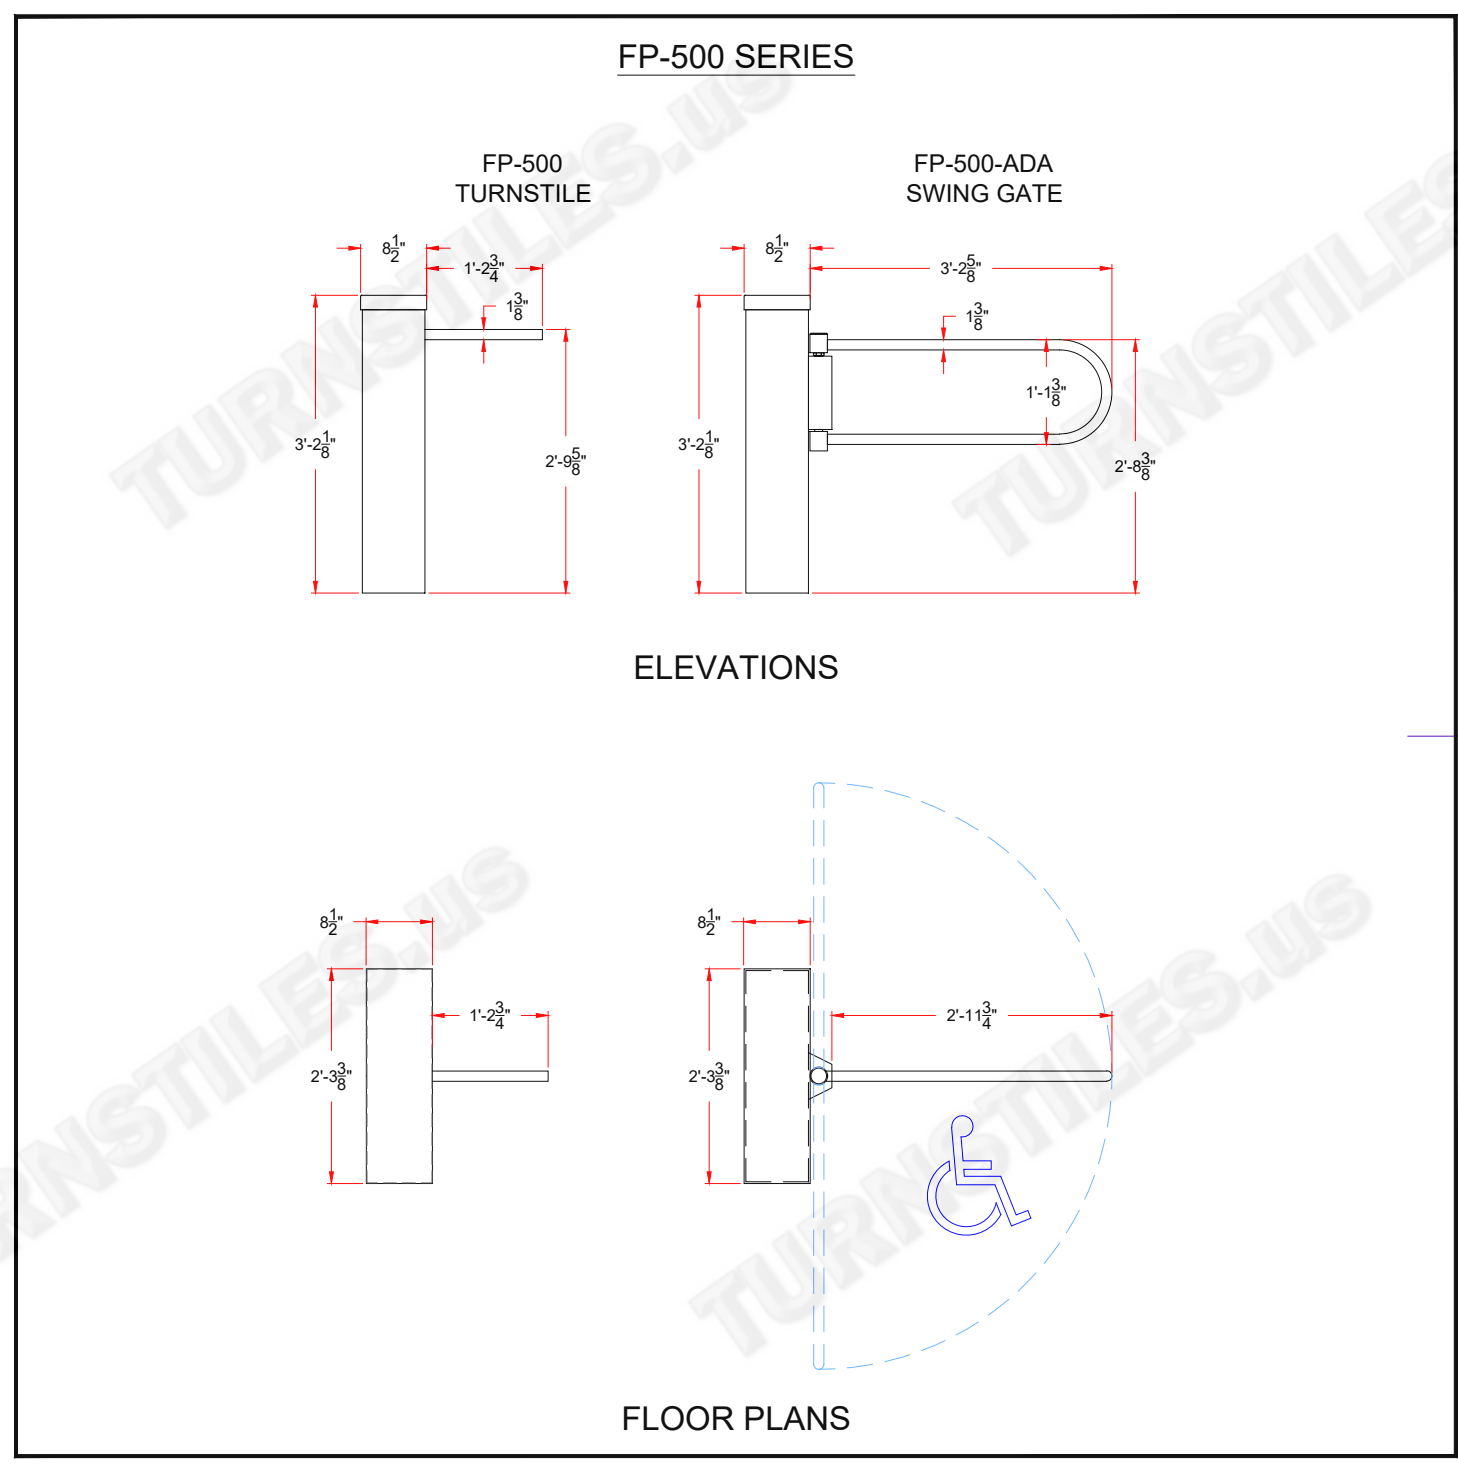

FIRST DRAWN	BY
02-19-24	CJC
REVISED	BY

TURNSTILES.US
SECURING THE USA and the GLOBE since 1989
www.TURNSTILES.us
Call: 303-670-1099 | Text: 303-918-9787
patrick.mcallister@turnstiles.us

Equipment Location Detail	
FCC Petersburg FP-500 Series Waist High Turnstile and ADA Swing Gate Meal Tracking System	
DRAWING:	FCC Petersburg FP-500 Series ELD
DATE:	02-19-24
PAGE:	1 OF 2

AUTHORIZED SIGNATURE: _____

DATE: ___ / ___ / ___