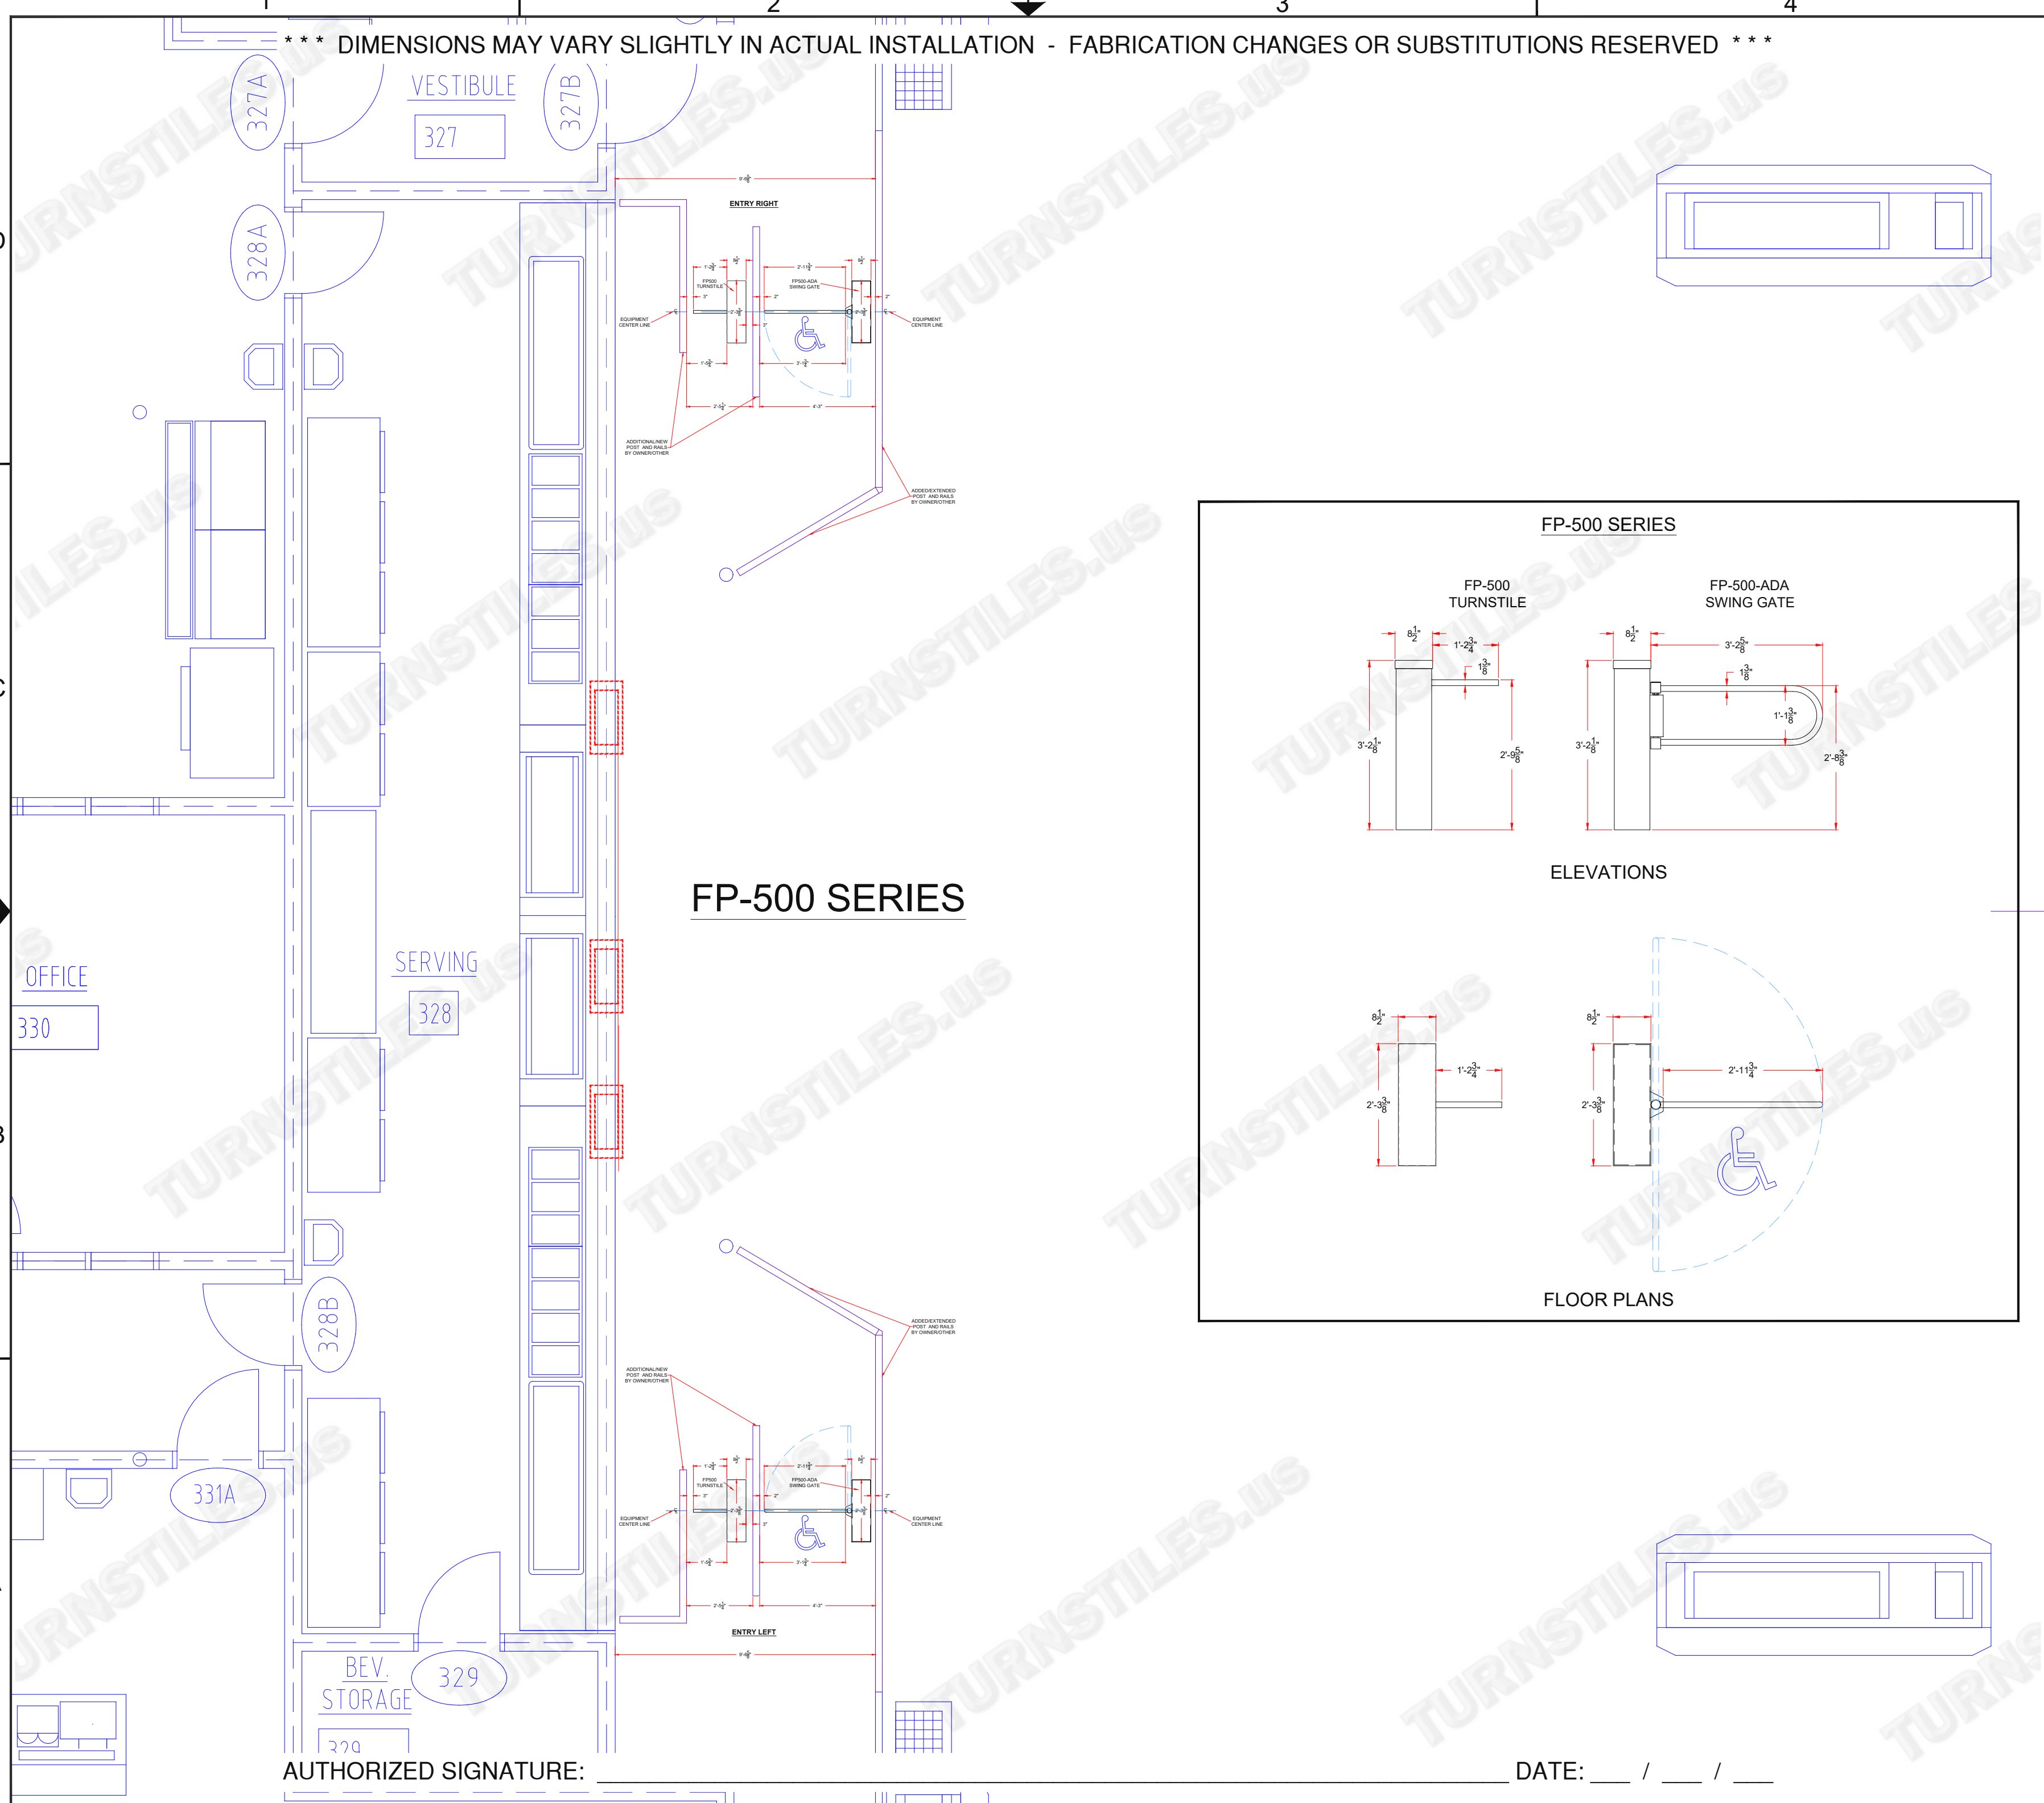

*** DIMENSIONS MAY VARY SLIGHTLY IN ACTUAL INSTALLATION - FABRICATION CHANGES OR SUBSTITUTIONS RESERVED ***

FP-500 SERIES