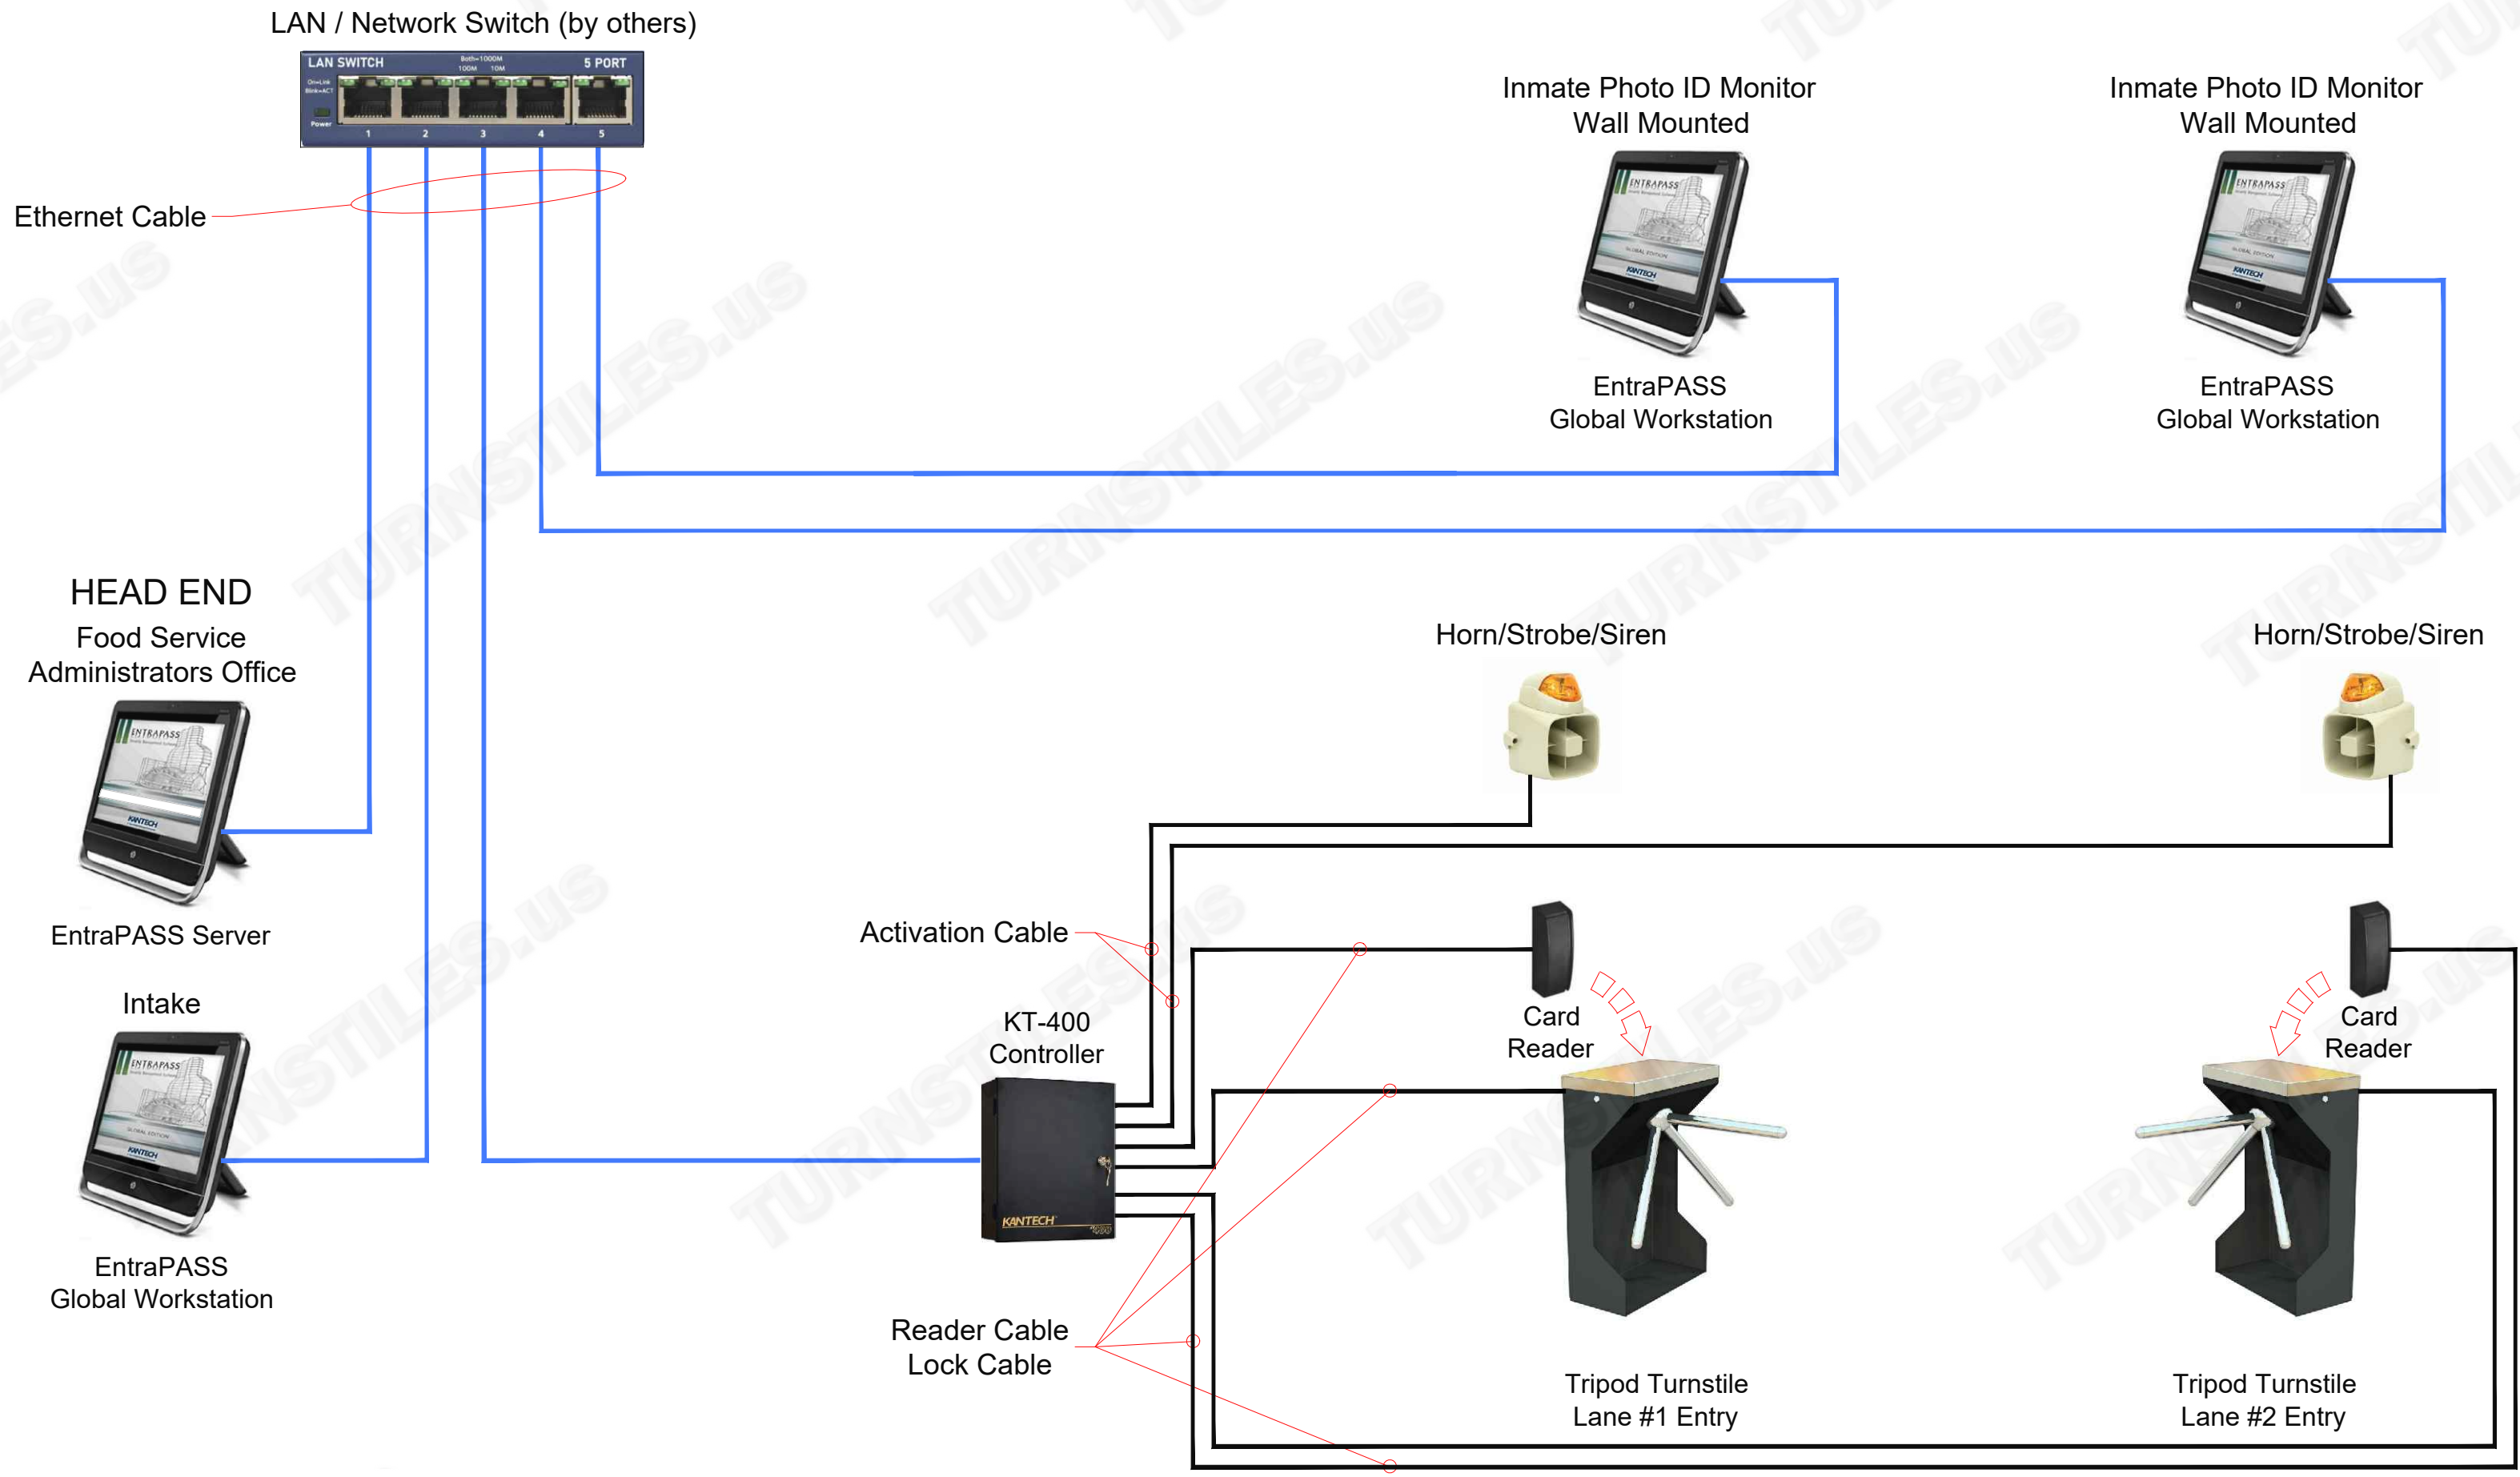

Depiction shows Entrapass communication and/or connections, and it is implied that all equipment has required powering (VAC or VDC).
 (Equipment Images Not To Scale)

TURNSTILES.US

www.TURNSTILES.us
 Call 303 670 1099 * Text 303 918 9787
 patrick.mcallister@turnstiles.us

One-Line Diagram	
GSA - Federal Correctional Institution Oxford, WI., for Server and Workstations with Tripod Turnstiles, KT-400 Controller, and Horn/Strobe/Sirens	
DWG	GSA - Federal Correctional Institution Oxford, WI Entrapass One Line Diagram
DATE	11-30-22
SHEET - 1 OF 1	