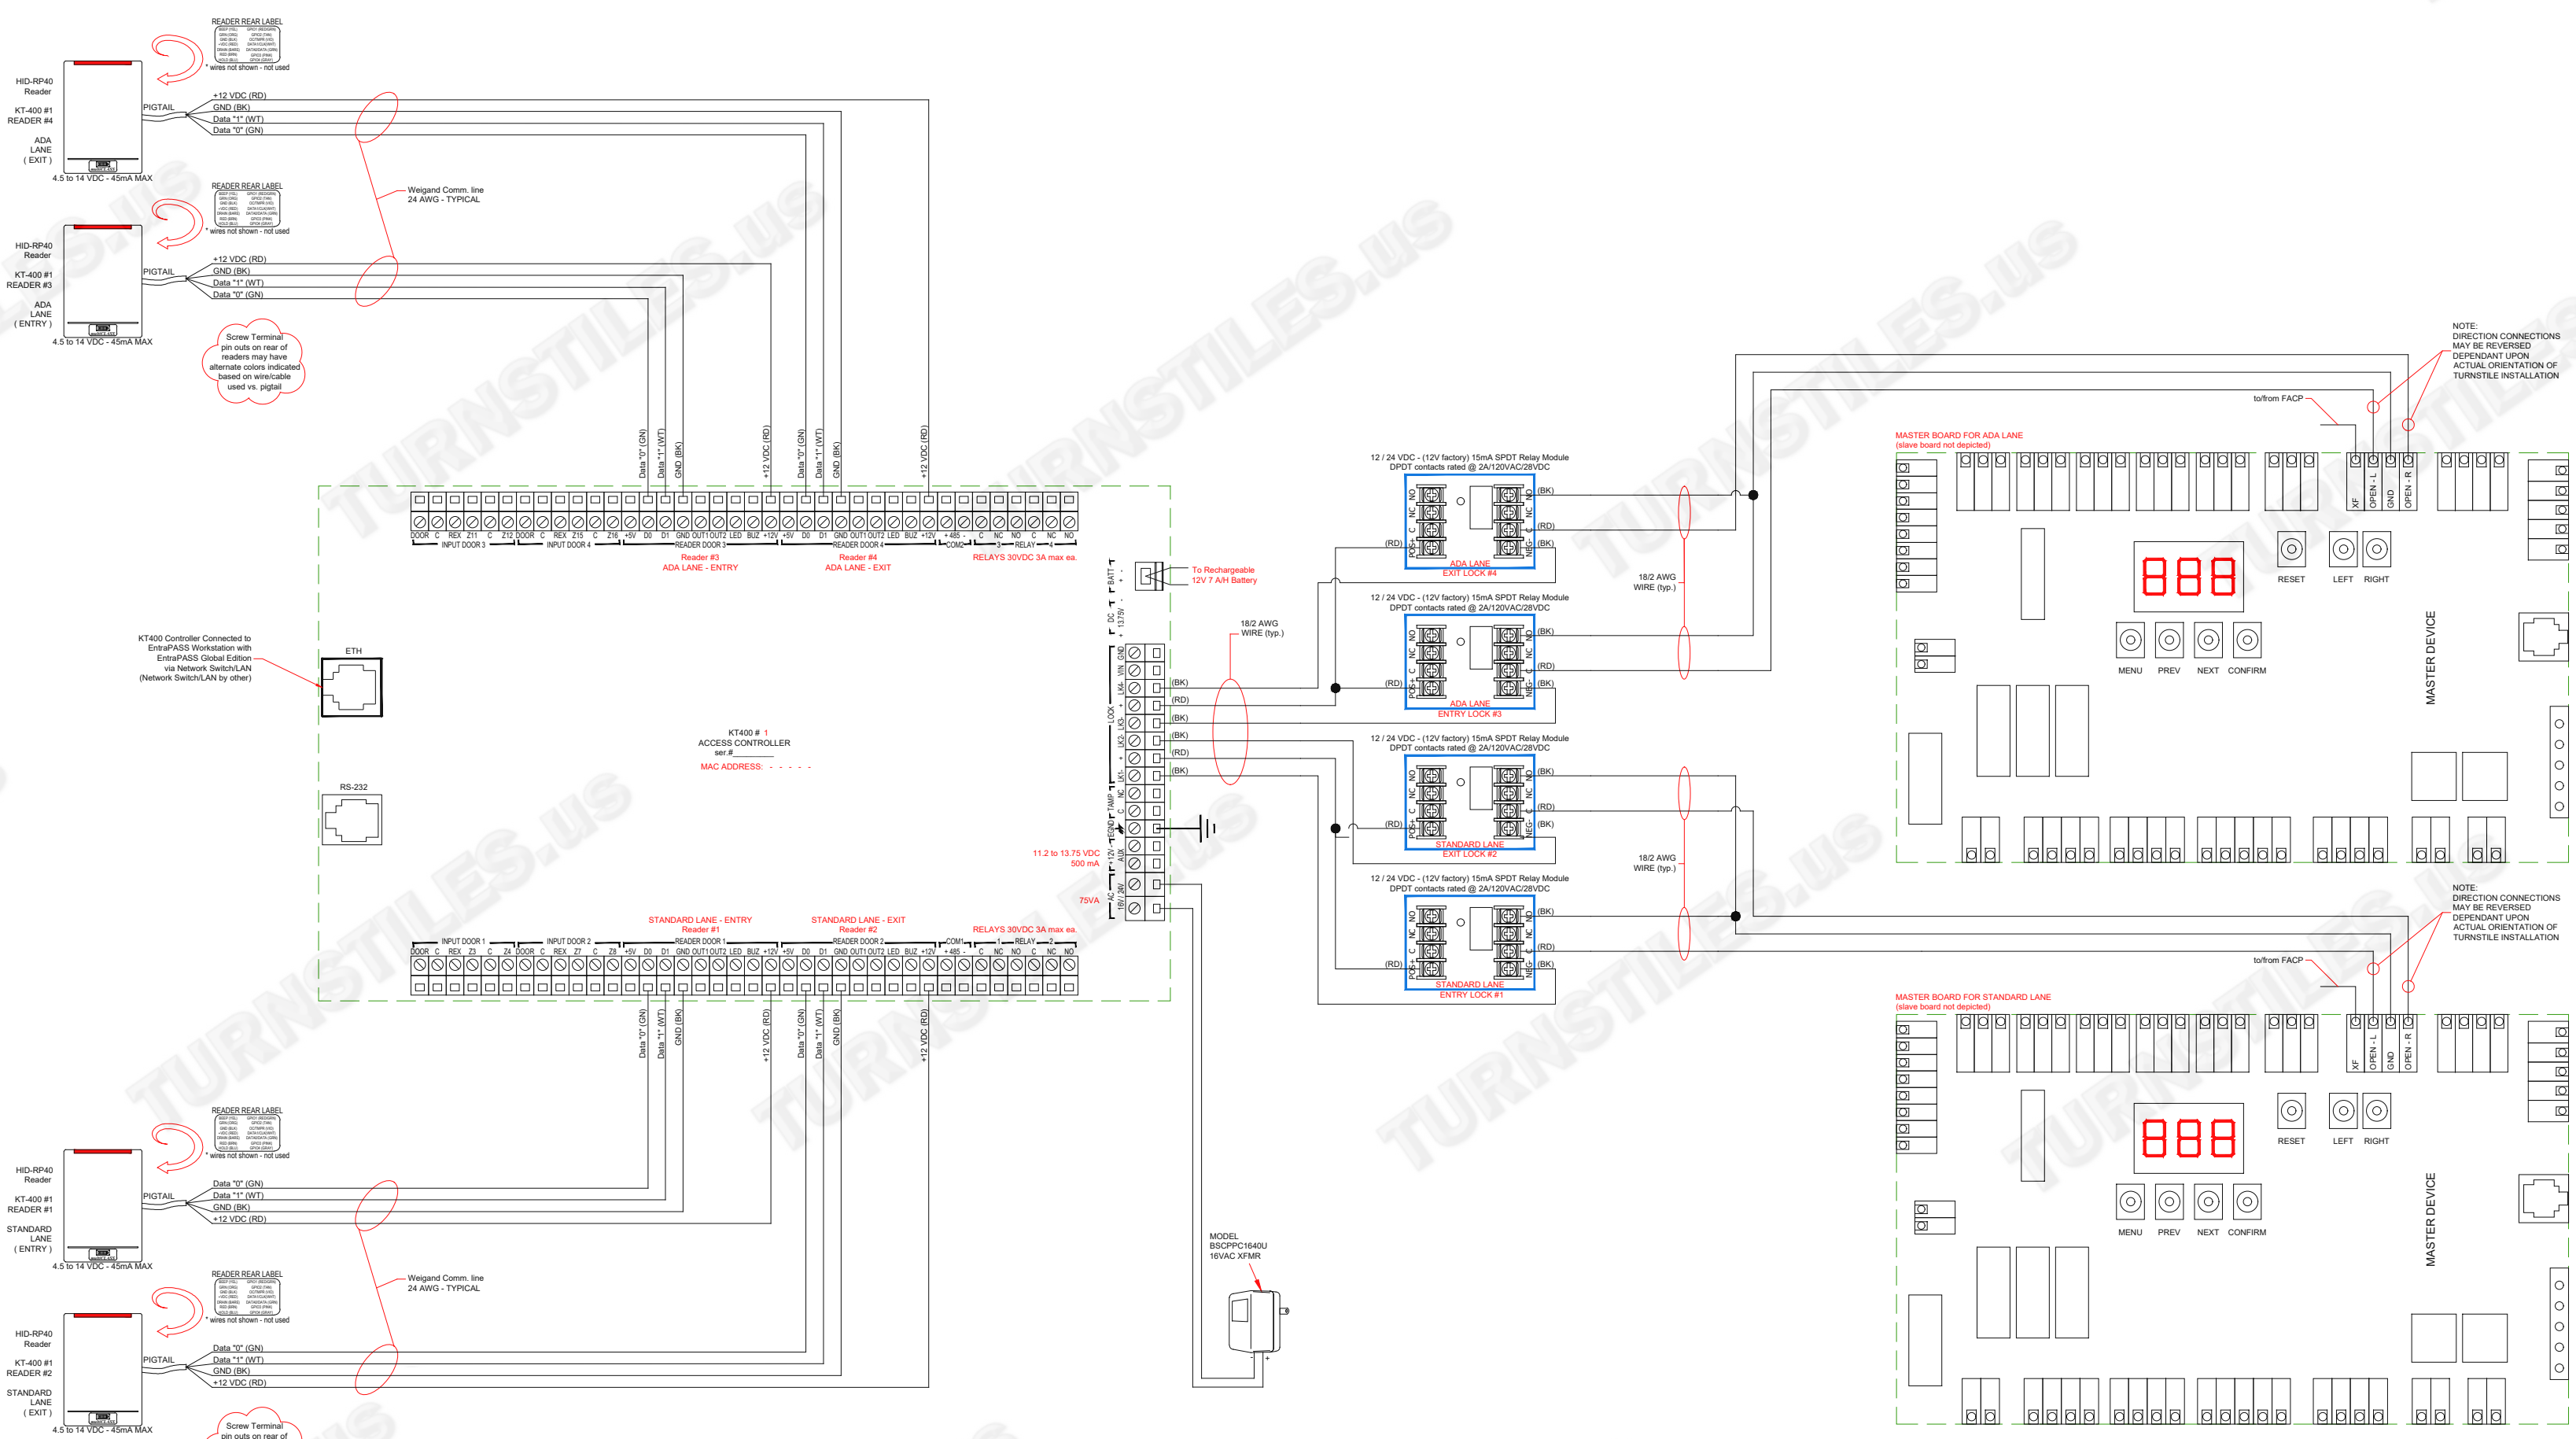

* DIMENSIONS MAY VARY SLIGHTLY IN ACTUAL INSTALLATION - FABRICATION CHANGES OR SUBSTITUTIONS RESERVED *

FIRST DRAWN	BY
04-19-23	CJC
REVIEWED	BY
04-24-23	UIM

COPYRIGHT © TURNSTILES.US
 Copyright © Turnstiles.us All rights reserved. Reproduction or translation of this work without the express written permission of Turnstiles.us is unlawful and is an infringement of intellectual property belonging to Turnstiles.us. All drawings and/or designs are restricted for use exclusively with a purchase, installation, and/or support from Turnstiles.us. Any other use of these materials is a violation of copyright law. Request for additional information should be addressed to the Legal Department, Turnstiles.us.

TURNSTILES.US
 www.TURNSTILES.us
 Call 303 670 1099 * Text 303 918 9787
 patrick.mcallister@turnstiles.us

SCHEMATIC	
ARCO / MURRAY 311 W HURON CHICAGO, IL TUSDS 7200 SPEED GATES Wiring Diagram	
DWG	ARCO / MURRAY TUSDS 7200 SPEED GATES SCH
DATE	04-24-23
SHEET - 1 OF 1	