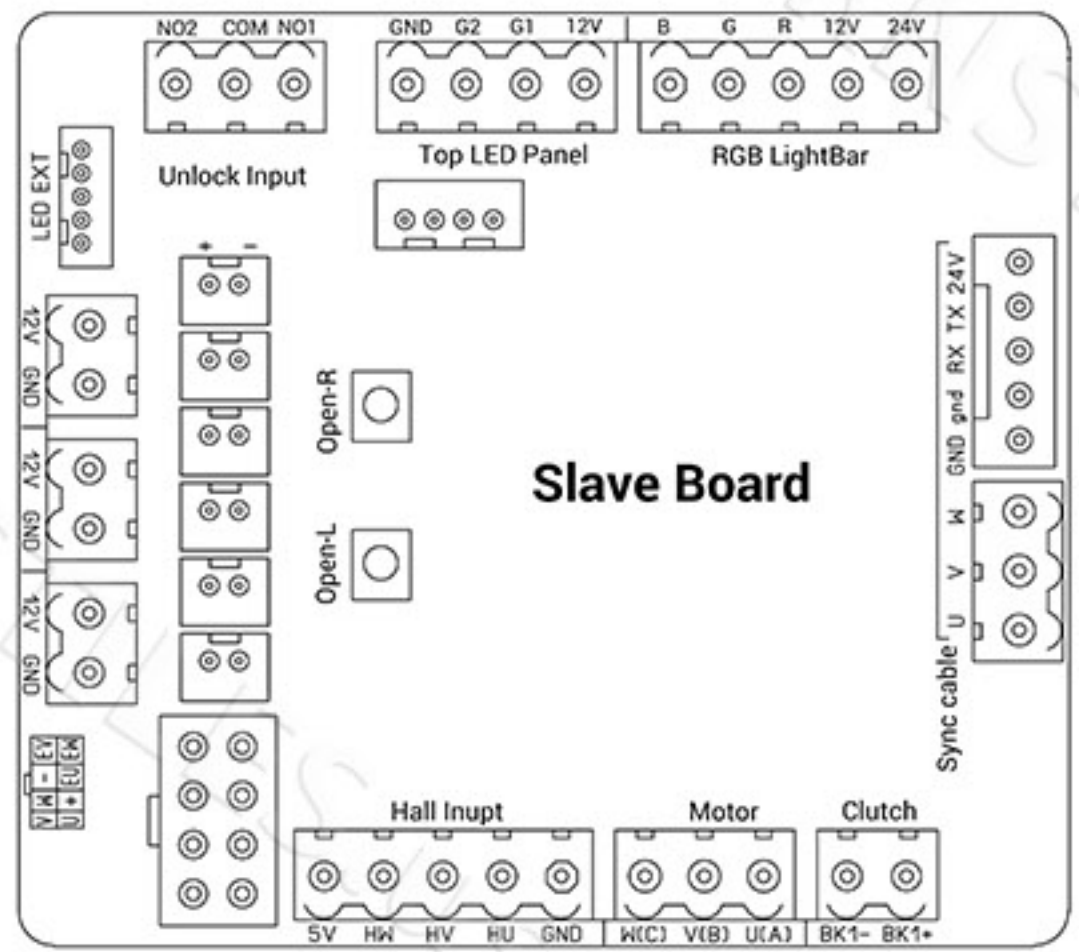

1

2

3

4

FIRST DRAWN	BY
04/19/2023	RJI
REVISED	BY

COPYRIGHT © TURNSTILES.US
Copyright © Turnstiles.us All rights reserved. Reproduction or translation of this work without the express written permission of TURNSTILES.us is unlawful and is an infringement of intellectual property belonging to TURNSTILES.us. All drawings and/or designs are restricted for use exclusively with a purchase, installation, and/or support from Turnstiles.us. Any other use of these materials is a violation of copyright law. Request for additional information should be addressed to the Legal Department, Turnstiles.us.

TURNSTILES.US
www.TURNSTILES.us
Call 303 670 1099 * Text 303 918 9787
patrick.mcallister@turnstiles.us

www.TURNSTILES.us
TUSDSN-80
Speed Gate
Wiring Diagram

DWG	TUSDSN-80 Wiring Diagram
DATE	04/19/2023
SHEET 1 OF 2	

Emergency = Normally Open

Sync Line

AUTHORIZED SIGNATURE: _____ DATE: ___/___/___

1

2

3

4

D

D

C

C

B

B

A

A