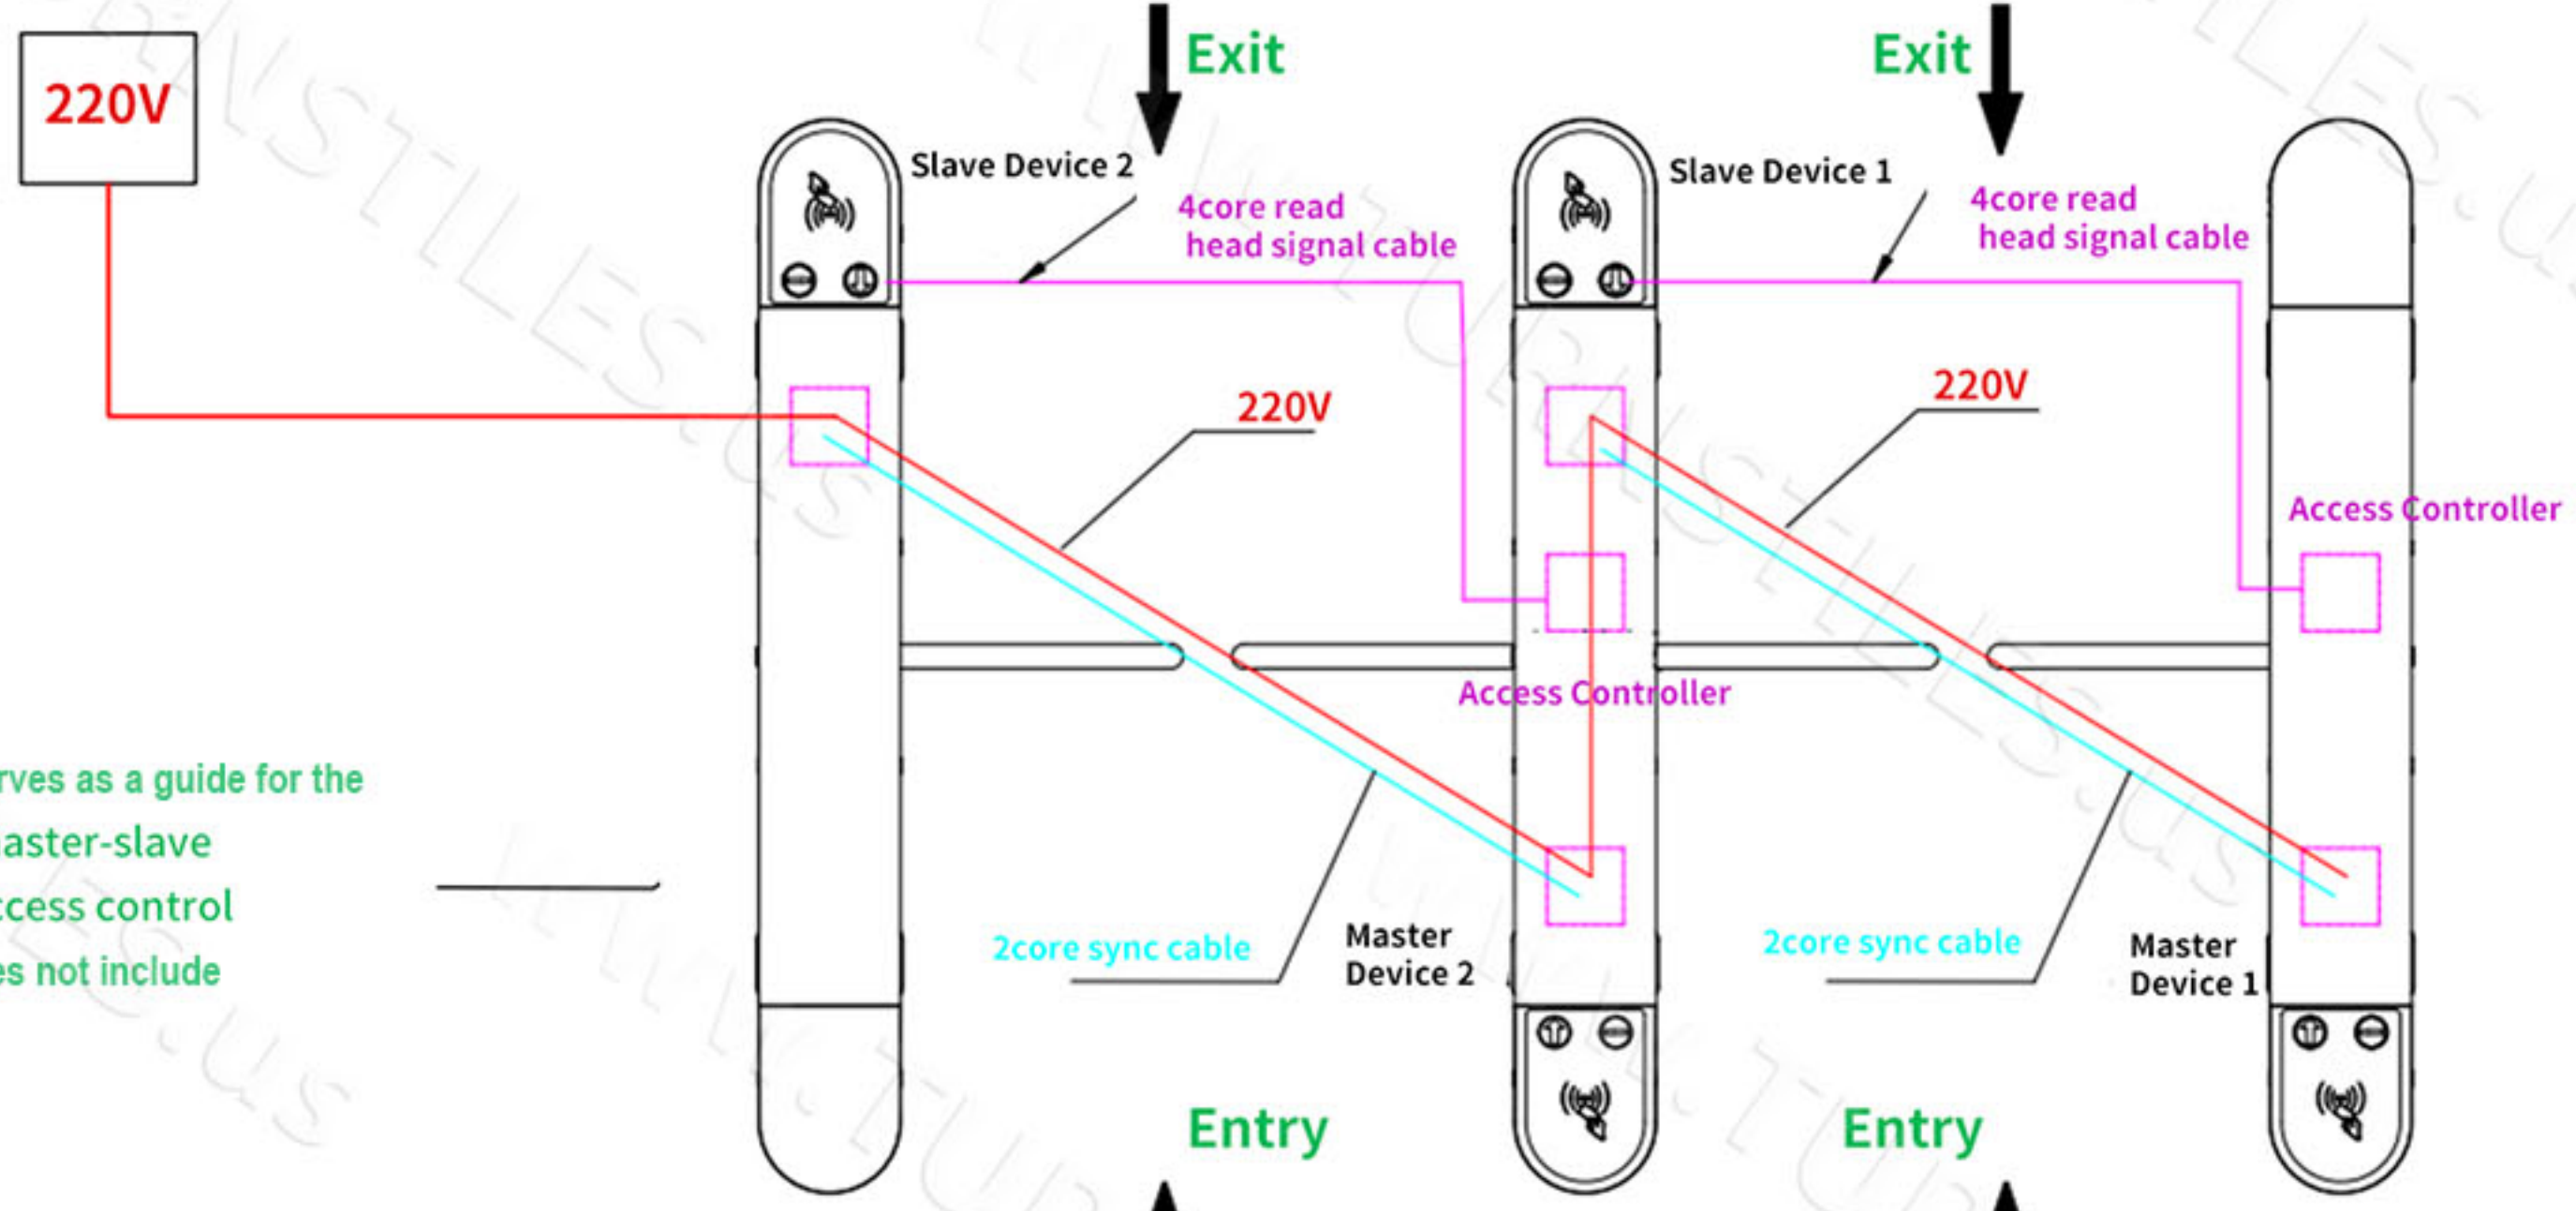

Emergency = Normally Open

Sync Line

AUTHORIZED SIGNATURE: \_\_\_\_\_ DATE: \_\_\_/\_\_\_/\_\_\_

1

2

3

4

D

Remark: this picture only serves as a guide for the power supply to the gate, master-slave synchronization line, and access control system cable connection. Does not include access control system.

- 1 PVC tube, 1sync cable
- 1 PVC tube, 1power cable(RVV 3\*1.0)
- 1 PVC tube, 1read head signal cable (RVVP 4\*0.5)