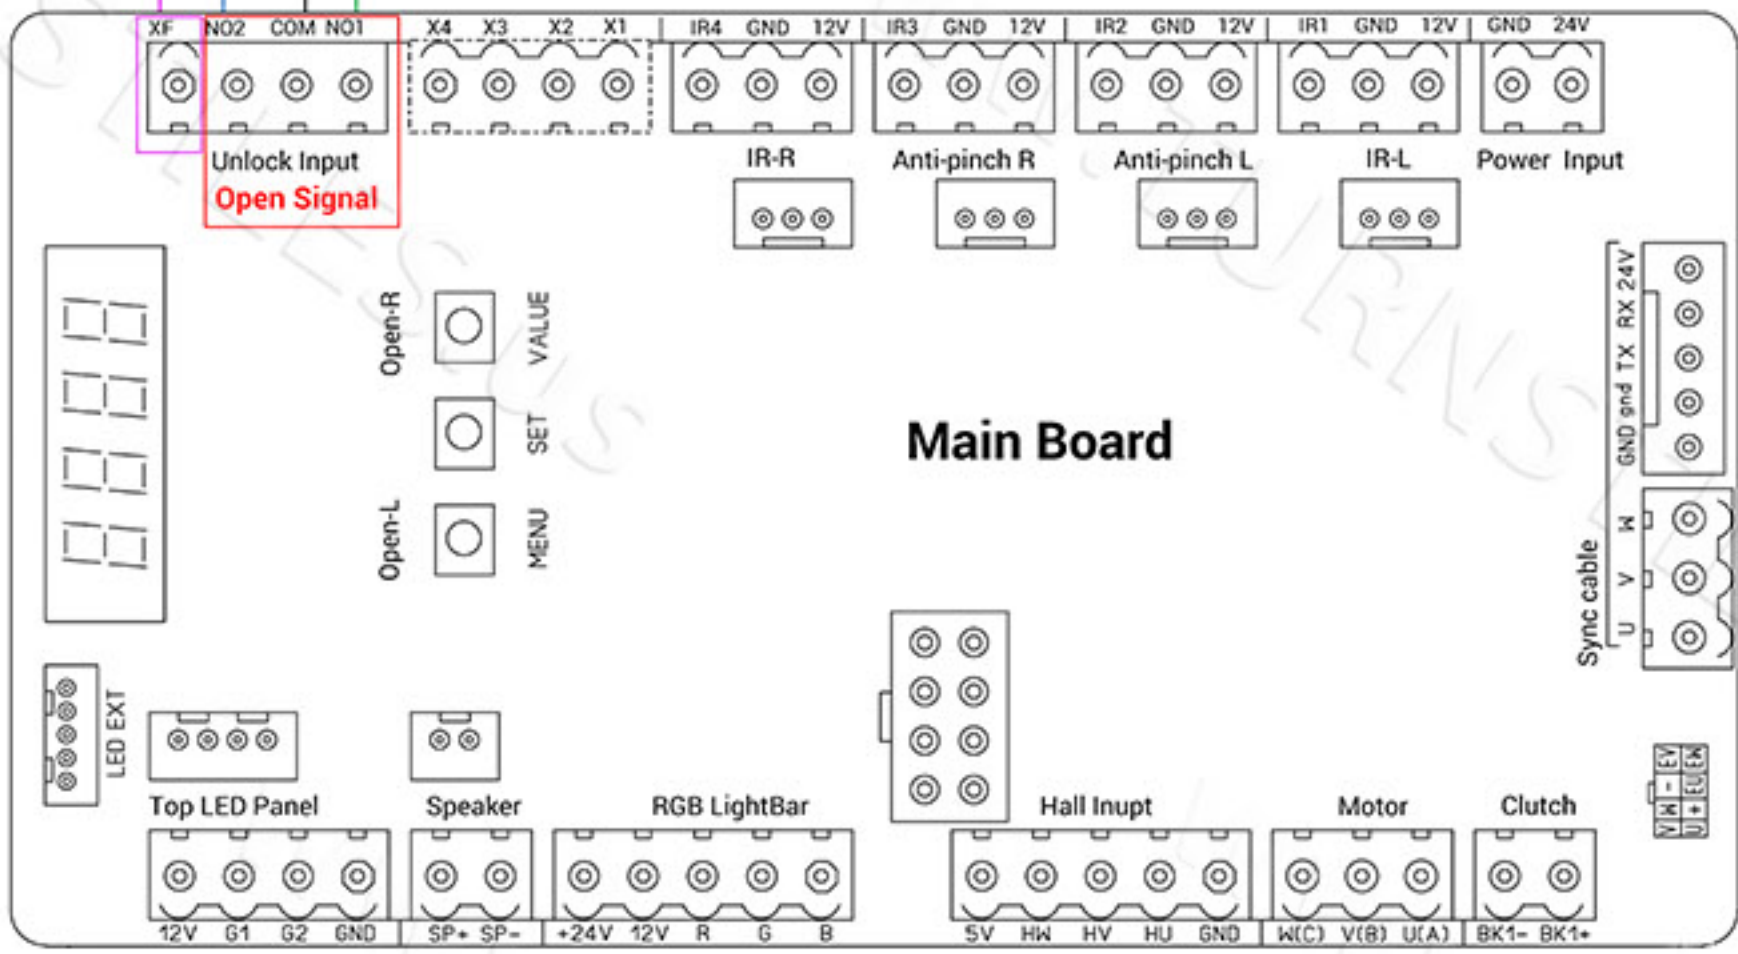

1

2

3

4

FIRST DRAWN	BY
04/19/2023	RJI
REVISED	BY

COPYRIGHT © TURNSTILES.US
Copyright © Turnstiles.us All rights reserved. Reproduction or translation of this work without the express written permission of TURNSTILES.us is unlawful and is an infringement of intellectual property belonging to TURNSTILES.us. All drawings and/or designs are restricted for use exclusively with a purchase, installation, and/or support from Turnstiles.us. Any other use of these materials is a violation of copyright law. Request for additional information should be addressed to the Legal Department, Turnstiles.us.

TURNSTILES.US
www.TURNSTILES.us
Call 303 670 1099 * Text 303 918 9787
patrick.mcallister@turnstiles.us

www.TURNSTILES.us
TUSDSN-80
Speed Gate
Wiring Diagram

DWG	TUSDSN-80 Wiring Diagram
DATE	04/19/2023
SHEET 1 OF 2	

Emergency = Normally Open

Sync Line

AUTHORIZED SIGNATURE: _____ DATE: ___/___/___

1

2

3

4

D

D

C

C

B

B

A

A