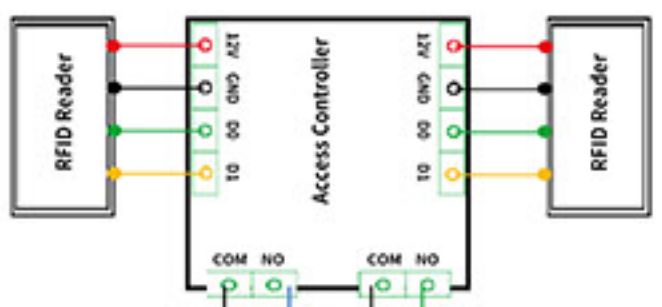

1

2

3

4

FIRST DRAWN	BY
04/19/2023	RJI
REVISED	BY

COPYRIGHT © TURNSTILES.US
Copyright © Turnstiles.us All rights reserved. Reproduction or translation of this work without the express written permission of TURNSTILES.us is unlawful and is an infringement of intellectual property belonging to TURNSTILES.us. All drawings and/or designs are restricted for use exclusively with a purchase, installation, and/or support from Turnstiles.us. Any other use of these materials is a violation of copyright law. Request for additional information should be addressed to the Legal Department, Turnstiles.us.

TURNSTILES.US
www.TURNSTILES.us
Call 303 670 1099 * Text 303 918 9787
patrick.mcallister@turnstiles.us

www.TURNSTILES.us
TUSDSN-80
Speed Gate
Wiring Diagram

DWG	TUSDSN-80 Wiring Diagram
DATE	04/19/2023
SHEET 1 OF 2	

Emergency = Normally Open

Sync Line

AUTHORIZED SIGNATURE: _____ DATE: ___/___/___

1

2

3

4

D

D

C

C

B

B

A

A