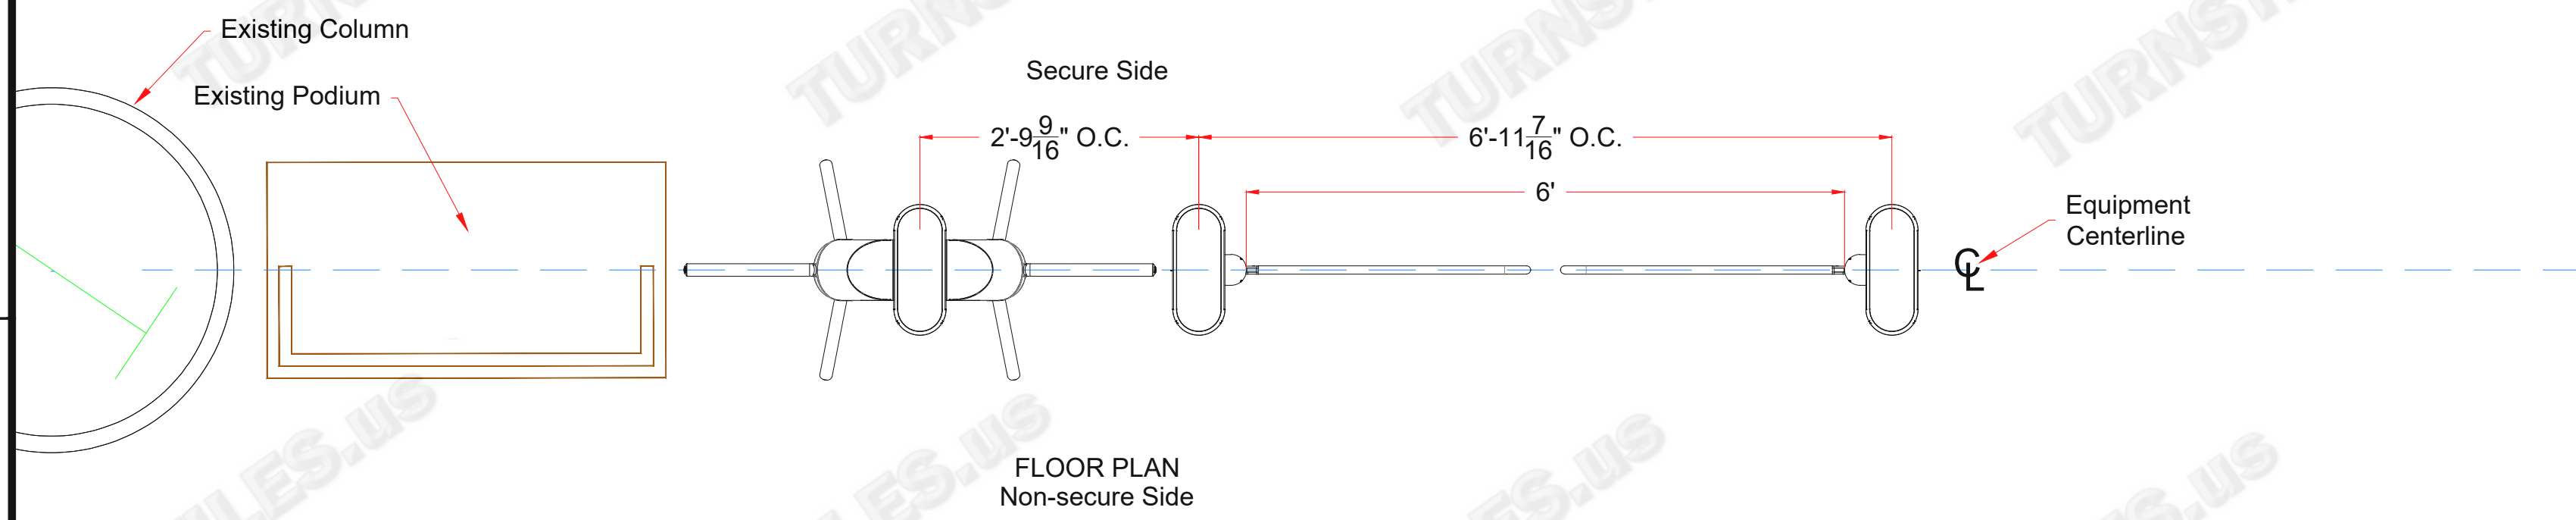

*** DIMENSIONS MAY VARY SLIGHTLY IN ACTUAL INSTALLATION - FABRICATION CHANGES OR SUBSTITUTIONS RESERVED ***

Guest Safety Rotunda Entrance

FIRST DRAWN	BY
09-08-23	CJC
REVISED	BY
09-15-23	CJC
09-19-23	CJC
COPYRIGHT © TURNSTILES.US Copyright © Turnstiles.us All rights reserved. Reproduction or translation of this work without the express written permission of TURNSTILES.US is unlawful and is an infringement of intellectual property belonging to TURNSTILES.US. All drawings and/or designs are restricted for use exclusively with a purchase, installation, and/or support from Turnstiles.us. Any other use of these materials is a violation of copyright law. Request for additional information should be addressed to the Legal Department, Turnstiles.us.	

AUTHORIZED SIGNATURE: _____ DATE: ___ / ___ / ___

TURNSTILES.US
www.TURNSTILES.us
Call 303 670 1099 * Text 303 918 9787
patrick.mcallister@turnstiles.us

Equipment Location Detail	
Harrah's Cherokee Casino Catrax Go Series Go Uno, Go Duo, Go Clip,	
DWG	Harrah's Cherokee Casino Catrax Go Series ELD REV A
09-19-23	
SHEET - 2 OF 5