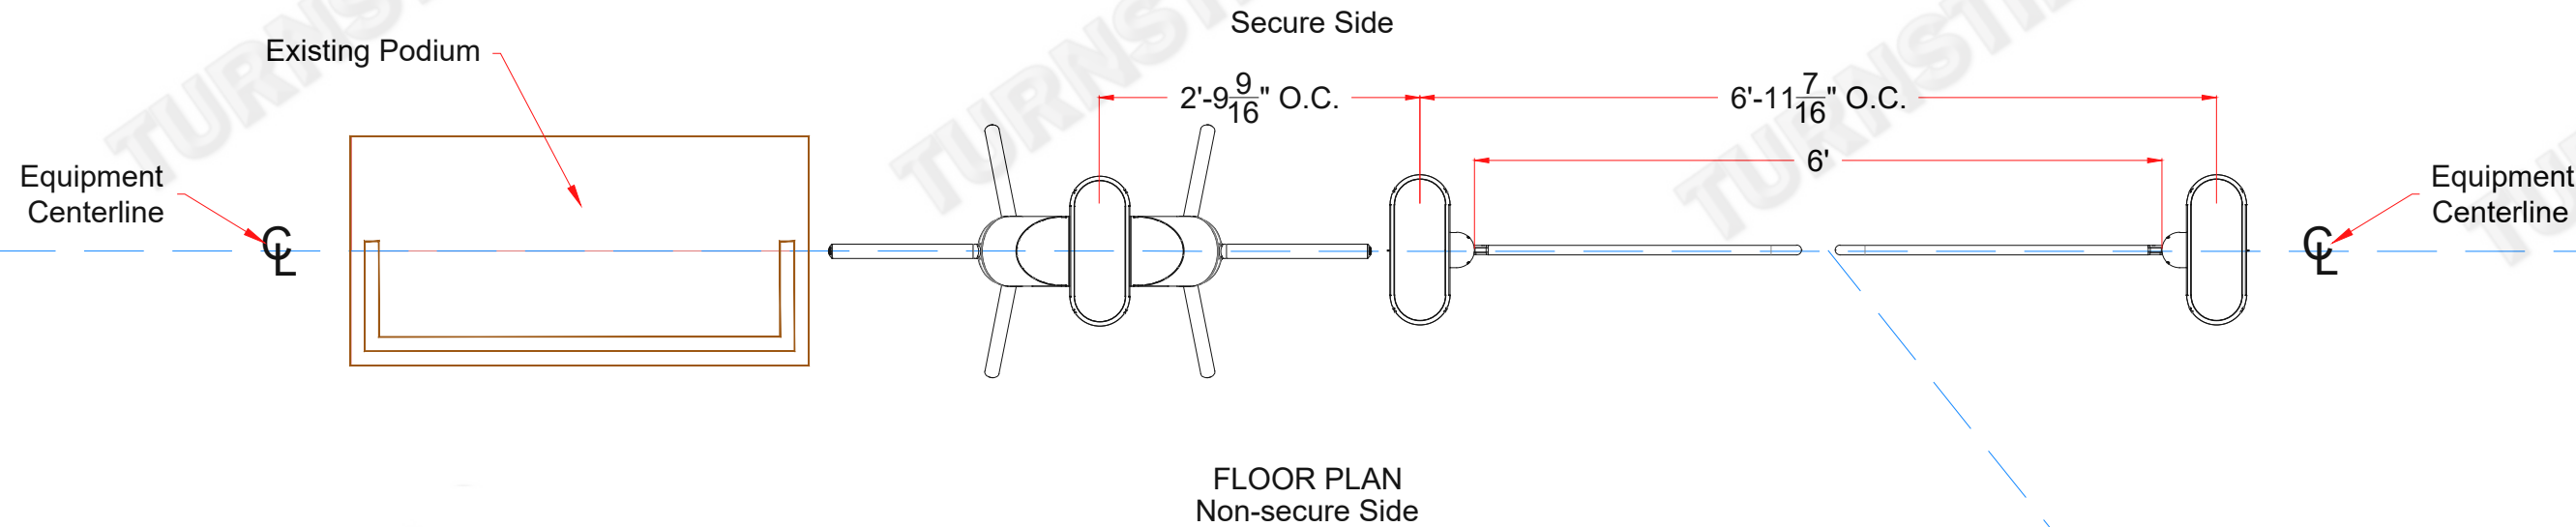

*** DIMENSIONS MAY VARY SLIGHTLY IN ACTUAL INSTALLATION - FABRICATION CHANGES OR SUBSTITUTIONS RESERVED ***

River Valley Entrance

ESCALATOR
CA-S-2
110 SF
ESCALATOR

AUTHORIZED SIGNATURE: _____

DATE: ___ / ___ / ___

FIRST DRAWN	BY
09-08-23	CJC
REVISED	BY
09-15-23	CJC
09-19-23	CJC

TURNSTILES.US
www.TURNSTILES.us
Call 303 670 1099 * Text 303 918 9787
patrick.mcallister@turnstiles.us

Equipment Location Detail	
Harrah's Cherokee Casino Catrax Go Series Go Uno, Go Duo, Go Clip,	
DWG	Harrah's Cherokee Casino Catrax Go Series ELD REV A
09-19-23	
SHEET - 5 OF 5