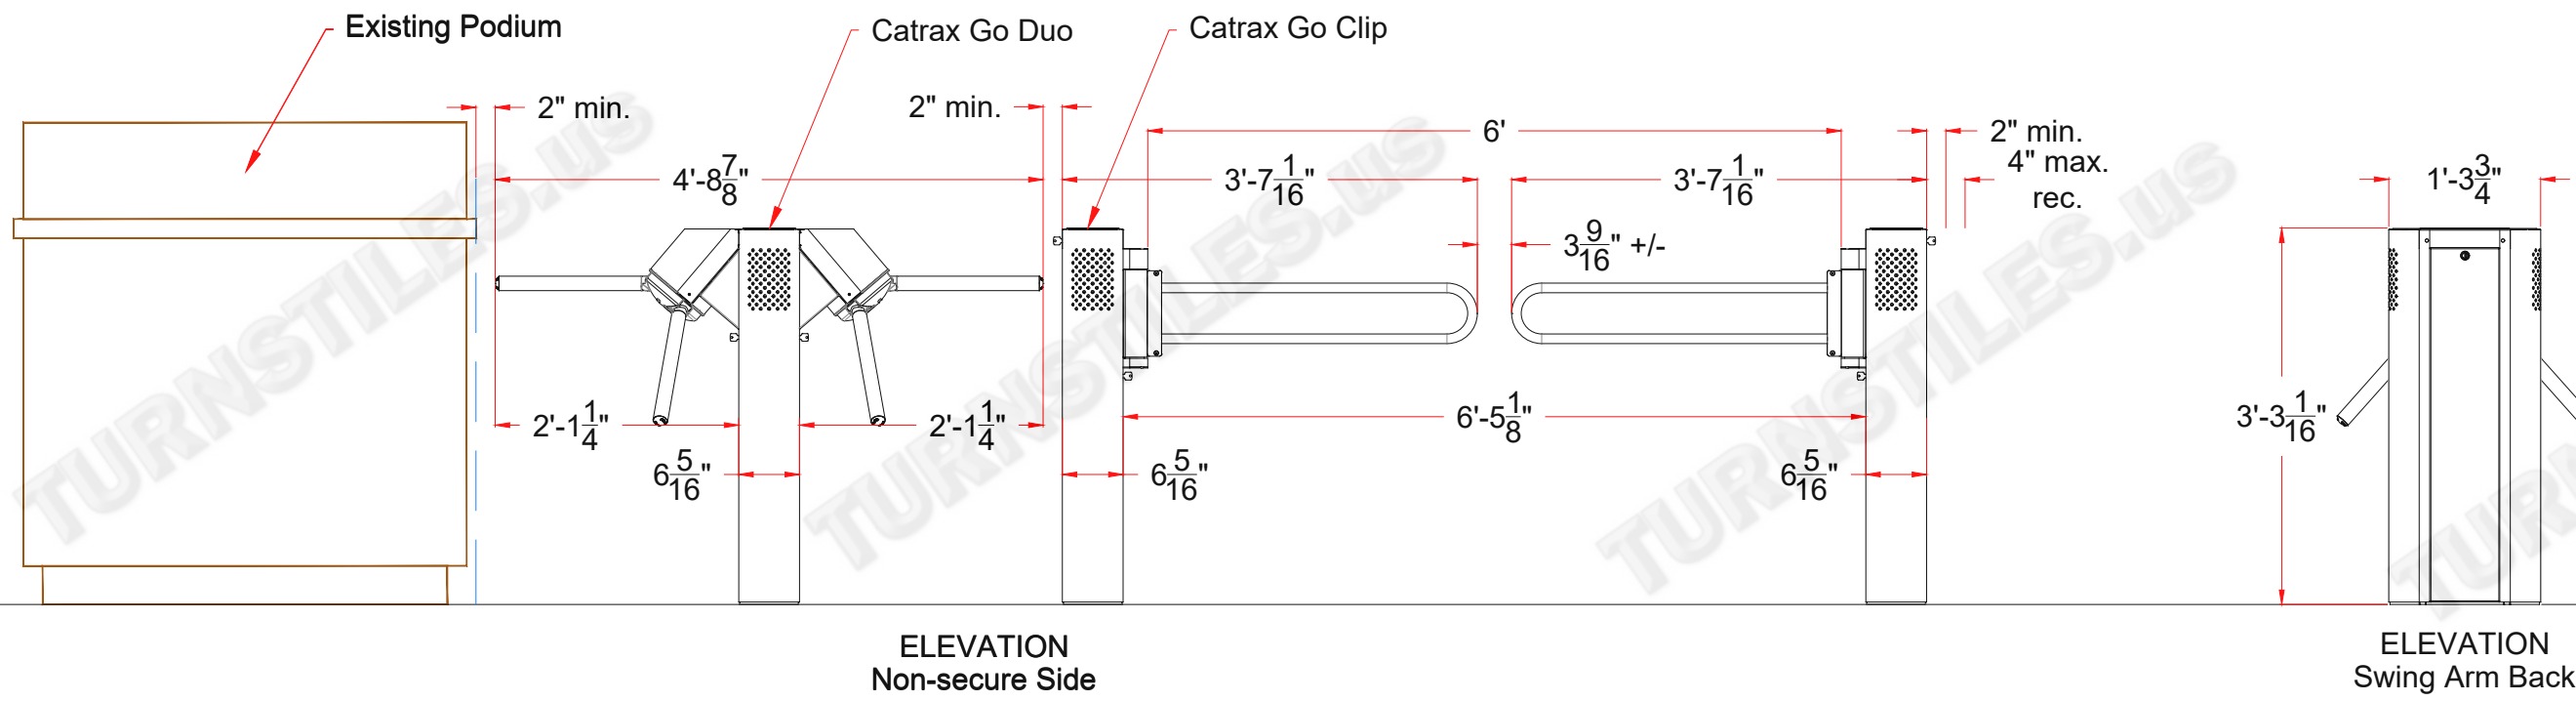

*** DIMENSIONS MAY VARY SLIGHTLY IN ACTUAL INSTALLATION - FABRICATION CHANGES OR SUBSTITUTIONS RESERVED ***

River Valley Entrance

ESCALATOR
CA-S-2
110 SF
ESCALATOR

AUTHORIZED SIGNATURE: _____

DATE: ___ / ___ / ___

FIRST DRAWN	BY
09-08-23	CJC
REVISED	BY
09-15-23	CJC
09-19-23	CJC

TURNSTILES.US
www.TURNSTILES.us
Call 303 670 1099 * Text 303 918 9787
patrick.mcallister@turnstiles.us

Equipment Location Detail	
Harrah's Cherokee Casino Catrax Go Series Go Uno, Go Duo, Go Clip,	
DWG	Harrah's Cherokee Casino Catrax Go Series ELD REV A
09-19-23	
SHEET - 5 OF 5