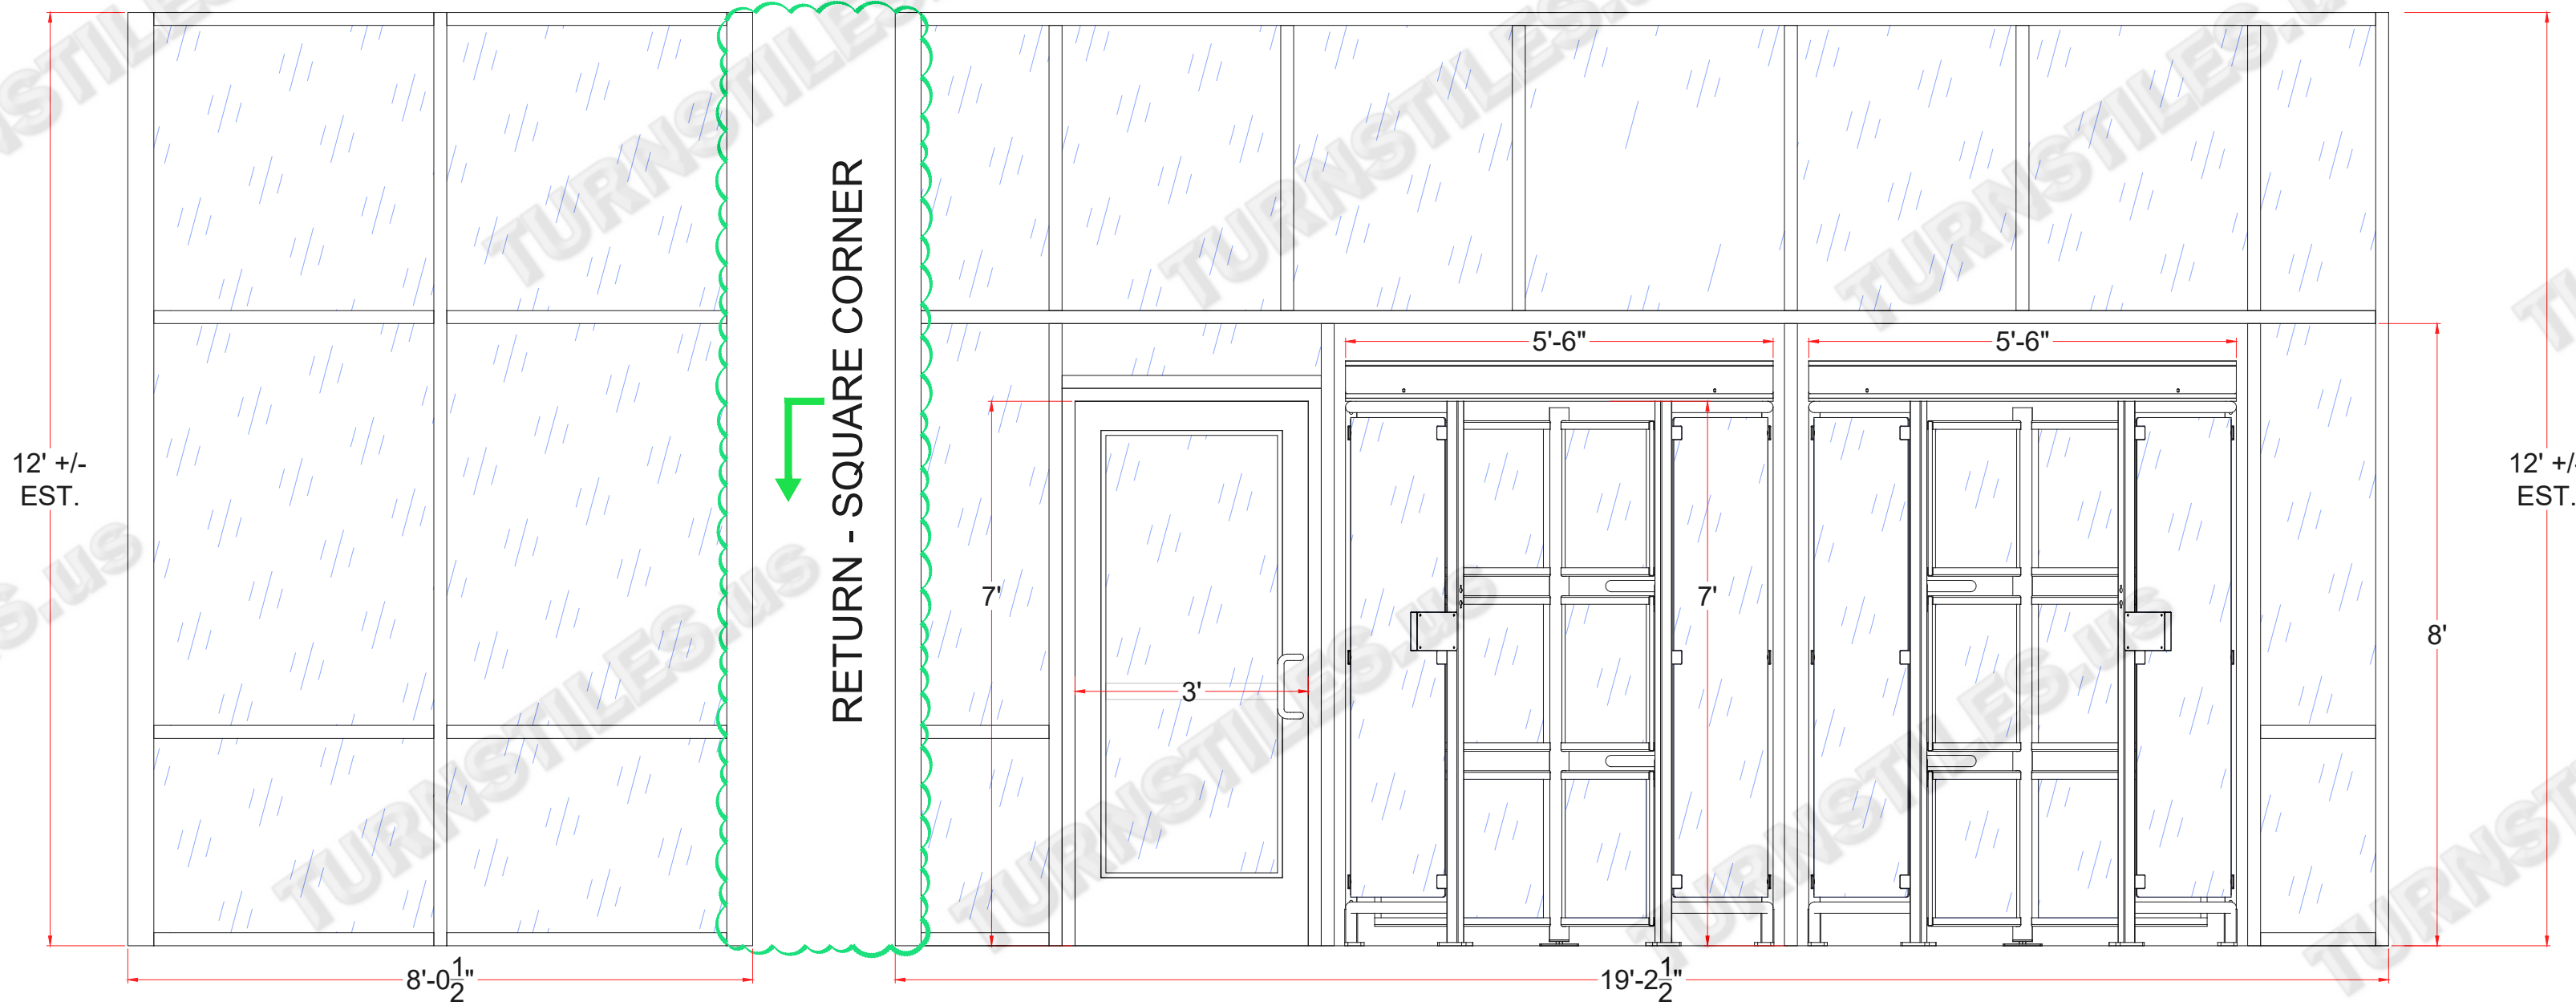

B

B

A

A

ELEVATION
STOREFRONT RETURN
(external)

ELEVATION
NON SECURE SIDE

ELEVATION
SECURE SIDE

ELEVATION
STOREFRONT RETURN
(from within)

TURNSTILES.US
 SECURING THE USA and the GLOBE since 1989
 www.TURNSTILES.US
 Call: 303-670-1099 | Text: 303-918-9787
 patrick.mcallister@turnstiles.us

EQUIPMENT LOCATION DETAIL	
AG-LX-SS Series Turnstiles Standard ADA Man-door in Storefront Partition Wall with Return	
DRAWING:	AG-LX-SS Series ADA Door - Storefront ELD
DATE:	03-13-24
PAGE:	1 OF 2