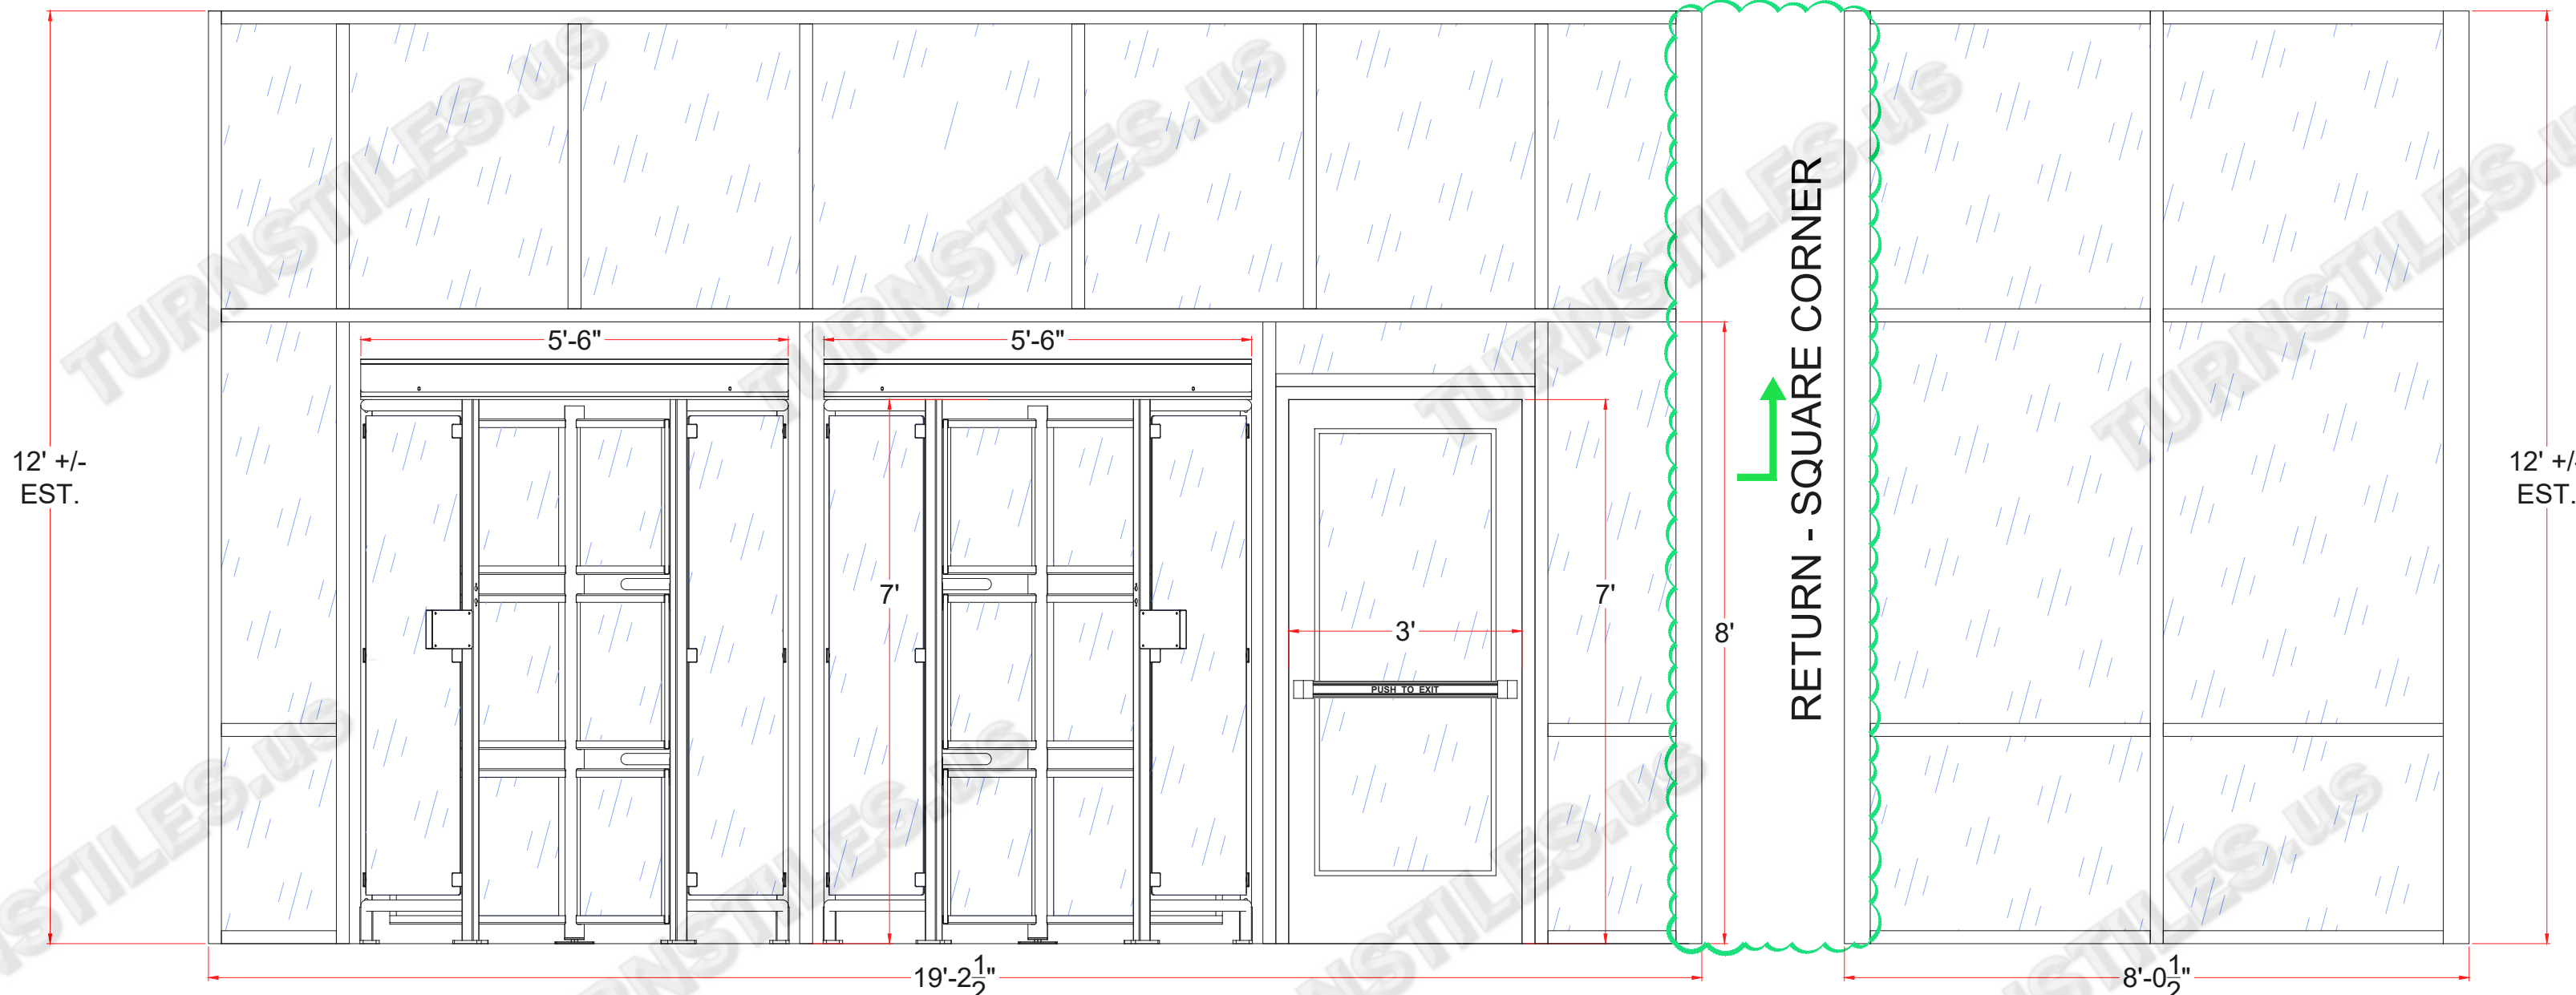

B

B

A

A

ELEVATION
STOREFRONT RETURN
(external)

ELEVATION
NON SECURE SIDE

ELEVATION
SECURE SIDE

ELEVATION
STOREFRONT RETURN
(from within)

TURNSTILES.US
 SECURING THE USA and the GLOBE since 1989
 www.TURNSTILES.US
 Call: 303-670-1099 | Text: 303-918-9787
 patrick.mcallister@turnstiles.us

EQUIPMENT LOCATION DETAIL	
AG-LX-SS Series Turnstiles Standard ADA Man-door in Storefront Partition Wall with Return	
DRAWING:	AG-LX-SS Series ADA Door - Storefront ELD
DATE:	03-13-24
PAGE:	1 OF 2