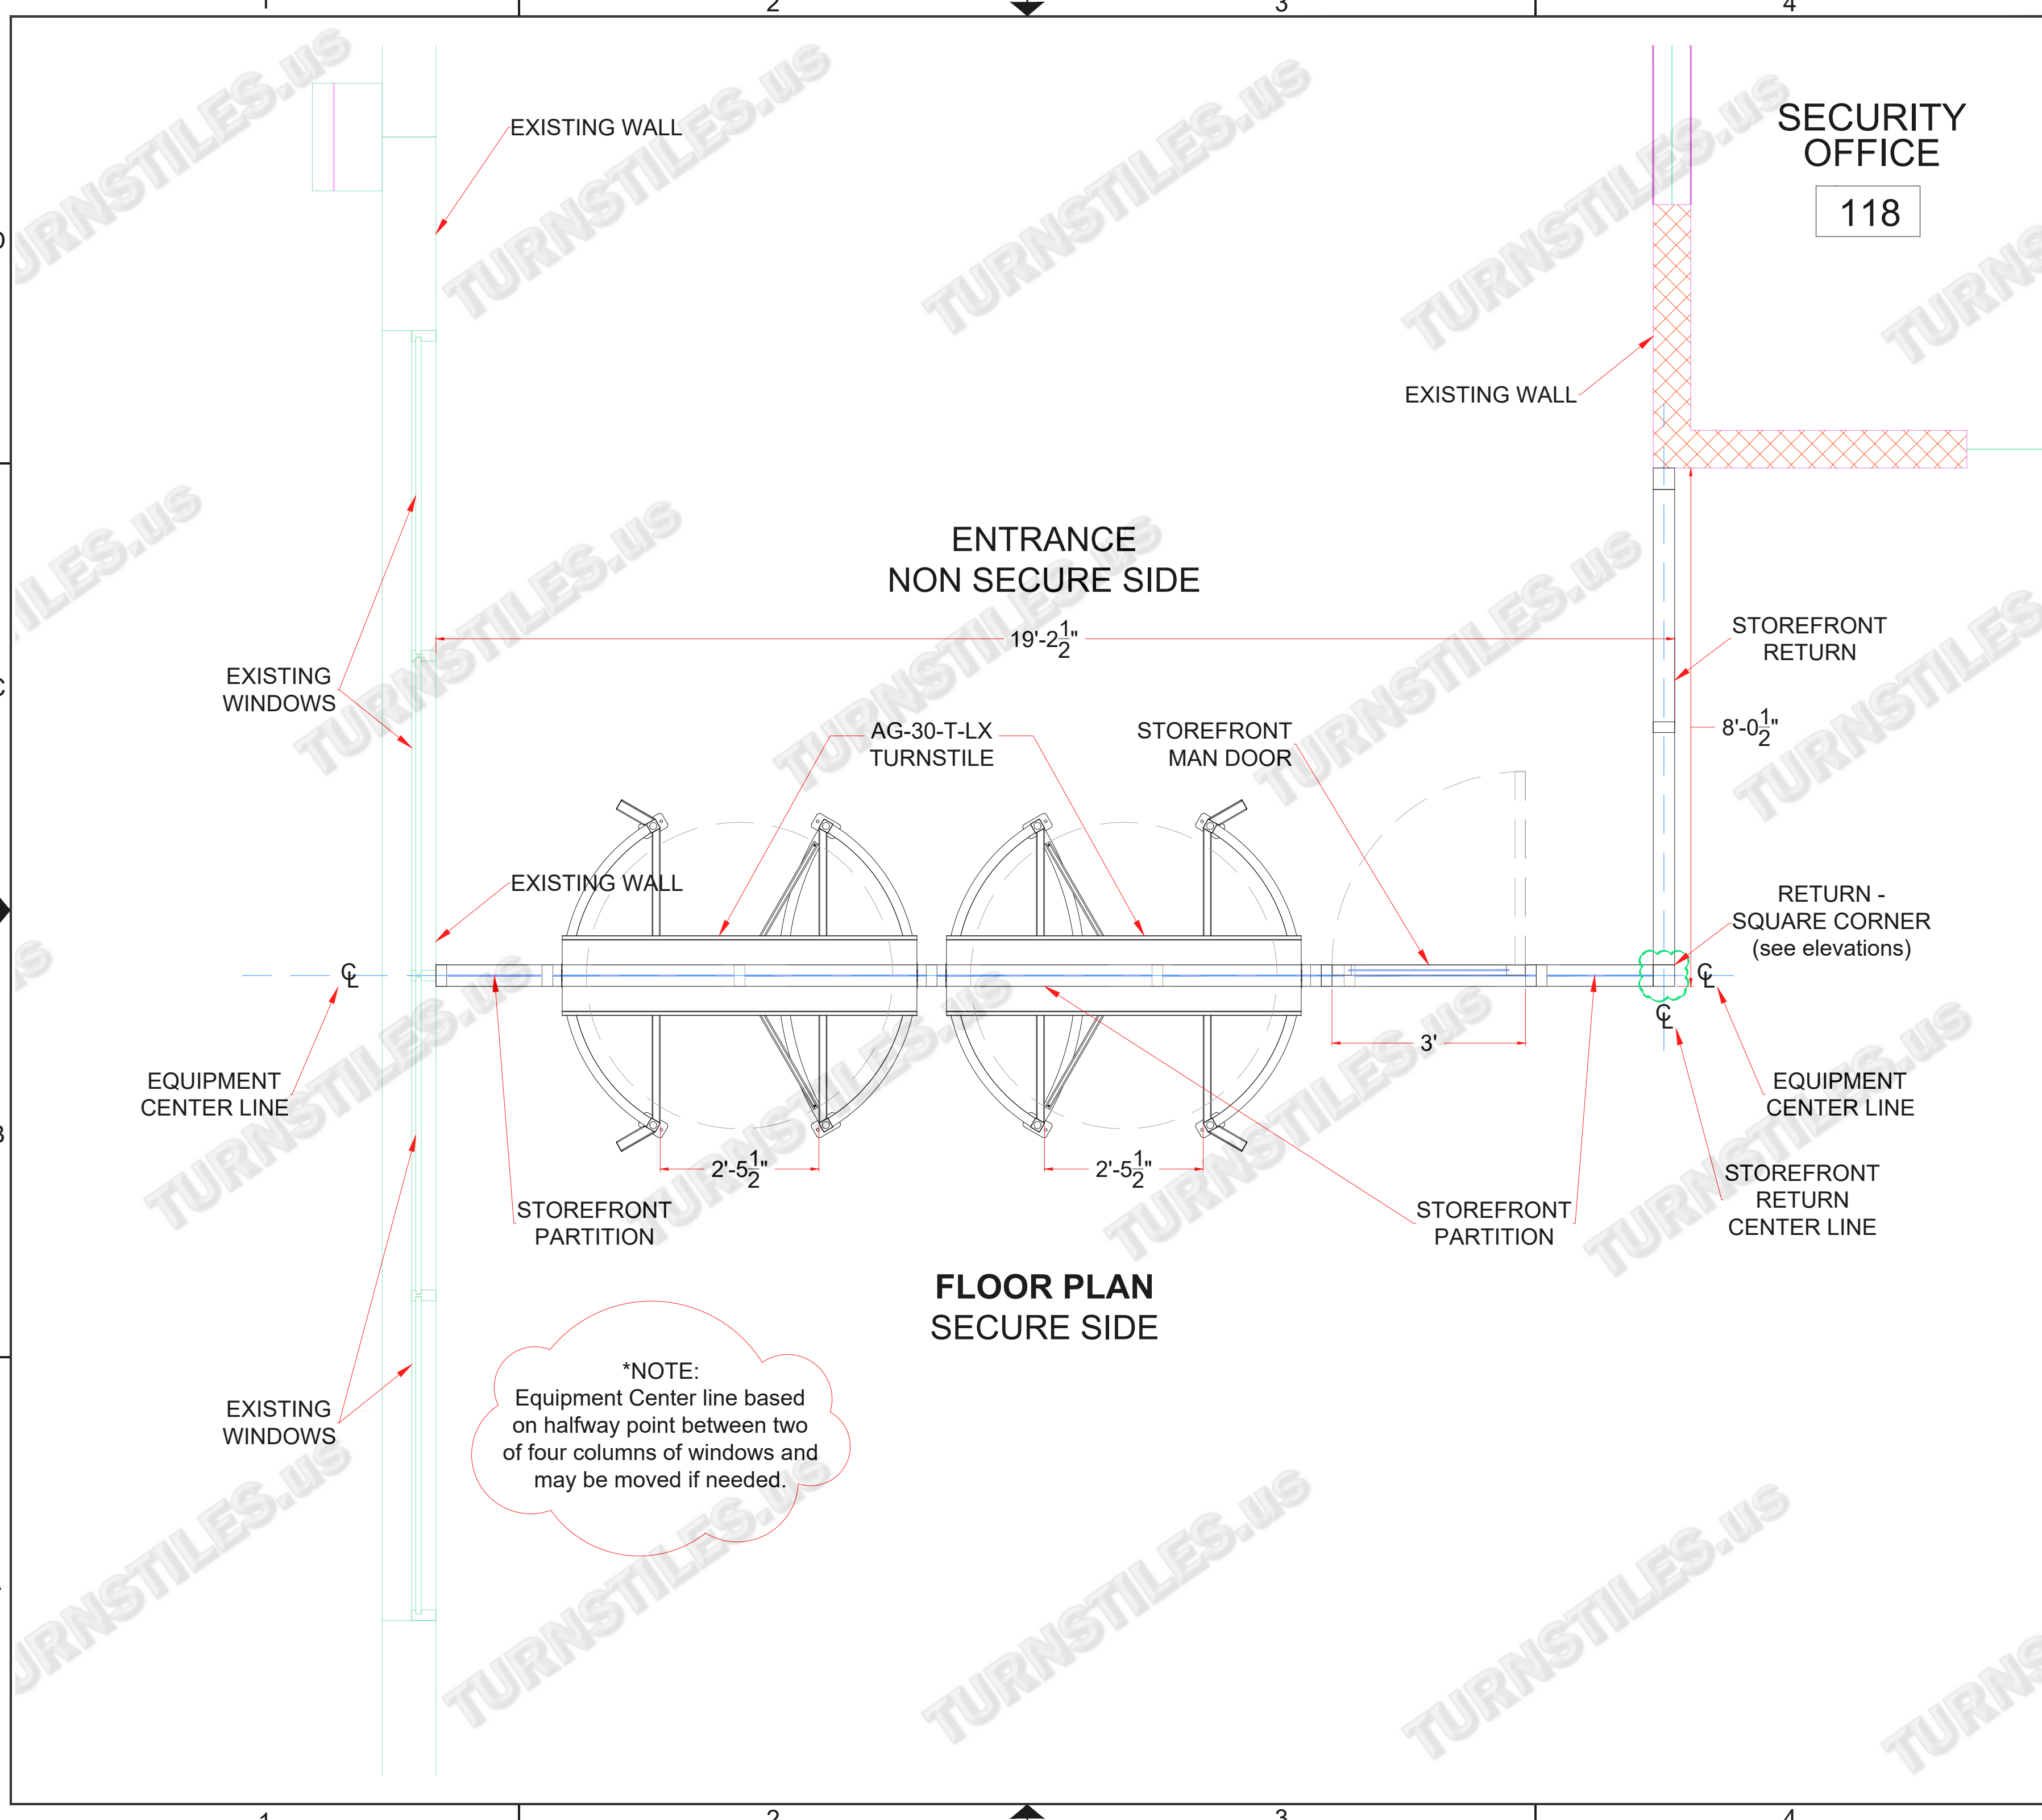

B

B

A

A

ELEVATION
STOREFRONT RETURN
(external)

ELEVATION
NON SECURE SIDE

ELEVATION
SECURE SIDE

ELEVATION
STOREFRONT RETURN
(from within)

TURNSTILES.US
 SECURING THE USA and the GLOBE since 1989
 www.TURNSTILES.US
 Call: 303-670-1099 | Text: 303-918-9787
 patrick.mcallister@turnstiles.us

EQUIPMENT LOCATION DETAIL	
AG-LX-SS Series Turnstiles Standard ADA Man-door in Storefront Partition Wall with Return	
DRAWING:	AG-LX-SS Series ADA Door - Storefront ELD
DATE:	03-13-24
PAGE:	1 OF 2

***NOTE:**
Equipment Center line based on halfway point between two of four columns of windows and may be moved if needed.

FIRST DRAWN	BY
12-27-22	CJC
REVISED	BY
03-13-24	CJC
<small> COPYRIGHT © TURNSTILES.US Copyright © Turnstiles.us All rights reserved. Reproduction or translation of this work without the express written permission of TURNSTILES.US is unlawful and is an infringement of intellectual property belonging to TURNSTILES.US. All drawings and/or designs are restricted for use exclusively with a purchase, installation, and/or support from Turnstiles.us. Any other use of these materials is a violation of copyright law. Request for additional information should be addressed to the Legal Department, Turnstiles.us. </small>	

TURNSTILES.US
 SECURING THE USA and the GLOBE since 1989
www.turnstiles.us
 Call: 303-670-1099 | Text: 303-918-9787
 patrick.mcallister@turnstiles.us

EQUIPMENT LOCATION DETAIL	
AG-LX-SS Series Turnstiles Standard ADA Man-door in Storefront Partition Wall with Return	
DRAWING:	
AG-LX-SS Series ADA Door - Storefront ELD	
DATE:	03-13-24
PAGE:	2 OF 2