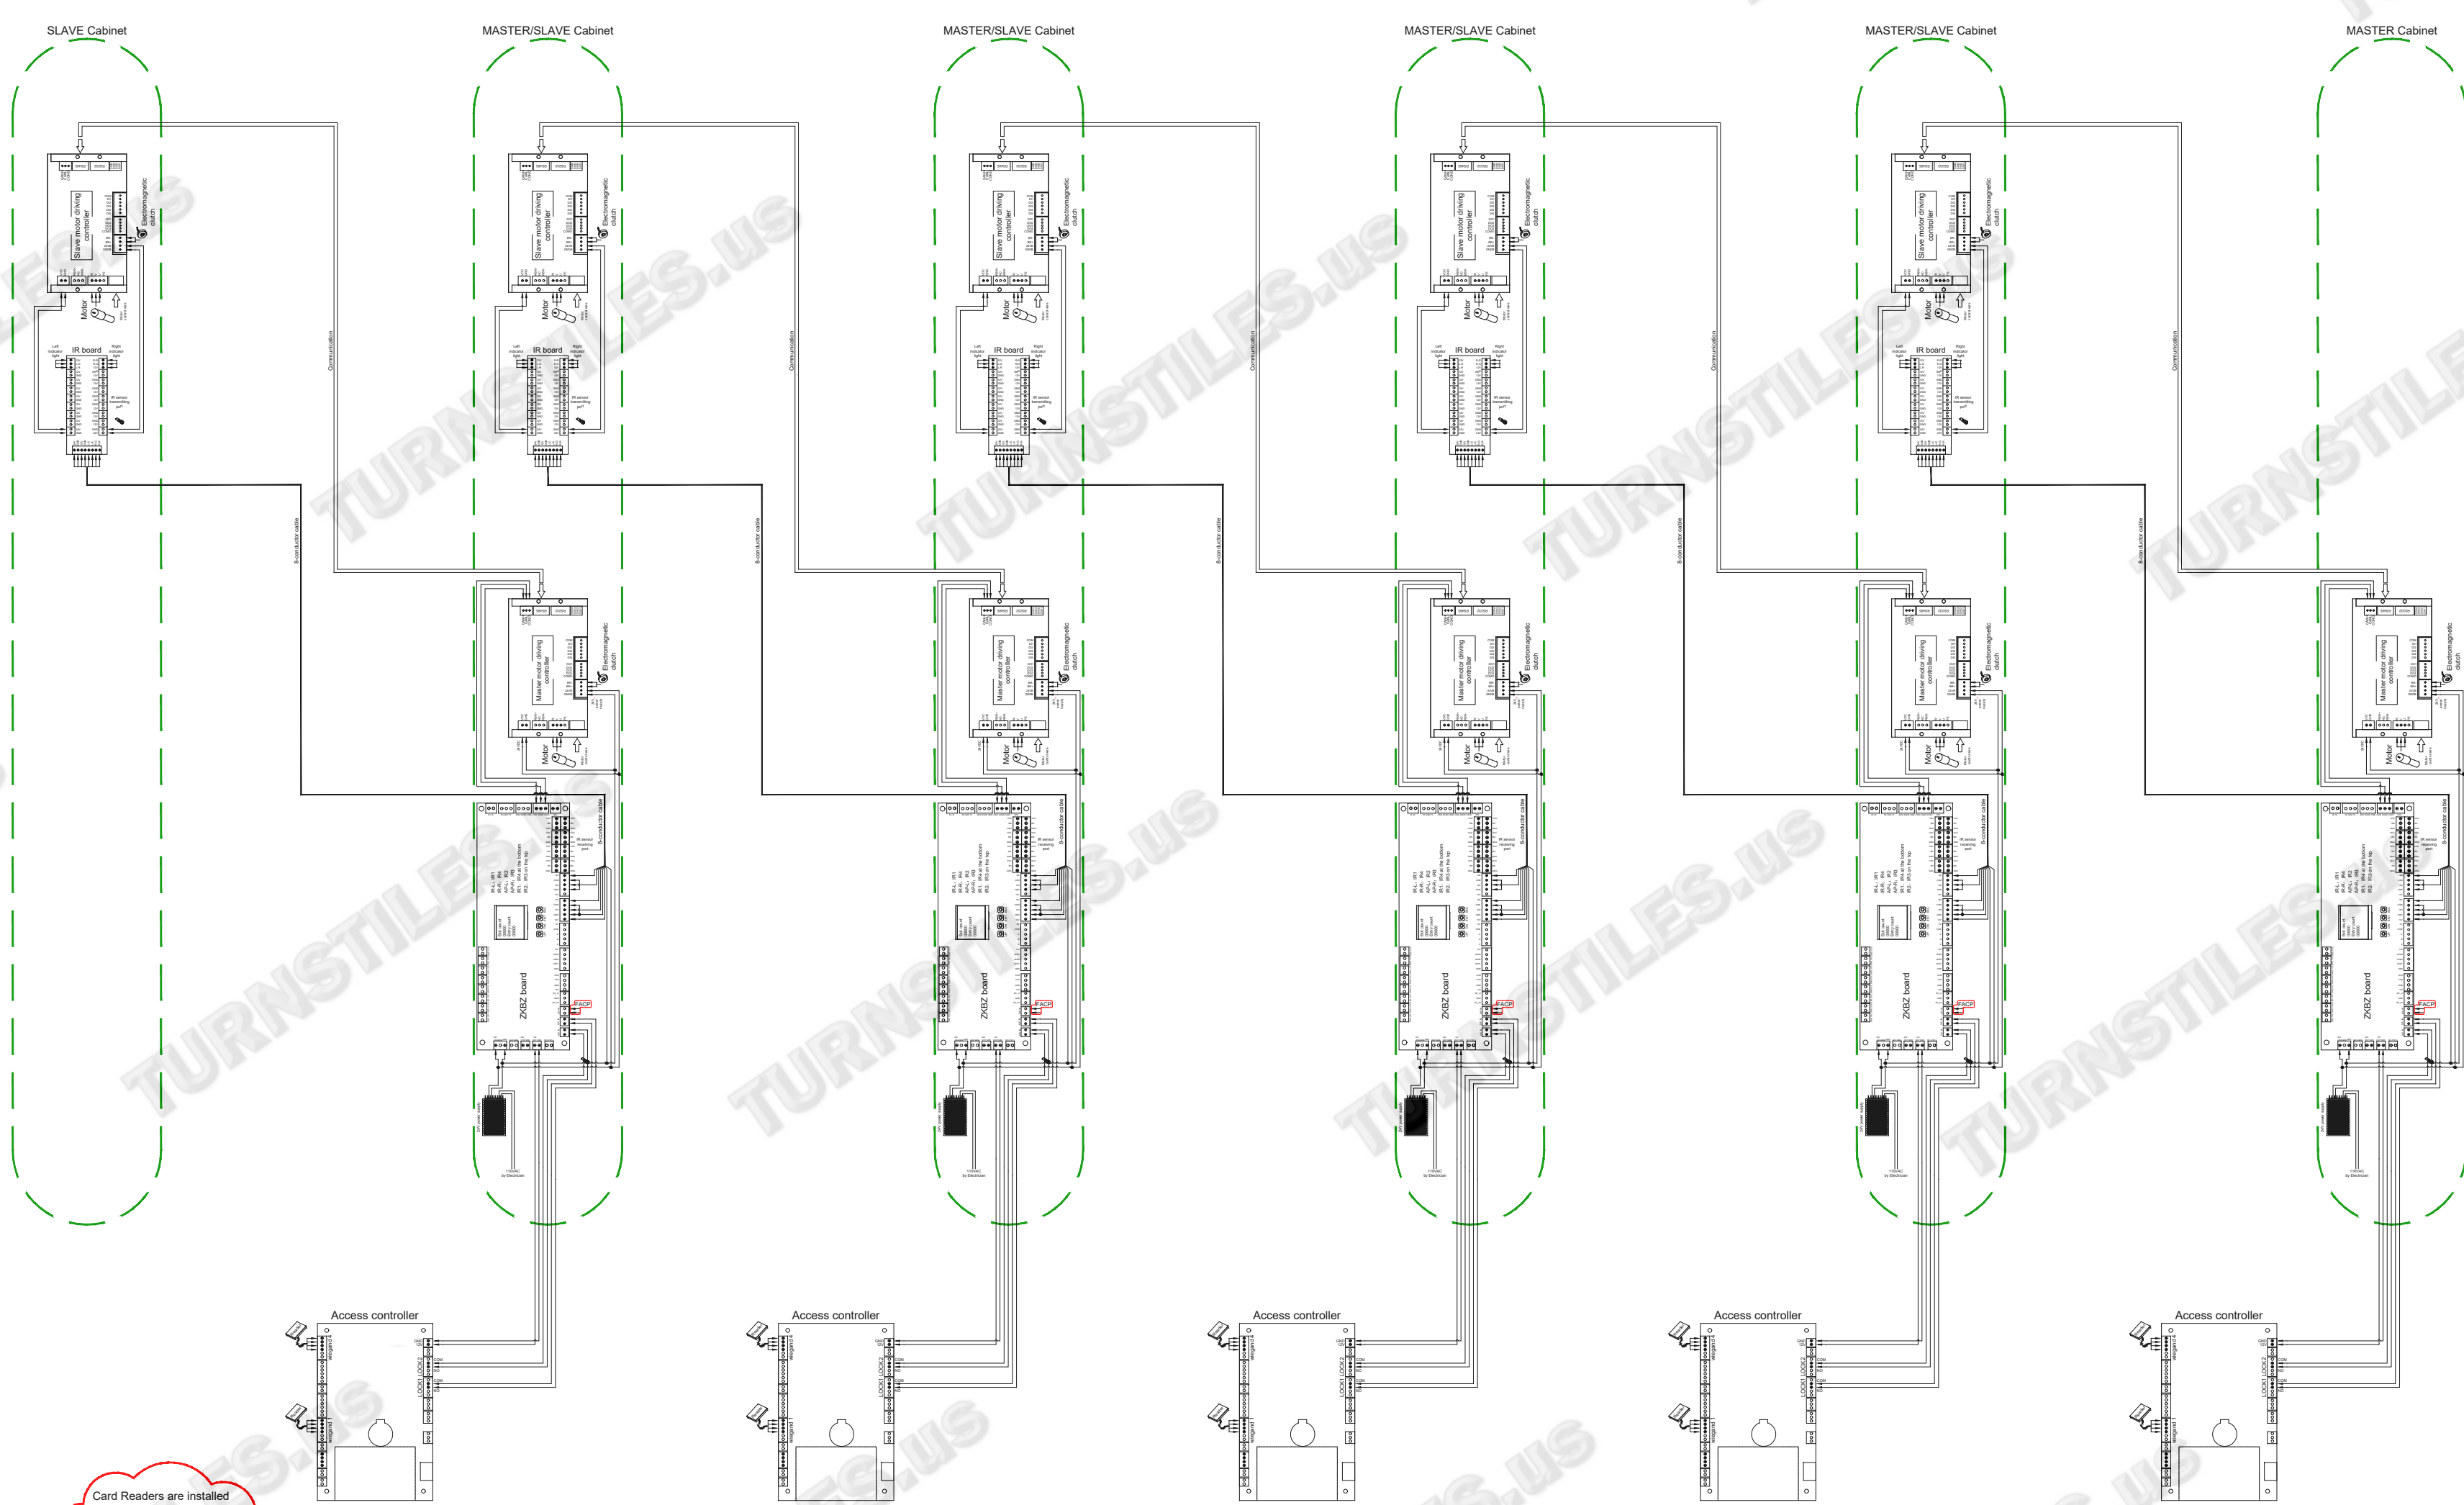

MAIN ENTRANCE - 5 LANES

Card Readers are installed inside turnstile cabinets and connect to Access Controllers which are typically located up above drop ceilings or in mechanical rooms and / or similar rooms for authorized personnel access only.

FIRST DRAWN	BY
02-10-24	CJC
REVISED	BY

TURNSTILES.US

SECURING THE USA and the GLOBE since 1989

www.TURNSTILES.us
Call: 303-670-1099 | Text: 303-918-9787
patrick.mcallister@turnstiles.us

Equipment Location Detail	
Dennis Group Amy Andolino OTSG9000 Optical Turnstiles Five Lanes, 4 STD - 1 ADA Wiring Diagram	
DRAWING:	Dennis Group Optical Turnstile Array Five Lanes Schematic
DATE:	02-10-24
PAGE:	1 OF 1