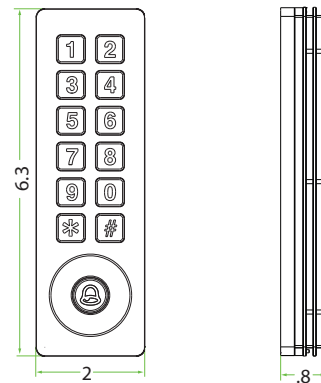

## Specifications

<b>Keypad</b>	Blue back-lit, Numeric keys 0-9, Function keys *, #, Bell
<b>LED indicator</b>	blue & red
<b>ID Card Capacity</b>	1,000 cards
<b>PIN code Capacity</b>	10 codes
<b>Log Capacity</b>	N/A
<b>Communication</b>	N/A
<b>Standard Functions</b>	Single and dual-factor ID card and password authentication
<b>Access Control Hardware Interface</b>	Connects 3rd Party Electric Strike or Magnetic Lock, Door Sensor, Exit Button, Alarm
<b>Wiegand Interface</b>	Wiegand-Out port
<b>Optional Functions</b>	Built-in Mifare Card reader
<b>Power Supply</b>	12V DC, 750mA
<b>Operating Temperature</b>	-4F° to 122F°
<b>Operating Humidity</b>	20% - 80%
<b>Dimensions (HxWxD)</b>	Model SMK-V is 6.3 x 2 x .8 inches / Model SMK-H is 4.7 x 3.4 x .8 inches

### SMK-V Dimensions (inches)