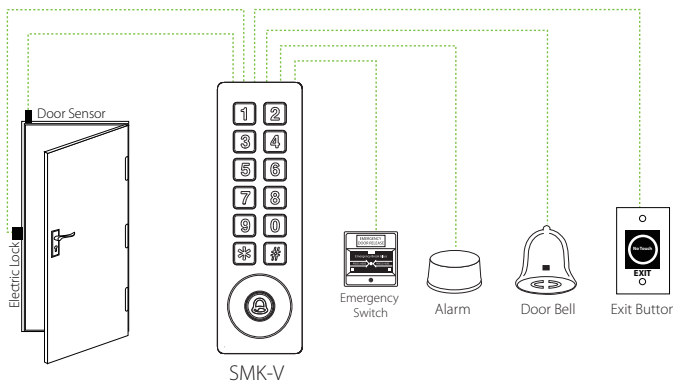

Specifications

Keypad	Blue back-lit, Numeric keys 0-9, Function keys *, #, Bell
LED indicator	blue & red
ID Card Capacity	1,000 cards
PIN code Capacity	10 codes
Log Capacity	N/A
Communication	N/A
Standard Functions	Single and dual-factor ID card and password authentication
Access Control Hardware Interface	Connects 3rd Party Electric Strike or Magnetic Lock, Door Sensor, Exit Button, Alarm
Wiegand Interface	Wiegand-Out port
Optional Functions	Built-in Mifare Card reader
Power Supply	12V DC, 750mA
Operating Temperature	-4F° to 122F°
Operating Humidity	20% - 80%
Dimensions (HxWxD)	Model SMK-V is 6.3 x 2 x .8 inches / Model SMK-H is 4.7 x 3.4 x .8 inches

Part Numbers

SMK-V
SMK-V-Mifare
SMK-H
SMK-H-Mifare

SMK-V Configuration