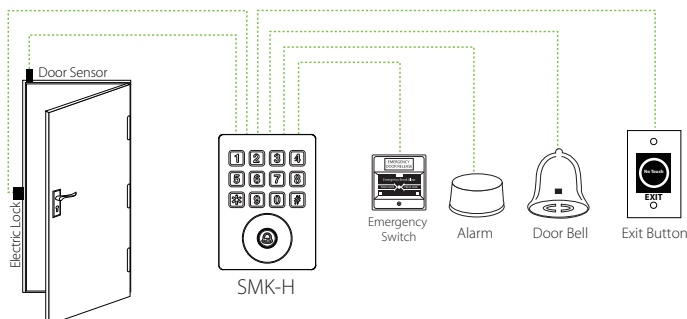

SMK-H Configuration