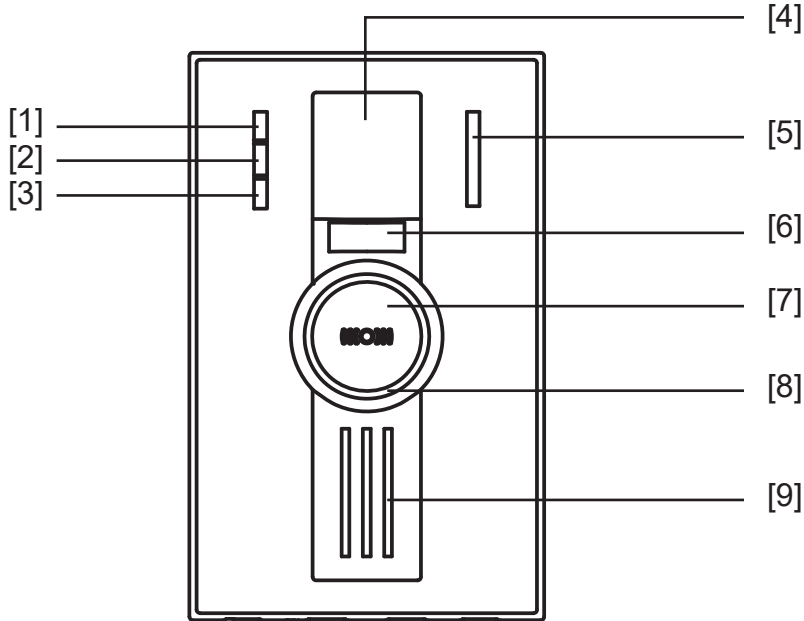

IX-EA

IP Video Door Station for the IX Series

FEATURE CALL-OUT

FEATURE CALL-OUT DEFINITIONS

- [1] Call indicator (green)
- [2] Communication indicator (orange)
- [3] Door release indicator (green)
- [4] Camera
- [5] Microphone
- [6] Low light LED
- [7] Call button
- [8] Status indicator (orange/blue)
- [9] Speaker

IX Series - IX-EA Specification
07/22 Pg.2 of 2

SPECIFICATIONS

- **Power Source:** PoE (IEEE 802.3af class 0)
- **Power Draw:** 5.18W max.
- **Camera:** 1/3" CMOS 1.23 megapixel
- **Min. illumination:** 5 lux
- **Audio Codec:** G.711 (μ -law, A law), G.722
- **Video Codec:** H.264/AVC, motion JPEG
- **Protocols:** IPv4, IPv6, TCP, UDP, SIP, HTTP, HTTPS, RTSP, RTP, RTCP, IGMP, MLD, SMTP, SFTP, DHCP, NTP, DNS
- **Port Security:** IEEE 802.1X
- **Operating Temp:** -40° ~ 140°F (-40° ~ 60°C)
- **Protection:** IP54
- **Dimensions:** 6-5/16" H x 3-15/16" W x 1-3/4" D