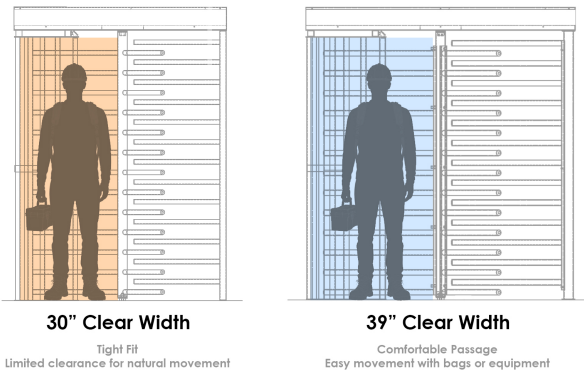

Turnstile Passage Comfort Comparison

Key Features:

- Full-Height Security Turnstile
- Pre-assembled
- Heavy-duty secured to base
- Portable forklift base platform
- Lift points for transport by crane
- 110V or 220V operation
- Additional options available

Base Plate Footprint Size: 71.2" x 71.2"

Overall Size: 7'7" Tall x 6' Wide x 6' Deep