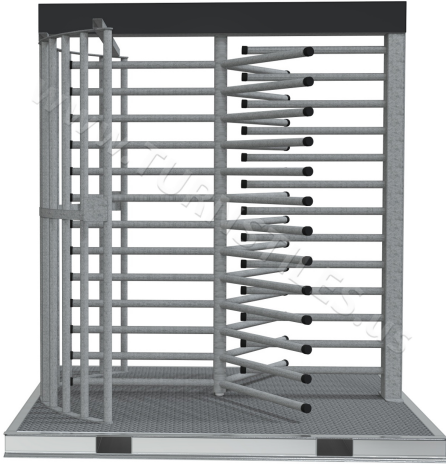

## Full-Height Portable Single Turnstile - Extra Wide 39" Passage

Our Full-Height Portable Turnstile with Extra-Wide 39" Passage combines a full-height tandem security turnstile with a heavy-duty forklift-movable steel base platform for temporary or relocatable access control applications.

Designed for rapid deployment, the unit is ideal for construction sites, government facilities, industrial locations, remote sites, and temporary security checkpoints not requiring permanent installations.

The turnstile assembly is secured directly to the steel base platform for simple transport and repositioning. Integrates with variety of access control devices and software.

### Key Features:

- Full-Height Security Turnstile
- Pre-assembled
- Heavy-duty secured to base
- Portable forklift base platform
- Lift points for transport by crane
- 110V or 220V operation
- Additional options available