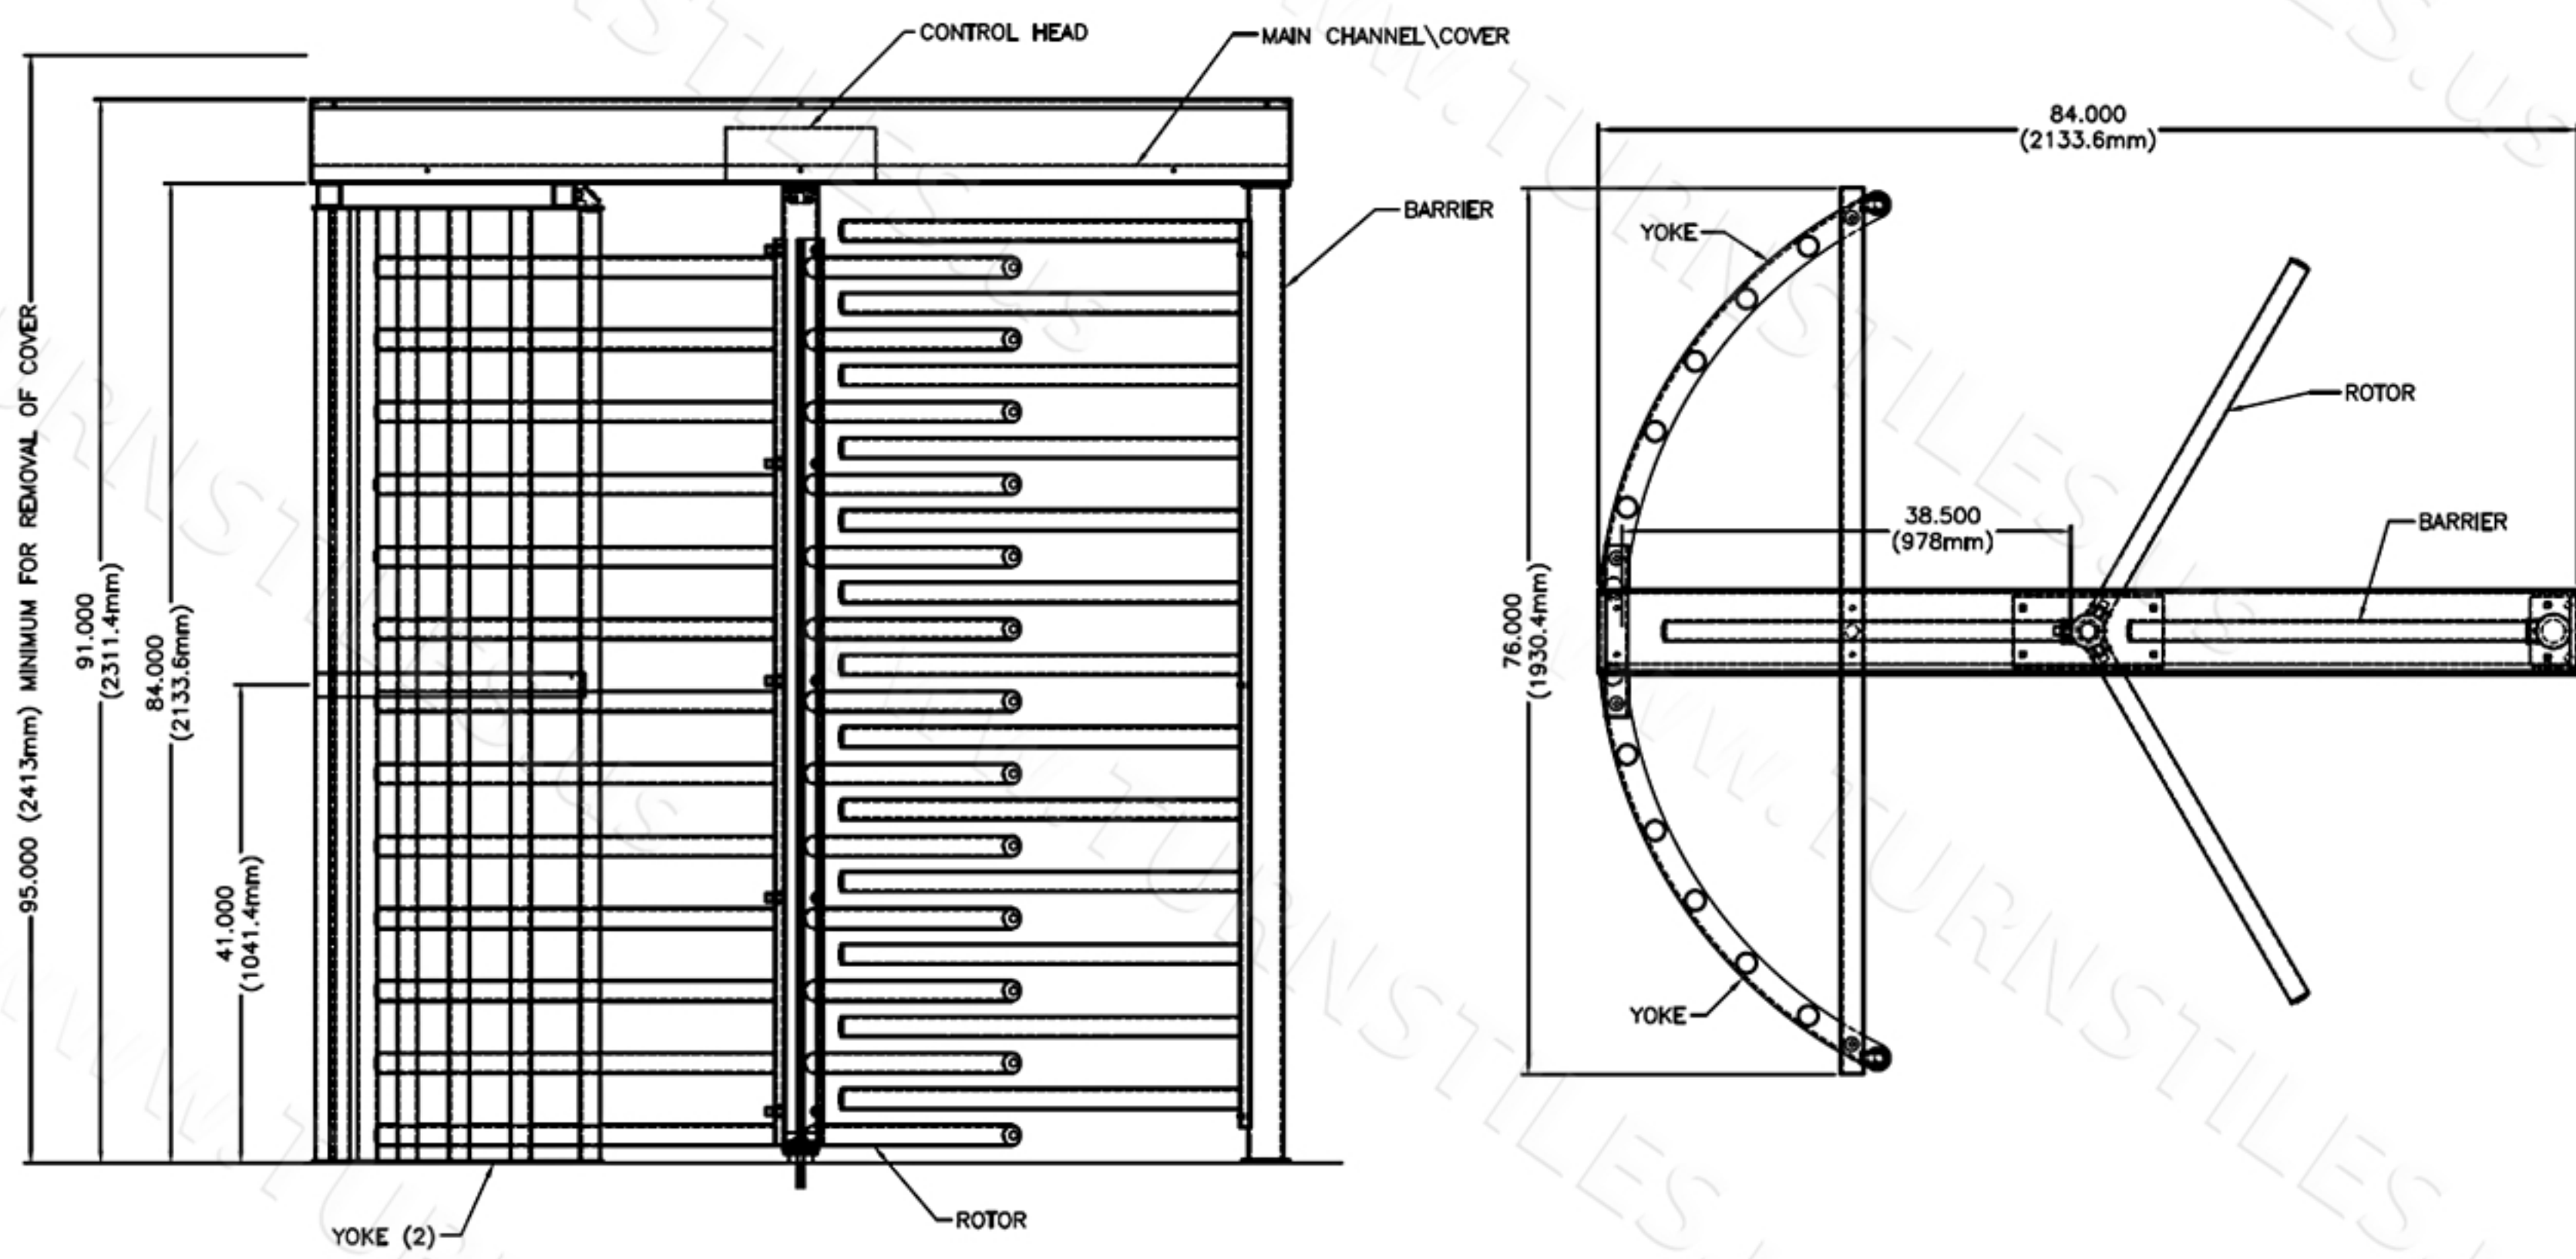

FIRST DRAWN	BY
10-20-18	LCIII
REVISED	BY

TURNSTILES.US
SECURING THE USA and the GLOBE since 1989
www.TURNSTILES.us
Call: 303-670-1099 | Text: 303-918-9787
patrick.mcallister@turnstiles.us

EQUIPMENT DETAILS	
www.TURNSTILES.us HS439 Single Turnstile GV, PC, POG Dimension Detail	
DRAWING:	
HS439 Single Turnstile GV, PC, POG Dimension Detail	
DATE:	06-03-26
PAGE:	1 OF 1

AUTHORIZED SIGNATURE: _____ DATE: ___/___/___