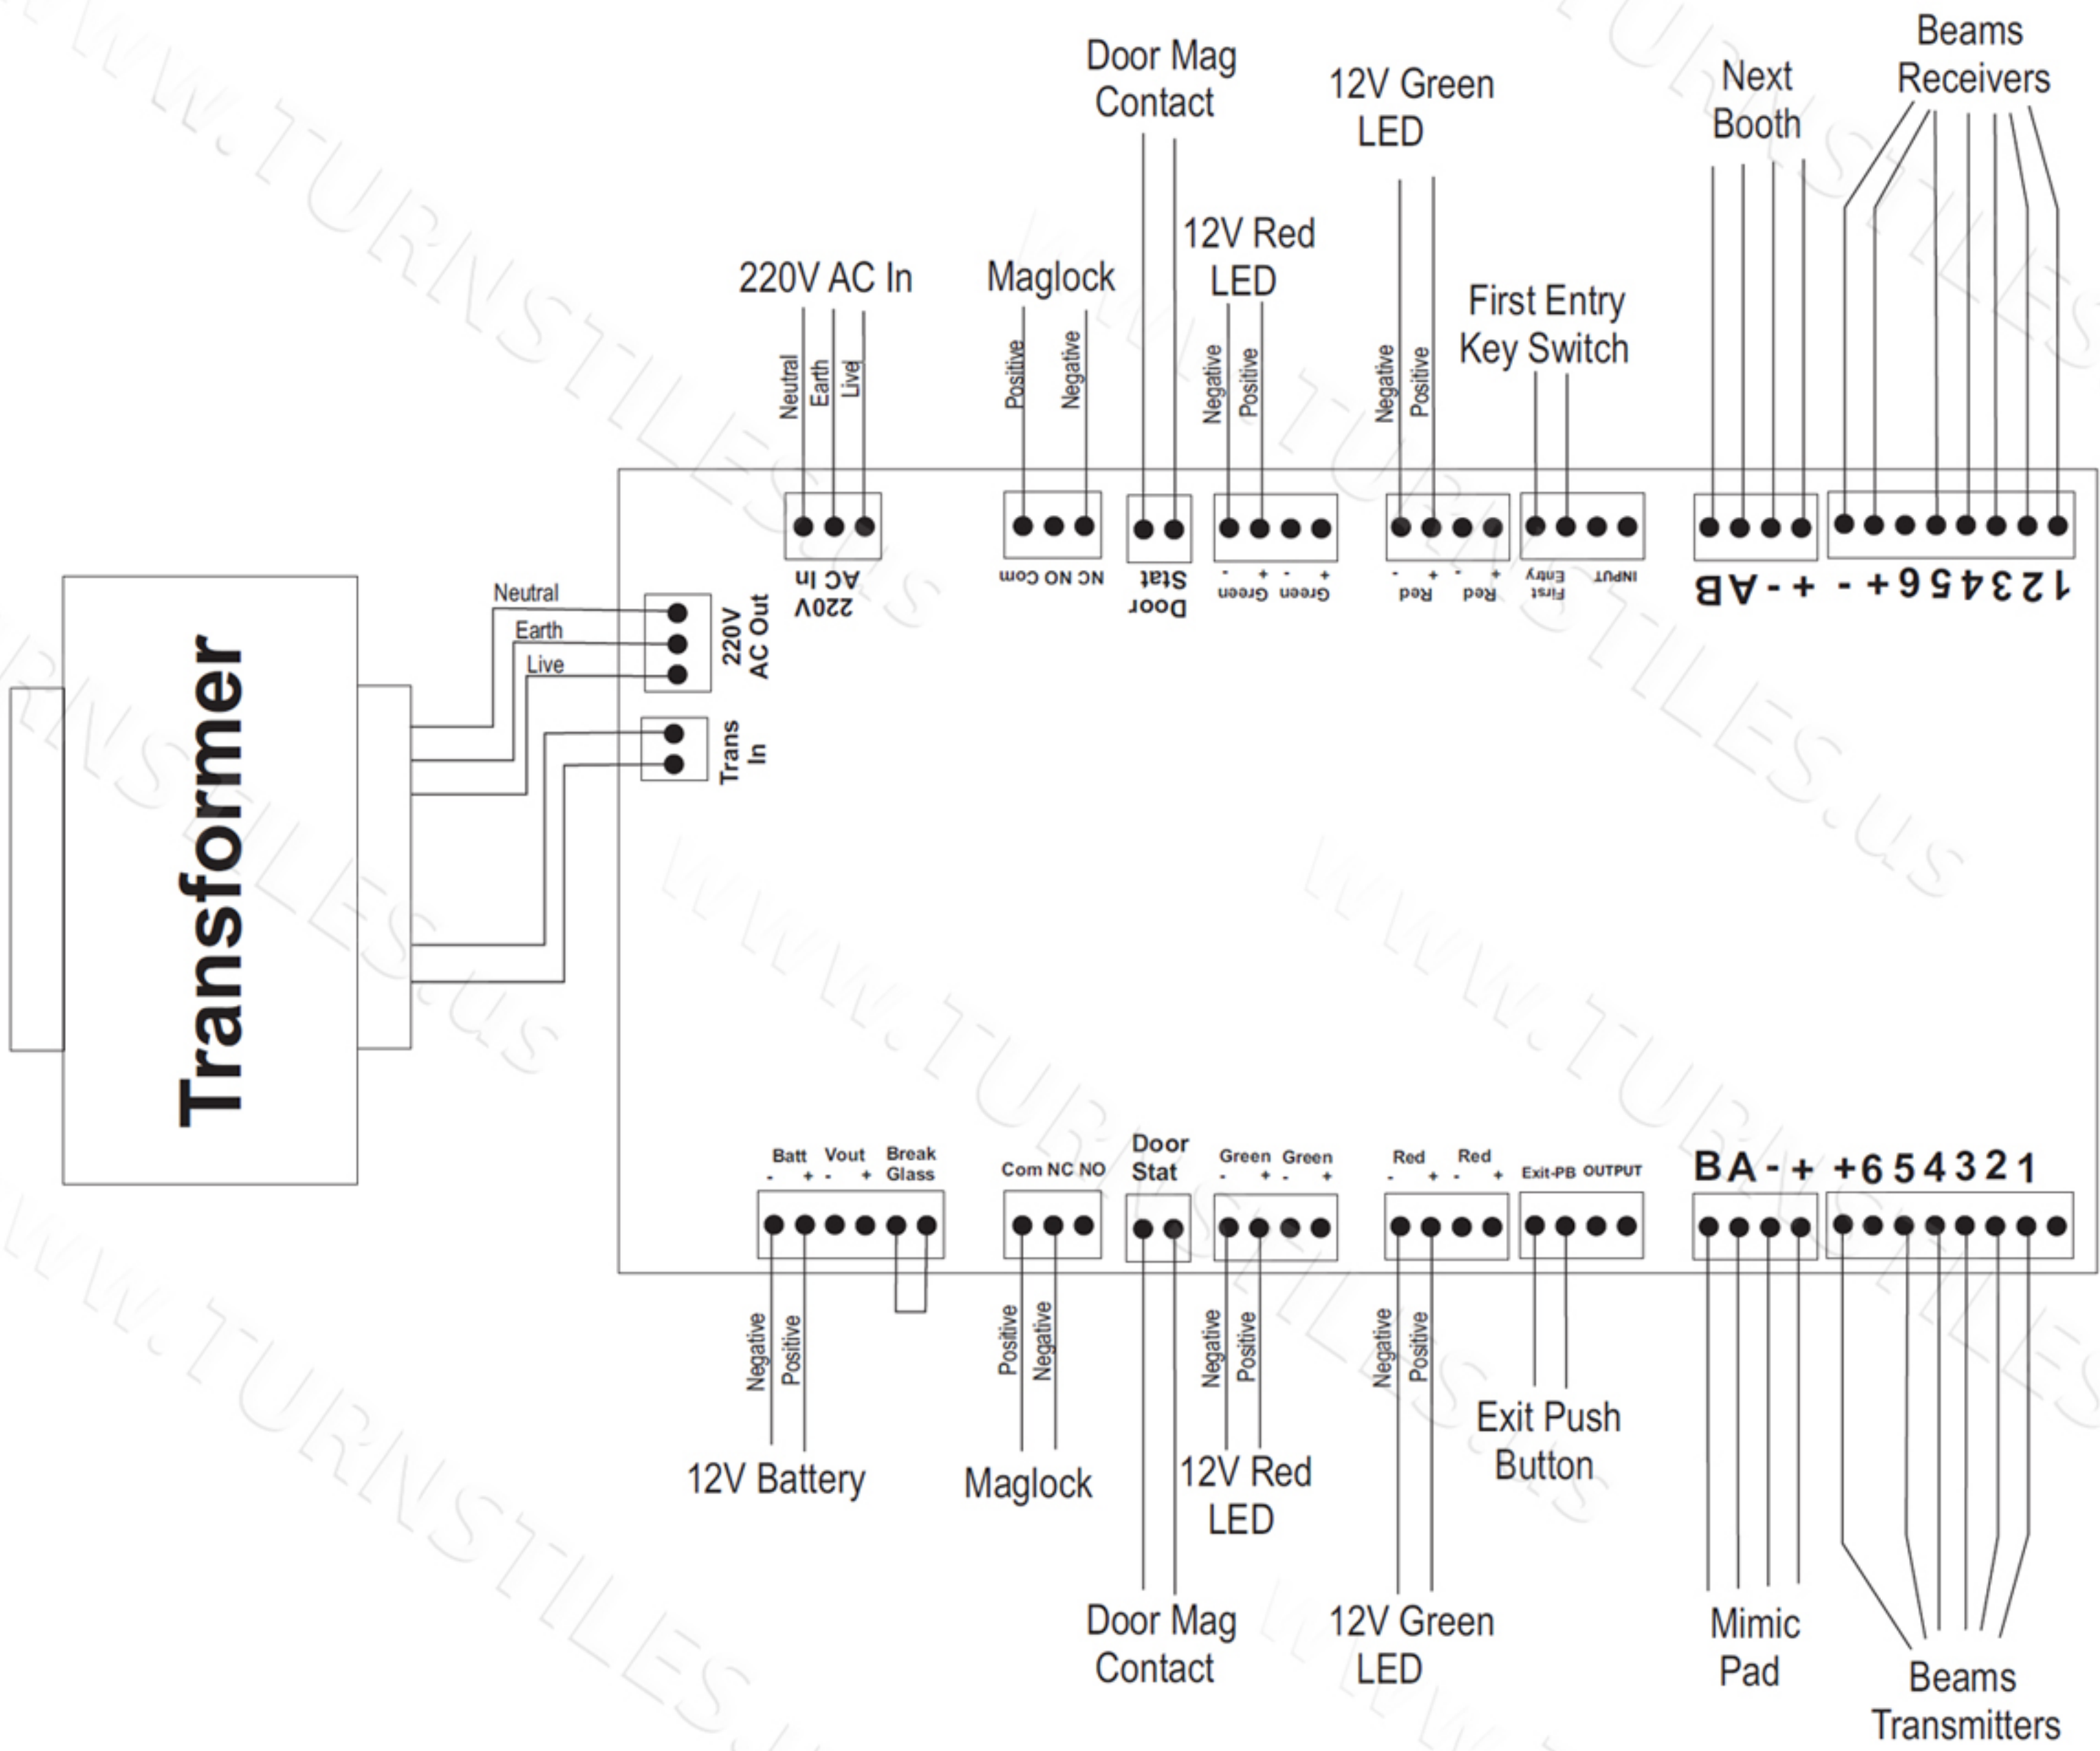

1

2

3

4

D

D

C

C

B

B

A

A

FIRST DRAWN	BY
04-07-26	SOE
REVISED	BY
COPYRIGHT © TURNSTILES.US Copyright © Turnstiles.us All rights reserved. Reproduction or translation of this work without the express written permission of TURNSTILES.US is unlawful and is an infringement of intellectual property belonging to TURNSTILES.US. All drawings and/or designs are restricted for use exclusively with a purchase, installation, and/or support from Turnstiles.us. Any other use of these materials is a violation of copyright law. Request for additional information should be addressed to the Legal Department, Turnstiles.us.	

TURNSTILES.US
SECURING THE USA and the GLOBE since 1989
www.TURNSTILES.us
Call: 303-670-1099 | Text: 303-918-9787
patrick.mcallister@turnstiles.us

EQUIPMENT DETAILS	
CBL07 Mantrap Controller WD-F-106 Wiring Diagram	
DRAWING:	
Mantrap WD-F-106 Wiring Diagram	
DATE:	04-07-26
PAGE:	1 OF 1