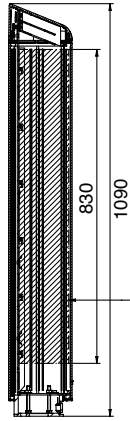

mPost

Card reader column

- > Ideally complements the product range of FlowMotion®
- > Compact accommodation of reader devices possible

Technical data	mPost	mPost small
Application	Indoor Outdoor (depending on installed devices)	Indoor Outdoor (depending on installed devices)
Housing Colours (standard)	White aluminium and Jet black	Brushed surface
Housing material	Aluminium tube with mDure® cover	Stainless steel
Housing dimensions (L x W x B)	178 x 168 x 1090 mm	Ø 42,4/105 x 1030 mm
Enclosure rating	IP54	IP54
Weight	About 16 kg	About 2,6 kg

Standard colors

White aluminium
(similar to RAL 9006)

Jet black
(similar to RAL 9005)

mPost - front view

mPost - side view

mPost - view from below

mPost small - front view

mPost small - side view

mPost small - top view

mPost small - view from below

TECHNICAL DATA AND DIMENSIONAL DRAWINGS

Subject to technical modifications.