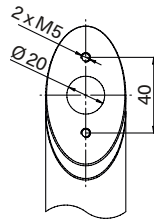

mPost

Card reader column

- > Ideally complements the product range of FlowMotion®
- > Compact accommodation of reader devices possible

Technical data	mPost	mPost small
Application	Indoor Outdoor (depending on installed devices)	Indoor Outdoor (depending on installed devices)
Housing Colours (standard)	White aluminium and Jet black	Brushed surface
Housing material	Aluminium tube with mDure® cover	Stainless steel
Housing dimensions (L x W x B)	178 x 168 x 1090 mm	Ø 42,4/105 x 1030 mm
Enclosure rating	IP54	IP54
Weight	About 16 kg	About 2,6 kg

Standard colors

White aluminium
(similar to RAL 9006)

Jet black
(similar to RAL 9005)

mPost - front view

mPost - side view

mPost - view from below

mPost small - front view

mPost small - side view

mPost small - top view

mPost small - view from below

TECHNICAL DATA AND DIMENSIONAL DRAWINGS

Subject to technical modifications.