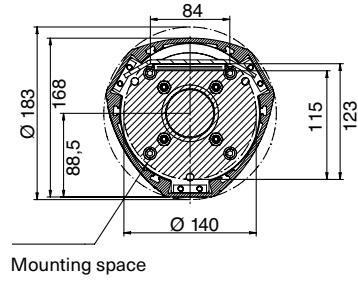

mPost

Card reader column

- > Ideally complements the product range of FlowMotion®
- > Compact accommodation of reader devices possible

Technical data	mPost	mPost small
Application	Indoor Outdoor (depending on installed devices)	Indoor Outdoor (depending on installed devices)
Housing Colours (standard)	White aluminium and Jet black	Brushed surface
Housing material	Aluminium tube with mDure® cover	Stainless steel
Housing dimensions (L x W x B)	178 x 168 x 1090 mm	Ø 42,4/105 x 1030 mm
Enclosure rating	IP54	IP54
Weight	About 16 kg	About 2,6 kg

Standard colors

White aluminium
(similar to RAL 9006)

Jet black
(similar to RAL 9005)

mPost - front view

mPost - side view

mPost - view from below

mPost small - front view

mPost small - side view

mPost small - top view

mPost small - view from below

TECHNICAL DATA AND DIMENSIONAL DRAWINGS

Subject to technical modifications.