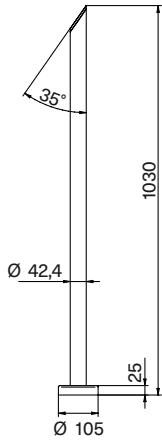

mPost

Card reader column

- > Ideally complements the product range of FlowMotion®
- > Compact accommodation of reader devices possible

Technical data	mPost	mPost small
Application	Indoor Outdoor (depending on installed devices)	Indoor Outdoor (depending on installed devices)
Housing Colours (standard)	White aluminium and Jet black	Brushed surface
Housing material	Aluminium tube with mDure® cover	Stainless steel
Housing dimensions (L x W x B)	178 x 168 x 1090 mm	Ø 42,4/105 x 1030 mm
Enclosure rating	IP54	IP54
Weight	About 16 kg	About 2,6 kg

Standard colors

White aluminium
(similar to RAL 9006)

Jet black
(similar to RAL 9005)

mPost - front view

mPost - side view

mPost - view from below

mPost small - front view

mPost small - side view

mPost small - top view

mPost small - view from below

TECHNICAL DATA AND DIMENSIONAL DRAWINGS

Subject to technical modifications.