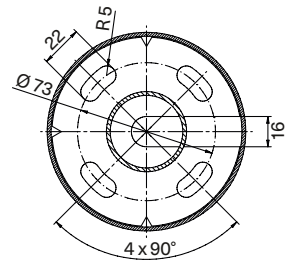

mPost

Card reader column

- > Ideally complements the product range of FlowMotion®
- > Compact accommodation of reader devices possible

Technical data	mPost	mPost small
Application	Indoor Outdoor (depending on installed devices)	Indoor Outdoor (depending on installed devices)
Housing Colours (standard)	White aluminium and Jet black	Brushed surface
Housing material	Aluminium tube with mDure® cover	Stainless steel
Housing dimensions (L x W x B)	178 x 168 x 1090 mm	Ø 42,4/105 x 1030 mm
Enclosure rating	IP54	IP54
Weight	About 16 kg	About 2,6 kg

Standard colors

White aluminium
(similar to RAL 9006)

Jet black
(similar to RAL 9005)

mPost - front view

mPost - side view

mPost - view from below

mPost small - front view

mPost small - side view

mPost small - top view

mPost small - view from below

TECHNICAL DATA AND DIMENSIONAL DRAWINGS

Subject to technical modifications.