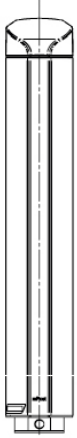

mPost

Card reader column

- > Ideally complements the product range of FlowMotion®
- > Compact accommodation of reader devices possible

Technical data	mPost	mPost small
Application	Indoor Outdoor (depending on installed devices)	Indoor Outdoor (depending on installed devices)
Housing Colours (standard)	White aluminium and Jet black	Brushed surface
Housing material	Aluminium tube with mDure® cover	Stainless steel
Housing dimensions (L x W x H)	7.0 x 6.6 x 42.9 in - 178 x 168 x 1090 mm	Ø Pole Ø1.67 in, Base Ø4.13 in, Height 40.6 in
Enclosure rating	IP54	IP54
Weight	About 35lbs (16 kg)	About 5.7lbs (2.6 kg)

Standard colors

White aluminium
(similar to RAL 9006)

Jet black
(similar to RAL 9005)

mPost – front view

mPost – side view

mPost – view from below

mPost small – front view

mPost small – side view

mPost small – top view

mPost small – view from below

TECHNICAL DATA AND DIMENSIONAL DRAWINGS

Subject to technical modifications.