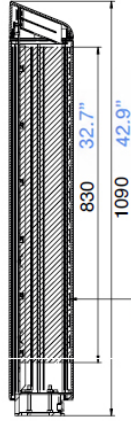

mPost

Card reader column

- > Ideally complements the product range of FlowMotion®
- > Compact accommodation of reader devices possible

Technical data	mPost	mPost small
Application	Indoor Outdoor (depending on installed devices)	Indoor Outdoor (depending on installed devices)
Housing Colours (standard)	White aluminium and Jet black	Brushed surface
Housing material	Aluminium tube with mDure® cover	Stainless steel
Housing dimensions (L x W x H)	7.0 x 6.6 x 42.9 in - 178 x 168 x 1090 mm	Ø Pole Ø1.67 in, Base Ø4.13 in, Height 40.6 in
Enclosure rating	IP54	IP54
Weight	About 35lbs (16 kg)	About 5.7lbs (2.6 kg)

Standard colors

White aluminium
(similar to RAL 9006)

Jet black
(similar to RAL 9005)

mPost – front view

mPost – side view

mPost – view from below

mPost small – front view

mPost small – side view

mPost small – top view

mPost small – view from below

TECHNICAL DATA AND DIMENSIONAL DRAWINGS

Subject to technical modifications.