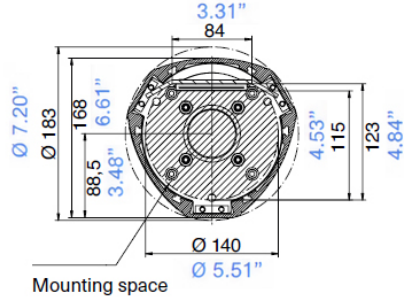

mPost

Card reader column

- > Ideally complements the product range of FlowMotion®
- > Compact accommodation of reader devices possible

Technical data	mPost	mPost small
Application	Indoor Outdoor (depending on installed devices)	Indoor Outdoor (depending on installed devices)
Housing Colours (standard)	White aluminium and Jet black	Brushed surface
Housing material	Aluminium tube with mDure® cover	Stainless steel
Housing dimensions (L x W x H)	7.0 x 6.6 x 42.9 in - 178 x 168 x 1090 mm	Ø Pole Ø1.67 in, Base Ø4.13 in, Height 40.6 in
Enclosure rating	IP54	IP54
Weight	About 35lbs (16 kg)	About 5.7lbs (2.6 kg)

Standard colors

White aluminium
(similar to RAL 9006)

Jet black
(similar to RAL 9005)

mPost – front view

mPost – side view

mPost – view from below

mPost small – front view

mPost small – side view

mPost small – top view

mPost small – view from below

TECHNICAL DATA AND DIMENSIONAL DRAWINGS

Subject to technical modifications.