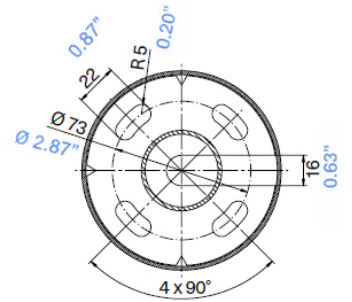

mPost

Card reader column

- > Ideally complements the product range of FlowMotion®
- > Compact accommodation of reader devices possible

Technical data	mPost	mPost small
Application	Indoor Outdoor (depending on installed devices)	Indoor Outdoor (depending on installed devices)
Housing Colours (standard)	White aluminium and Jet black	Brushed surface
Housing material	Aluminium tube with mDure® cover	Stainless steel
Housing dimensions (L x W x H)	7.0 x 6.6 x 42.9 in - 178 x 168 x 1090 mm	Ø Pole Ø1.67 in, Base Ø4.13 in, Height 40.6 in
Enclosure rating	IP54	IP54
Weight	About 35lbs (16 kg)	About 5.7lbs (2.6 kg)

Standard colors

White aluminium
(similar to RAL 9006)

Jet black
(similar to RAL 9005)

mPost – front view

mPost – side view

mPost – view from below

mPost small – front view

mPost small – side view

mPost small – top view

mPost small – view from below

TECHNICAL DATA AND DIMENSIONAL DRAWINGS

Subject to technical modifications.