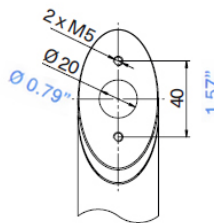

mPost

Card reader column

- > Ideally complements the product range of FlowMotion®
- > Compact accommodation of reader devices possible

Technical data	mPost	mPost small
Application	Indoor Outdoor (depending on installed devices)	Indoor Outdoor (depending on installed devices)
Housing Colours (standard)	White aluminium and Jet black	Brushed surface
Housing material	Aluminium tube with mDure® cover	Stainless steel
Housing dimensions (L x W x H)	7.0 x 6.6 x 42.9 in - 178 x 168 x 1090 mm	Ø Pole Ø1.67 in, Base Ø4.13 in, Height 40.6 in
Enclosure rating	IP54	IP54
Weight	About 35lbs (16 kg)	About 5.7lbs (2.6 kg)

Standard colors

White aluminium
(similar to RAL 9006)

Jet black
(similar to RAL 9005)

mPost – front view

mPost – side view

mPost – view from below

mPost small – front view

mPost small – side view

mPost small – top view

mPost small – view from below

TECHNICAL DATA AND DIMENSIONAL DRAWINGS

Subject to technical modifications.