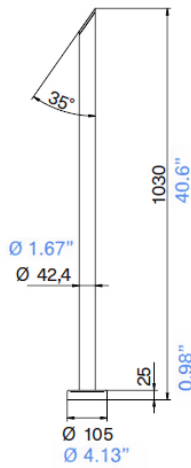

mPost

Card reader column

- > Ideally complements the product range of FlowMotion®
- > Compact accommodation of reader devices possible

Technical data	mPost	mPost small
Application	Indoor Outdoor (depending on installed devices)	Indoor Outdoor (depending on installed devices)
Housing Colours (standard)	White aluminium and Jet black	Brushed surface
Housing material	Aluminium tube with mDure® cover	Stainless steel
Housing dimensions (L x W x H)	7.0 x 6.6 x 42.9 in - 178 x 168 x 1090 mm	Ø Pole Ø1.67 in, Base Ø4.13 in, Height 40.6 in
Enclosure rating	IP54	IP54
Weight	About 35lbs (16 kg)	About 5.7lbs (2.6 kg)

Standard colors

White aluminium
(similar to RAL 9006)

Jet black
(similar to RAL 9005)

mPost – front view

mPost – side view

mPost – view from below

mPost small – front view

mPost small – side view

mPost small – top view

mPost small – view from below

TECHNICAL DATA AND DIMENSIONAL DRAWINGS

Subject to technical modifications.